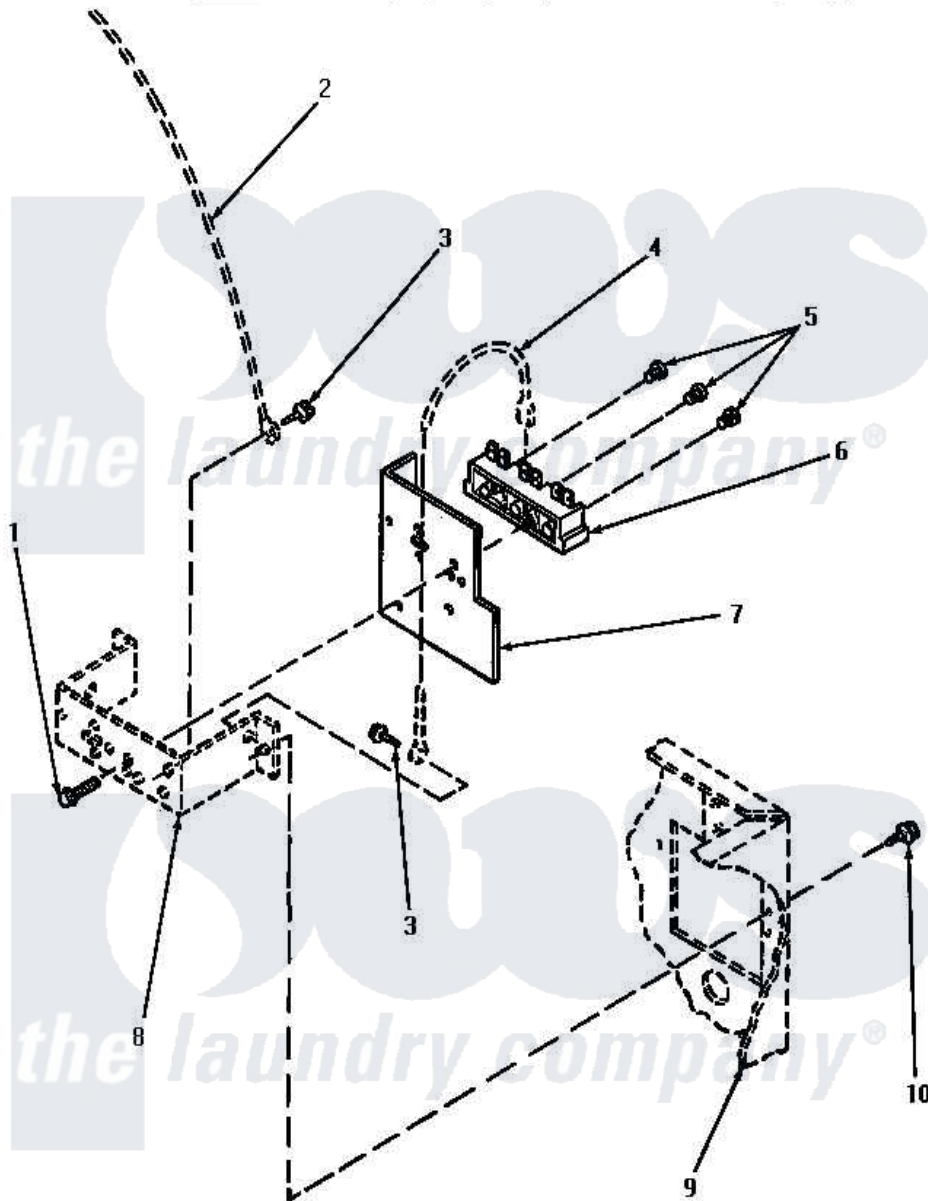

Amana AEM333 11 - TERMINAL BLOCK

Amana Residential Amana AEM333 Dryer Parts Parts Diagram 11 - TERMINAL BLOCK

Click on the part number to view part

Item	Original Part Number	Replaced By	Status	Part Description
1	Y61200	501285		Screw, No.12 X 9/16-Pla
2	Y00000000		Not Available	SEE NOTE GROUND WIRE, GREEN
3	20530			Screw, 10-24 x 3/8 Hex
4	Y00000000		Not Available	SEE NOTE GROUND WIRE, GREEN -- (SEE NOTE 1)
5	Y61199	3400094		Screw, 10-32 X 3/8
6	61923P	61923		Block, Terminal
7	56087			Shield, Terminal Block
8	Y00000000		Not Available	SEE NOTE TERMINAL BLOCK BRACKET -- (SEE PAGE 6)
9	Y00000000		Not Available	SEE NOTE CABINET -- (SEE PAGE 9, KEY 10)
10	25723	27001200		Screw