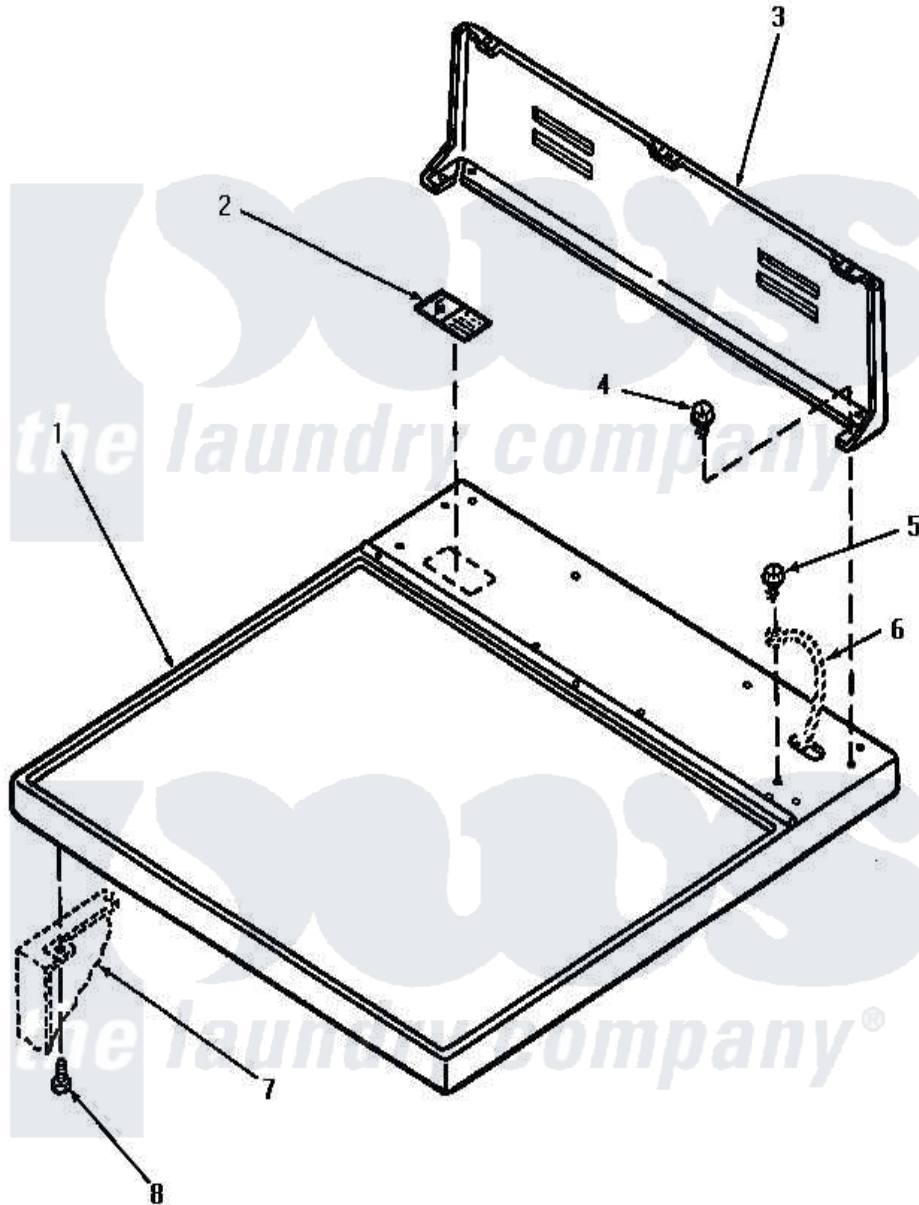

# Amana AEM353 01 - CABINET TOP AND CONTROL HOOD REAR PANEL

Amana [Residential Amana AEM353 Dryer Parts](#) Parts Diagram 01 - CABINET TOP AND CONTROL HOOD REAR PANEL

[Click on the part number to view part](#)

Item	Original Part Number	Replaced By	Status	Part Description
1	60815H		Not Available	ASSY, TOP PANEL-DOMESTI
"	60815L		Not Available	CABINET TOP, ALMOND
"	60815W		Not Available	ASSY, TOP & CARTON
2	24903		Not Available	STICKER, DISCONNECT POW
3	59970		Not Available	CONTROL HOOD, REAR PANEL
4	23962	<a href="#">W10116760</a>		Screw
5	<a href="#">20530</a>			Screw, 10-24 x 3/8 Hex
6	Y00000000		Not Available	SEE NOTE GROUND WIRE, GREEN
7	Y00000000		Not Available	SEE NOTE CABINET -- (SEE PAGE 9, KEY 10)
8	25723	<a href="#">27001200</a>		Screw