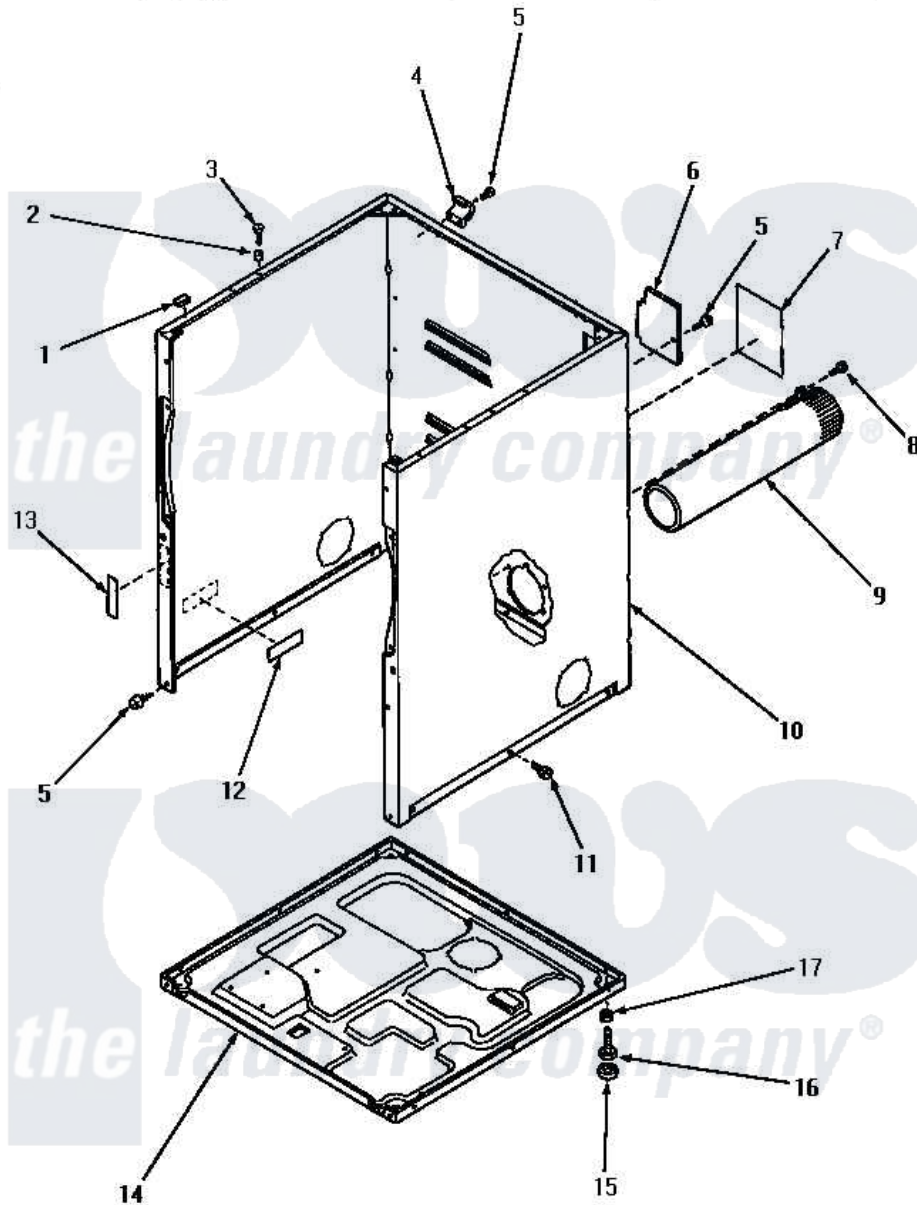

Amana AEM353 02 - CABINET, EXHAUST DUCT AND BASE

Amana Residential Amana AEM353 Dryer Parts Parts Diagram 02 - CABINET, EXHAUST DUCT AND BASE
 Click on the part number to view part

Item	Original Part Number	Replaced By	Status	Part Description
1	Y56128			Pad, Bumper
2	56079	505187		Locator, Panel
3	32671	Y014874		Screw, Idler Arm And Sleeve
4	60826		Not Available	HINGE, TOP
5	25723	27001200		Screw
6	60821			Access Cover
7	58592		Not Available	STICKER,INSTRUCTION
8	56392		Not Available	SCREW,8-18 X 3/8 TAPPI
9	56118		Not Available	ASSY, EXHAUST DUCT
10	60813LP			Xxxassy, Dryer Cabinet
"	60813WP		Not Available	xxxASSY,DRYER CABINET
"	60813HP		Not Available	ASSY,DRYER CABINET
11	56264	27001200		Screw
12	61294		Not Available	(ELECTRIC MODELS)
13	24903		Not Available	STICKER,DISCONNECT POW
14	60811			Assembly, Base-Complete

15	70282	Y314137	Foot, Rubber
16	Y52696	Y305086	Adjustable Leg And Nut
17	20274	62739	Nut, Lock