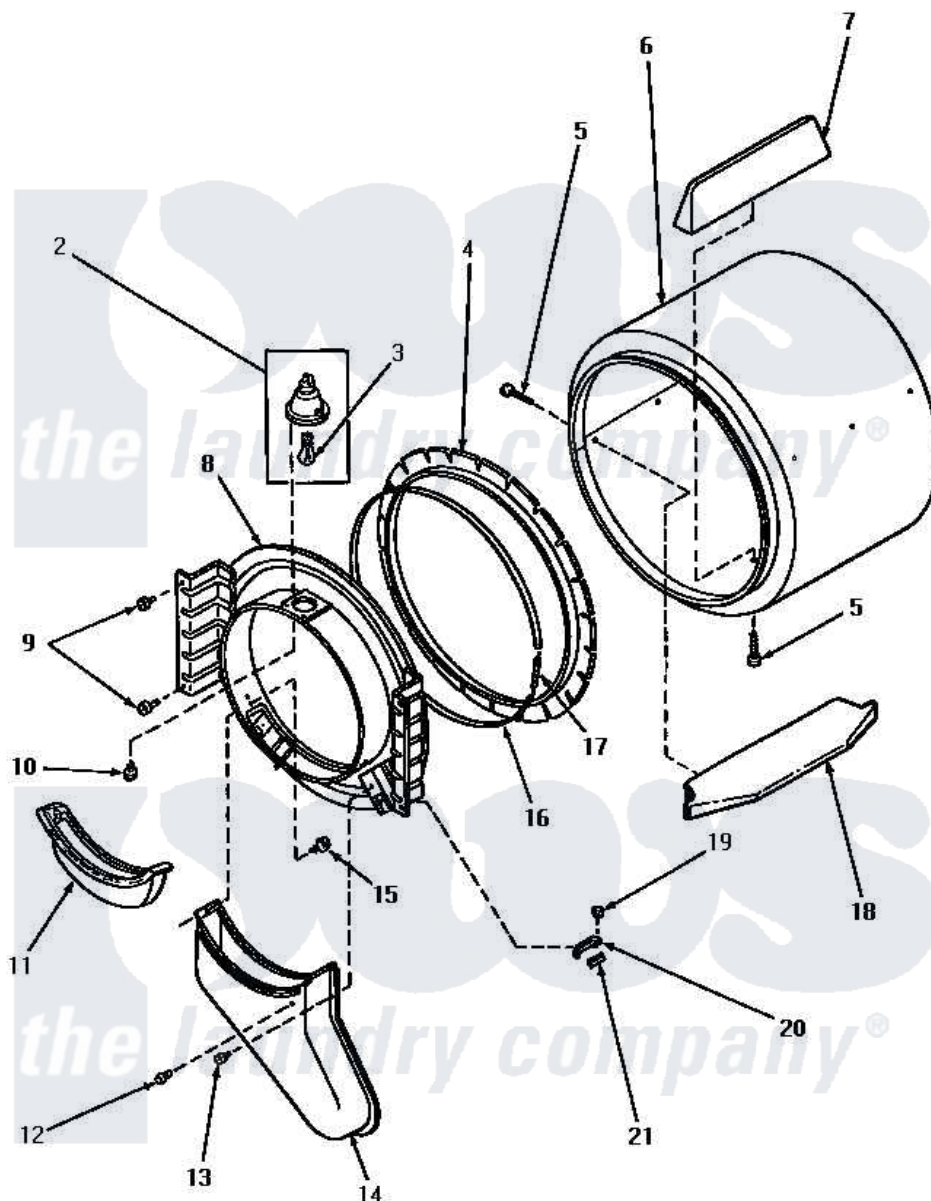

# Amana AEM353 04 - FR BLKHD, AIR DUCT, FELT SEAL & CYLINDER

Amana Residential Amana AEM353 Dryer Parts Parts Diagram 04 - FR BLKHD, AIR DUCT, FELT SEAL & CYLINDER  
 Click on the part number to view part

Item	Original Part Number	Replaced By	Status	Part Description
2	60953P		Not Available	CYLINDER LIGHT ASSEMBLY
3	Y60954	<a href="#">67001316</a>		Bulb, Light
4	<a href="#">56088</a>			Assembly, Seal
5	56131		Not Available	SCREW,10BT X 1 TAPPING
6	61073P		Not Available	ASSY,CYLINDER-WHITE
7	Y61399		Not Available	BAFFLE,CYLINDER-SHORT-
8	62160W		Not Available	ASSY,BULKHEAD & GLIDE FRT
"	62142W		Not Available	ASSY,BULKHEAD-FRONT-SV
9	25723	<a href="#">27001200</a>		Screw
10	<a href="#">31260</a>			Screw, No.8 X 3/8 Ind H
11	<a href="#">61376P</a>			Filter, Lint-White W/Inst.
12	56938		Not Available	BUMPER
13	56392		Not Available	SCREW,8-18 X 3/8 TAPPI
14	<a href="#">60786</a>			Assembly, Air Duct-Front
15	23628	<a href="#">489464</a>		Screw

16	Y56090	Not Available	SEAL STRAP
17	<a href="#">52310</a>		Spring
18	Y61027	Not Available	BAFFLE,CYLINDER-EXTEND
19	23962	<a href="#">W10116760</a>	Screw
20	<a href="#">61448</a>		Glide, Cylinder-Rulon F
21	<a href="#">58049</a>		Pad, Thin