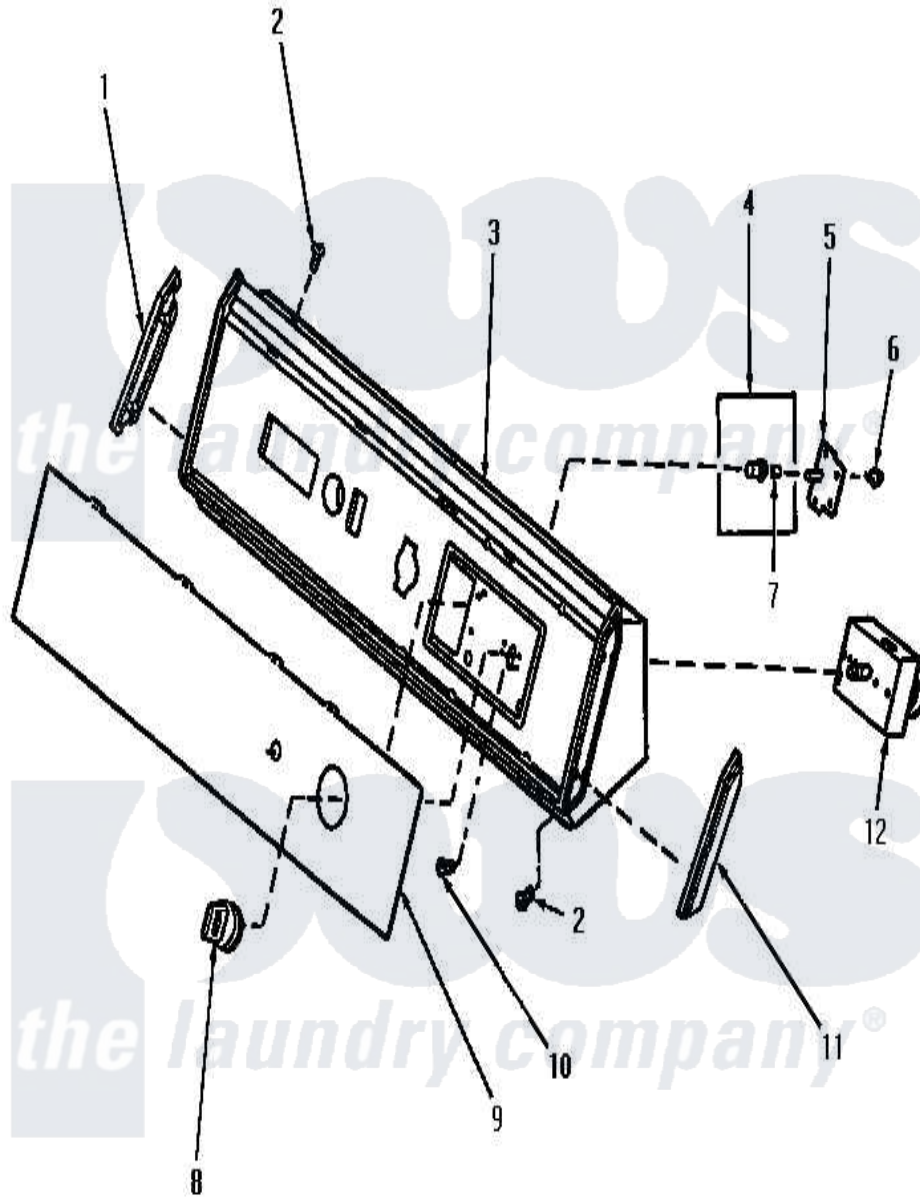

# Amana AEM353 05 - GRAPHICS PANEL, CTRL HOOD AND CTRLS

Amana Residential Amana AEM353 Dryer Parts Parts Diagram 05 - GRAPHICS PANEL, CTRL HOOD AND CTRLS  
 Click on the part number to view part

Item	Original Part Number	Replaced By	Status	Part Description
"	NOTE:		Not Available	NOTE 2: STARTING SERIAL NO. S6564538ZE, ALL HOME LAUNDRY DRYERS WERE MANUFACTURED WITH A NEW CYLINDER ROLLER. IT IS EQUIPPED WITH A LONGER BEARING, SO THE THR
1	31249		Not Available	CAP,END-L.H.-CHROME
2	31752		Not Available	SCREW,No.8ABX3/4 POZIDRI
3	59955		Not Available	ASSY,HOOD & MOUNTING P
4	62199		Not Available	ASSY,PUSH TO START BUT
5	59449		Not Available	SWITCH,PUSH-TO-START
6	23962	<a href="#">W10116760</a>		Screw
7	10519		Not Available	RETAINER
8	62176		Not Available	ASSY,TIMER KNOB & SKIR
9	62198	<a href="#">76457</a>		Motor
10	Y59616	<a href="#">90767</a>		Screw, 8A X 3/8 HeX Washer Head Tapping