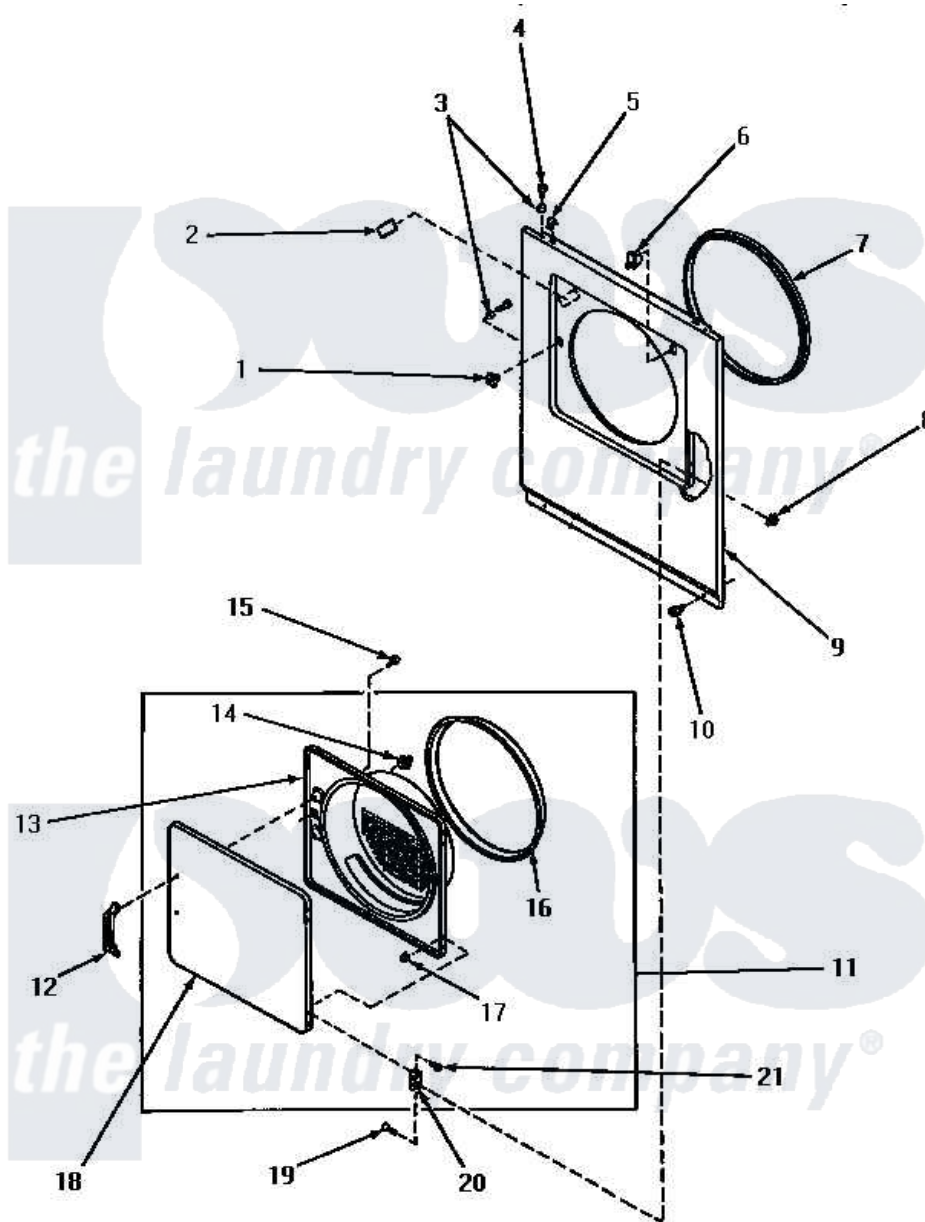

Amana AEM353 07 - LOADING DOOR, FRONT PANEL AND SEALS

Amana Residential Amana AEM353 Dryer Parts Parts Diagram 07 - LOADING DOOR, FRONT PANEL AND SEALS
 Click on the part number to view part

Item	Original Part Number	Replaced By	Status	Part Description
1	54660	LA-1003		Door Catch Kit
2	58854			Repl By 500281
3	56079	505187		Locator, Panel
4	32671	Y014874		Screw, Idler Arm And Sleeve
5	28835	22001650		Fastener, Spring
6	56052	W10169313		Switch-Dor
7	Y61380			Seal, Front Panel
8	51236	488130		Nut
9	62420H		Not Available	FRONT PANEL, HARVEST GOLD
"	62420L	62420LP		Assembly
"	62420W		Not Available	FRONT PANEL, WHITE
10	58637	27001200		Screw
11	62151H		Not Available	ASSY,DOOR
"	62151W		Not Available	ASSY,DOOR
"	62151L		Not Available	ASSY,DOOR
12	54068P	61925		Pull Door Commercial Black

13	62152H		Not Available	INNER DOOR PANEL, HARVEST GOLD
"	62152L	62152P		Liner
"	62152W		Not Available	LINER,DOOR
14	54661	LA-1003		Door Catch Kit
15	52150	489464		Screw
16	61379	61379P		Door Seal
17	23407			Nut, Speed-8A Tinn C15
18	62153W		Not Available	PANEL OUTER DOOR
"	62153L		Not Available	DOOR
"	62153H			Door
19	22649			Screw, 8-32 X 13/32 FI
20	56045P	56045		Hinge
21	52864	500226		Screw, 8b-16 x 5/8 Tap