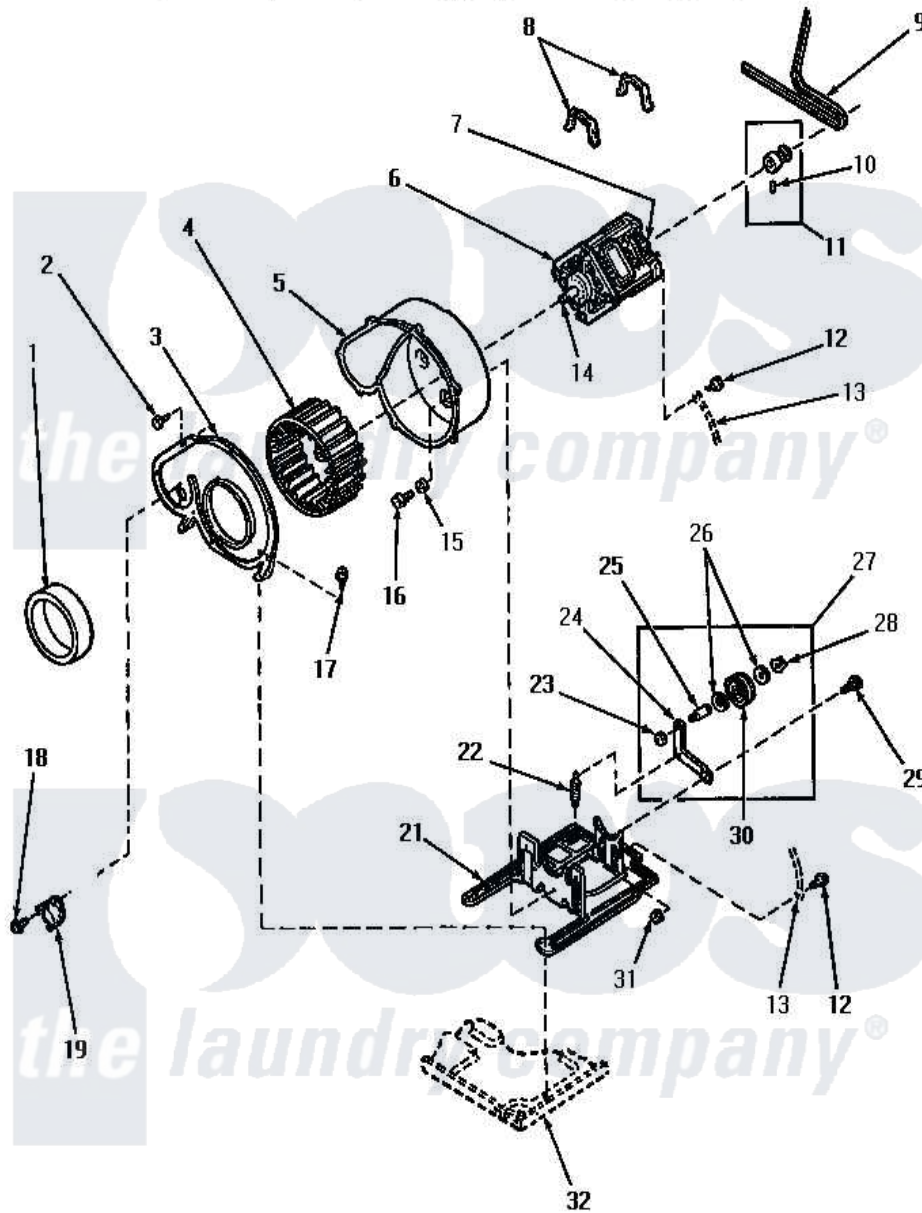

# Amana AEM353 08 - MOTOR, EXHAUST FAN AND BELT

Amana [Residential Amana AEM353 Dryer Parts](#) Parts Diagram 08 - MOTOR, EXHAUST FAN AND BELT  
 Click on the part number to view part

Item	Original Part Number	Replaced By	Status	Part Description
1	56065		Not Available	SEAL
2	23962	<a href="#">W10116760</a>		Screw
3	60938P		Not Available	COVER,BLOWER HOUSING
4	56000	<a href="#">510139P</a>		Assembly Blower Fan Package
5	<a href="#">56020</a>			Housing, Blower
6	Y58044	<a href="#">915P3</a>		Motor-Drve
7	53249		Not Available	SWITCH
"	53226		Not Available	SWITCH,MOTOR
"	59895		Not Available	MOTOR SWITCH, INTERNAL MOUNTED
8	Y58047	<a href="#">660658</a>		Clamp, Motor Mounting 343481 685441
9	59174	<a href="#">40111201</a>		Belt, Cylinder
10	52906		Not Available	SETSCREW
11	59173		Not Available	MOTOR PULLEY ASSEMBLY
12	23222	<a href="#">3177991</a>		Screw

13	Y00000000		Not Available	SEE NOTE GROUND WIRE, GREEN
14	<a href="#">27604P</a>			Never-Seeze 1 Oz Tube
15	20492	<a href="#">M0270504</a>		Washer
16	56264	<a href="#">27001200</a>		Screw
17	51780	<a href="#">3390631</a>		Screw, 10-16 X 3/8
18	52150	<a href="#">489464</a>		Screw
19	56440	<a href="#">56410</a>		Thermostat
21	Y60816	<a href="#">503613</a>		Mount, Motor
22	<a href="#">56076</a>			Spring, Idler
23	56156	<a href="#">358160</a>		Nut
24	56057		Not Available	LEVER, IDLER
25	<a href="#">56461</a>			Shaft
26	<a href="#">52549</a>			Washer, 501 ID X3/4 Odx
27	Y56170	<a href="#">56170P</a>		Assembly- Idle
28	<a href="#">23748</a>			Ring, Retaining
29	56587		Not Available	SCREW, 1/4-20 HEX HD SH
30	<a href="#">Y54414</a>			Assembly, Wheel And Bearing
31	52566	<a href="#">27001225</a>		Nut, Jam Mid Lock 1/4-20
32	Y00000000		Not Available	SEE NOTE BASE -- (SEE PAGE 9, KEY 14)