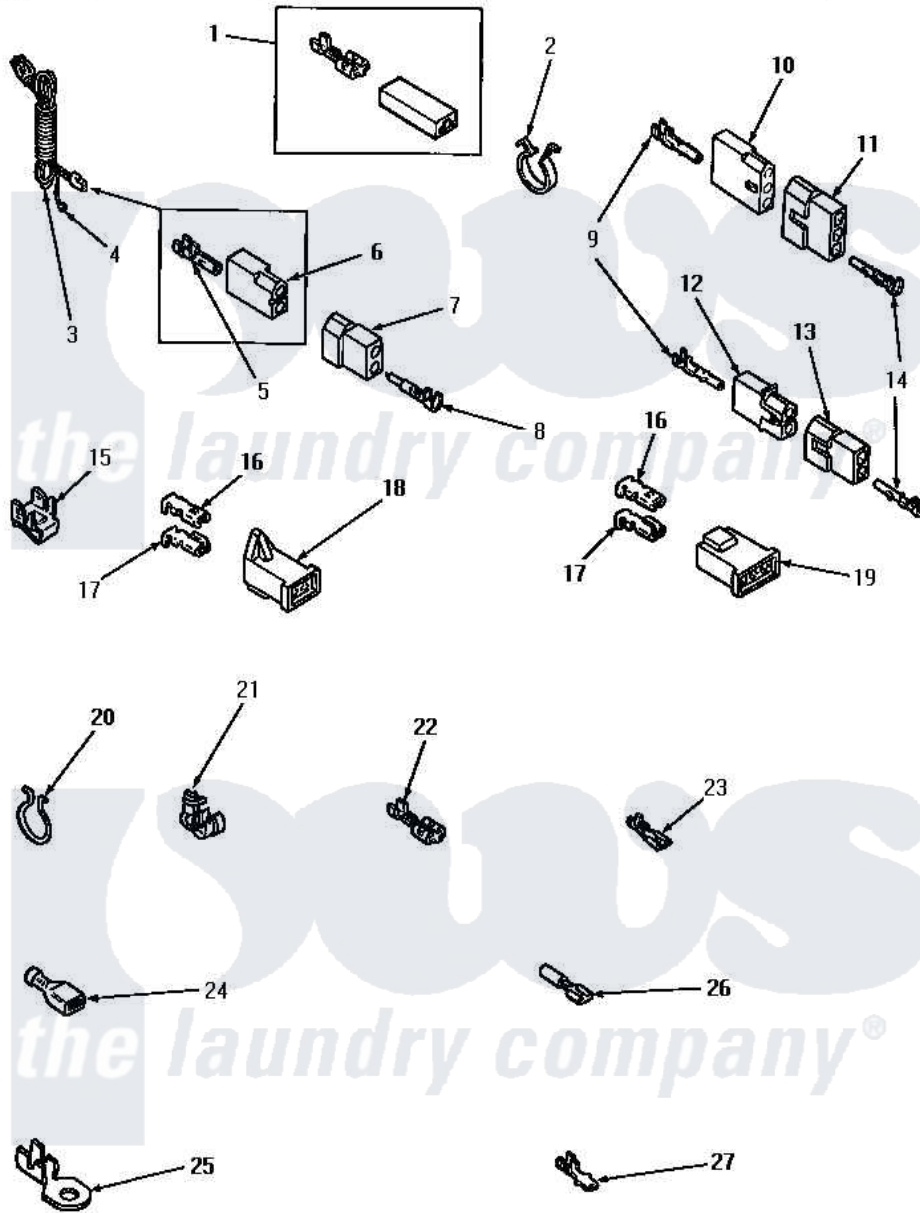

Amana AEM353 09 - POWER CORD AND TERMINALS

Amana [Residential Amana AEM353 Dryer Parts](#) Parts Diagram 09 - POWER CORD AND TERMINALS
 Click on the part number to view part

Item	Original Part Number	Replaced By	Status	Part Description
1	Y00237			Terminal-Female 1/4 ((1) 12 GAUGE Wire Or(2) 18 GA
2	61510	504034		Clip, Wire
3	Y56222	27001142		Cord, Power
4	Y00000000		Not Available	SEE NOTE GROUND WIRE, GREEN
5	00130			Terminal, Pin-1/8 Femal
6	56265			Receptacle, 2 Circuit
7	56266			Plug
8	Y00127			Terminal, Pin-1/8 Male
9	Y00117	5011-XX		093 Female Socket
10	23039	697780		Receptacle,
11	23040			Plug-3 Circuit
12	56451			Receptacle, 2 Circuit
13	56448			Terminal Block Plug
14	Y00116			Terminal, Pin-Male
15	Y00161	B5733302		Clip, Ground

16	Y00189		Terminal, Spade
17	Y00190		Connector-Receptacle
18	58799		Connector-2 Circuit
19	58800	Not Available	CONNECTOR-3 CIRCUIT (3 CIRCUIT CONNECTOR)
20	51291		Clip, Wire
21	21903	211881	Grommet, Cord Part Not Used- Gas Models Only
22	Y00121	Not Available	SPADE TERMINAL(12 GAUGE) (1/4 INCH-(2) 18 GAUGE WIRES O
"	Y00222	Not Available	TERMINAL,FEMALE-1/4 SP
"	Y00119	Not Available	SPADE TERMINAL(18 GAUGE) (1/4 INCH-(1) 18 GAUGE WIRE)
23	00156	00156SRE	65br30/FI
"	Y00209		Spade Terminal (18 Gauge) (3/16 Inch-(2) 18 Gauge Wires-
"	Y00124		Spade Terminal (18 Gauge) (3/16 Inch-(1) 18 Gauge Wire-
24	Y00163	285432	Terminal
"	Y00165		Insulated Spade Terminal
25	Y00111		Ring Terminal No.10 No.10 18 Gauge Wires Or
"	00110		No.10 18 Gauge Wire
26	Y00215		Barrel Insulated Spade
"	Y00214	Not Available	BARREL INSULATED SPADE(18 GAUG (1/4 INCH- 18 GAUGE WIRE)
27	Y00138		Male Tab Terminal 18 Gauge Wire)
"	Y00139	Y00138	Male Tab Terminal 18 Gauge Wire)