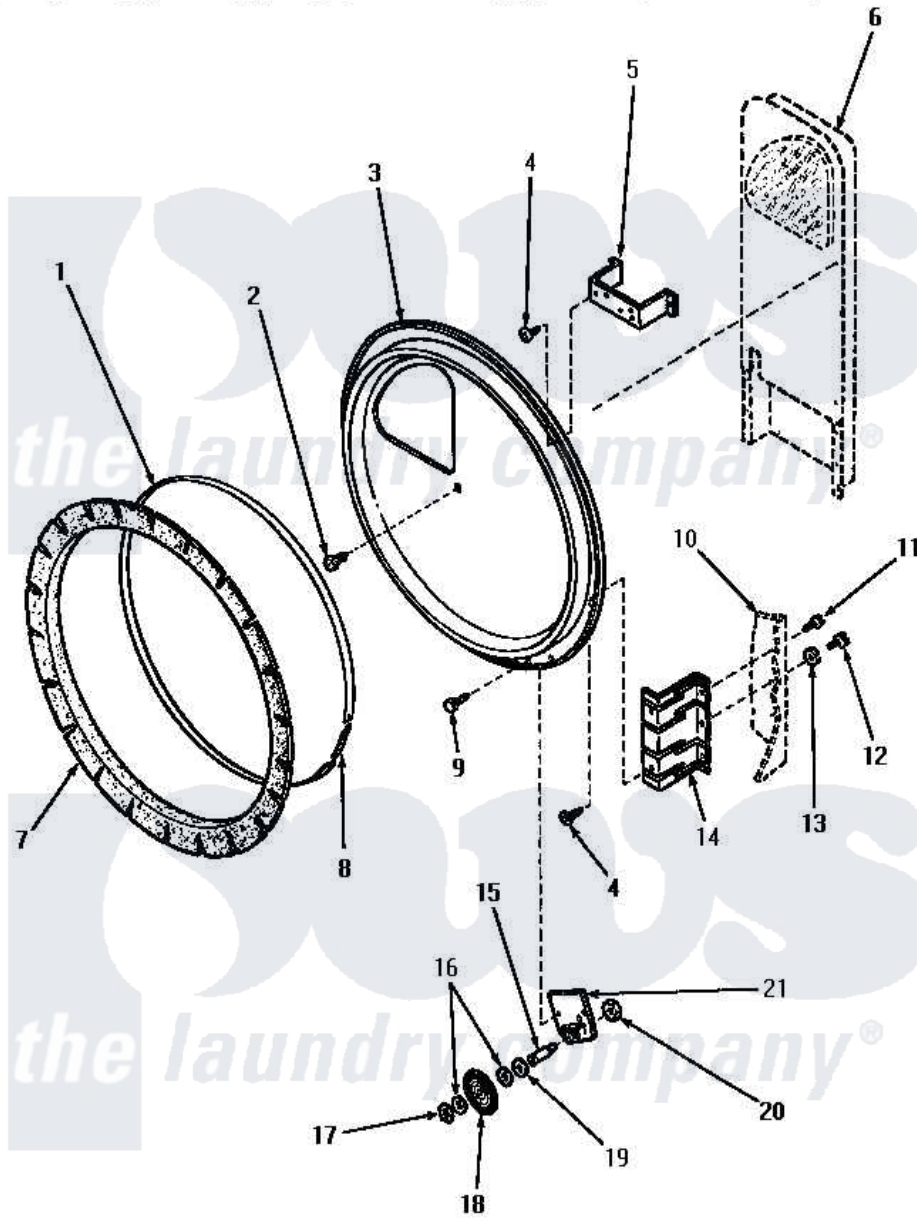

Amana AEM353 10 - REAR BLKHD, FELT SEAL & CYLINDER ROLLER

Amana Residential Amana AEM353 Dryer Parts Parts Diagram 10 - REAR BLKHD, FELT SEAL & CYLINDER ROLLER
 Click on the part number to view part

Item	Original Part Number	Replaced By	Status	Part Description
1	Y56090		Not Available	SEAL STRAP
2	23628	489464		Screw
3	Y61127		Not Available	ASSY, REAR BULKHEAD/BRKT
4	56078	M400664		SCrew Tap Trs Cr Rec 1016AB
5	60823	60823P		Bracket, Terminal Block
6	Y00000000		Not Available	SEE NOTE HEAT DUCT -- (SEE PAGE 7)
7	56088			Assembly, Seal
8	52310			Spring
9	51780	3390631		Screw, 10-16 X 3/8
10	Y00000000		Not Available	SEE NOTE CABINET -- (SEE PAGE 9, KEY 10)
11	25723	27001200		Screw
12	52909			Screw, 10B-16 X 1/2 HeX
13	51474		Not Available	WASHER, 13/64IDX1/2ODX.
14	56055		Not Available	BRACKET, BULKHEAD-REAR

15	56461		Shaft
16	52549		Washer, 501 ID X3/4 Odx
17	23748		Ring, Retaining
18	56457	62649P	Roller- CY
19	23886	Not Available	WASHER, .578IDX1.25ODX1
20	56156	358160	Nut
21	56042	Not Available	BRACKET, CYLINDER ROLLER