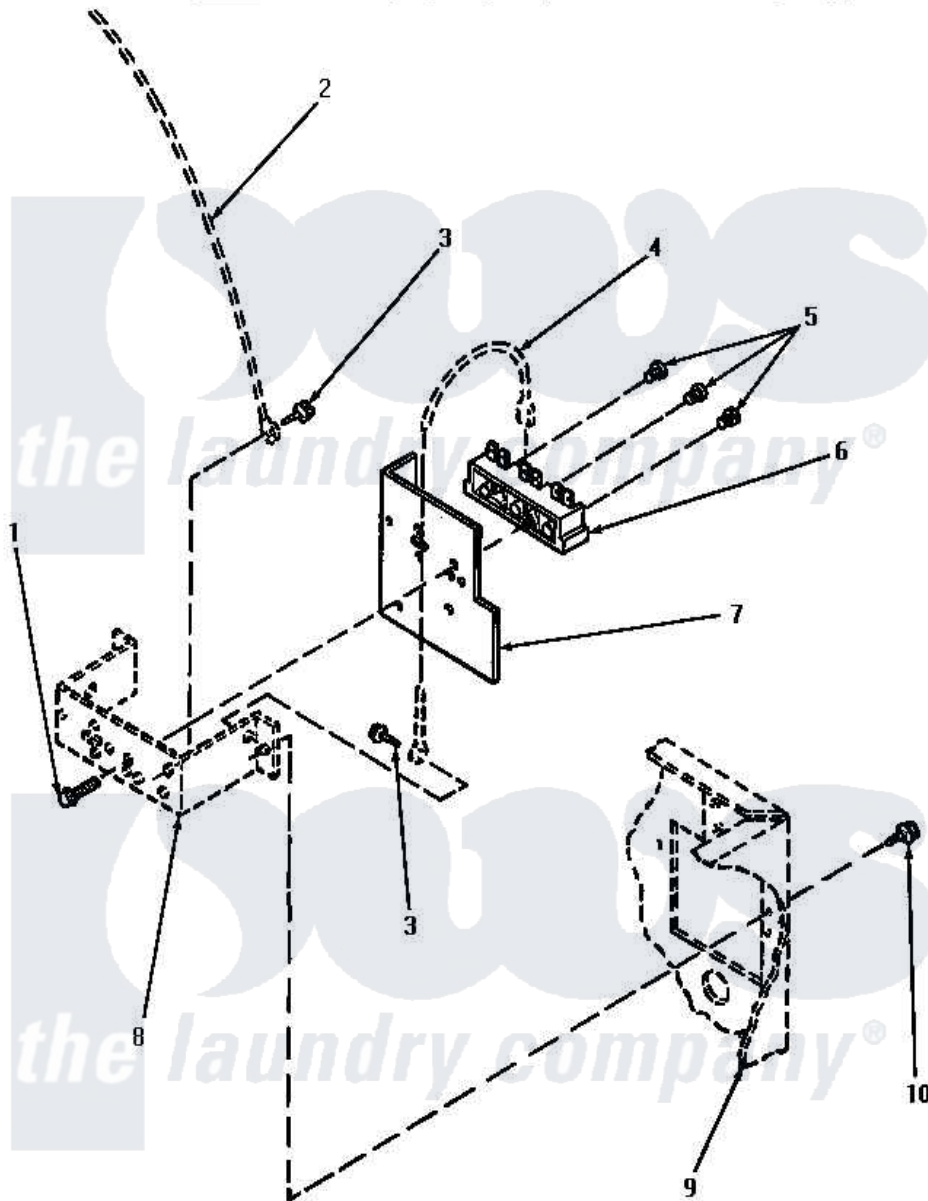

Amana AEM353 11 - TERMINAL BLOCK

Amana Residential Amana AEM353 Dryer Parts Parts Diagram 11 - TERMINAL BLOCK
 Click on the part number to view part

Item	Original Part Number	Replaced By	Status	Part Description
1	Y61200	501285		Screw, No.12 X 9/16-Pla
2	Y00000000		Not Available	SEE NOTE GROUND WIRE, GREEN
3	20530			Screw, 10-24 x 3/8 Hex
4	Y00000000		Not Available	SEE NOTE GROUND WIRE, GREEN -- (SEE NOTE 1)
5	Y61199	3400094		Screw, 10-32 X 3/8
6	61923P	61923		Block, Terminal
7	56087			Shield, Terminal Block
8	Y00000000		Not Available	SEE NOTE TERMINAL BLOCK BRACKET -- (SEE PAGE 6)
9	Y00000000		Not Available	SEE NOTE CABINET -- (SEE PAGE 9, KEY 10)
10	25723	27001200		Screw