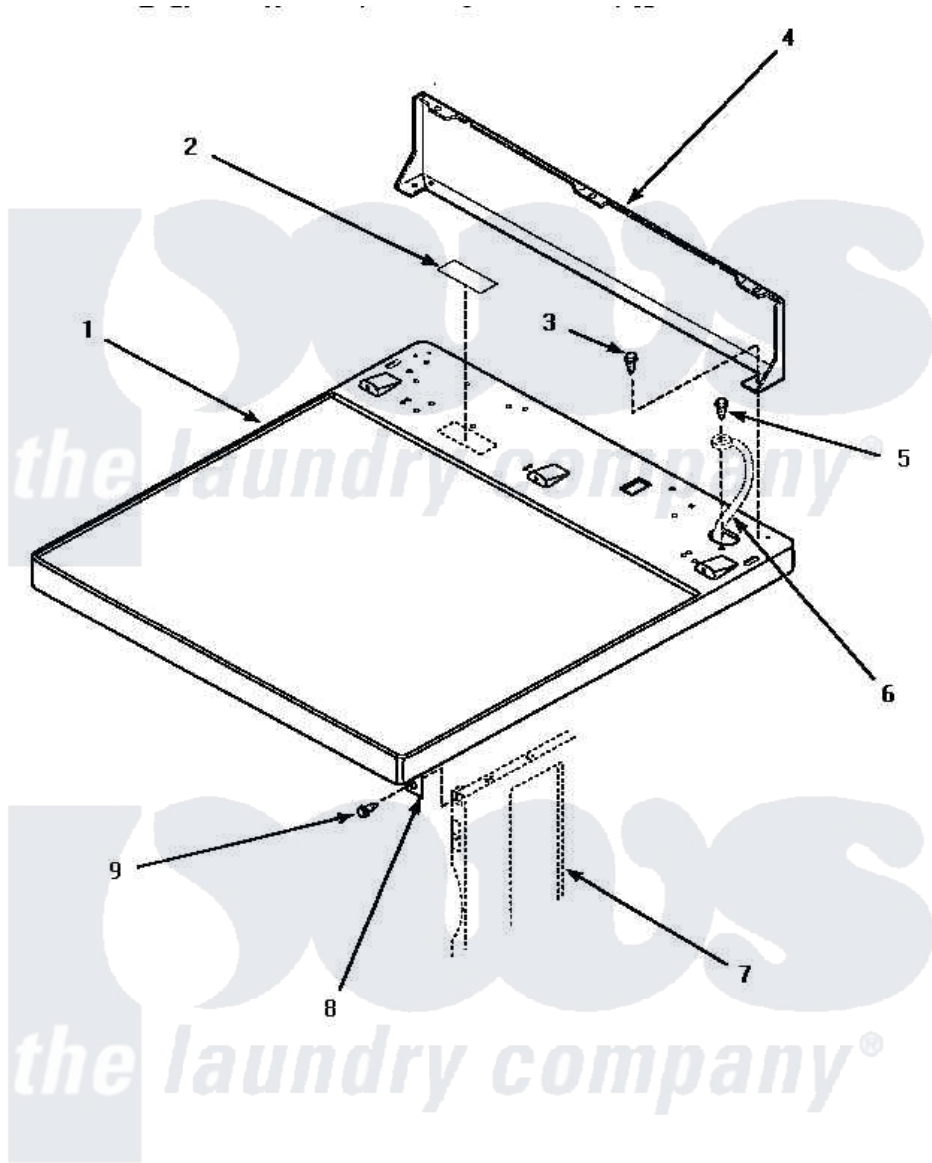

# Amana AEM377 02 - CABINET TOP & CONTROL HOOD REAR PANEL

## CABINET TOP AND CONTROL HOOD REAR PANEL

Amana [Residential Amana AEM377 Washer Parts](#) Parts Diagram 02 - CABINET TOP & CONTROL HOOD REAR PANEL

[Click on the part number to view part](#)

Item	Original Part Number	Replaced By	Status	Part Description
"	NOTE:		Not Available	IF DRYER IS INSTALLED IN A MANUFACTURED (MOBILE) HOME, OR IF LOCAL CODES DO NOT PERMIT GROUNDING THROUGH THE NEUTRAL, THIS WIRE WILL NOT BE CONNECTED TO THE DR
1	500085WP	<a href="#">37001027</a>		Panel, Top
"	500085HP		Not Available	PANEL, TOP-HOME
"	500085LP	<a href="#">510029LP</a>		Kit Top Panel W/Hdw domestic
2	24903		Not Available	STICKER, DISCONNECT POW
3	501086	<a href="#">90767</a>		Screw, 8A X 3/8 HeX Washer Head Tapping
4	500343		Not Available	PANEL, BACK (HOME HOOD)
5	<a href="#">20530</a>			Screw, 10-24 x 3/8 Hex
6	Y00000000		Not Available	SEE NOTE GROUND WIRE FROM REAR BULKHEAD, GREEN