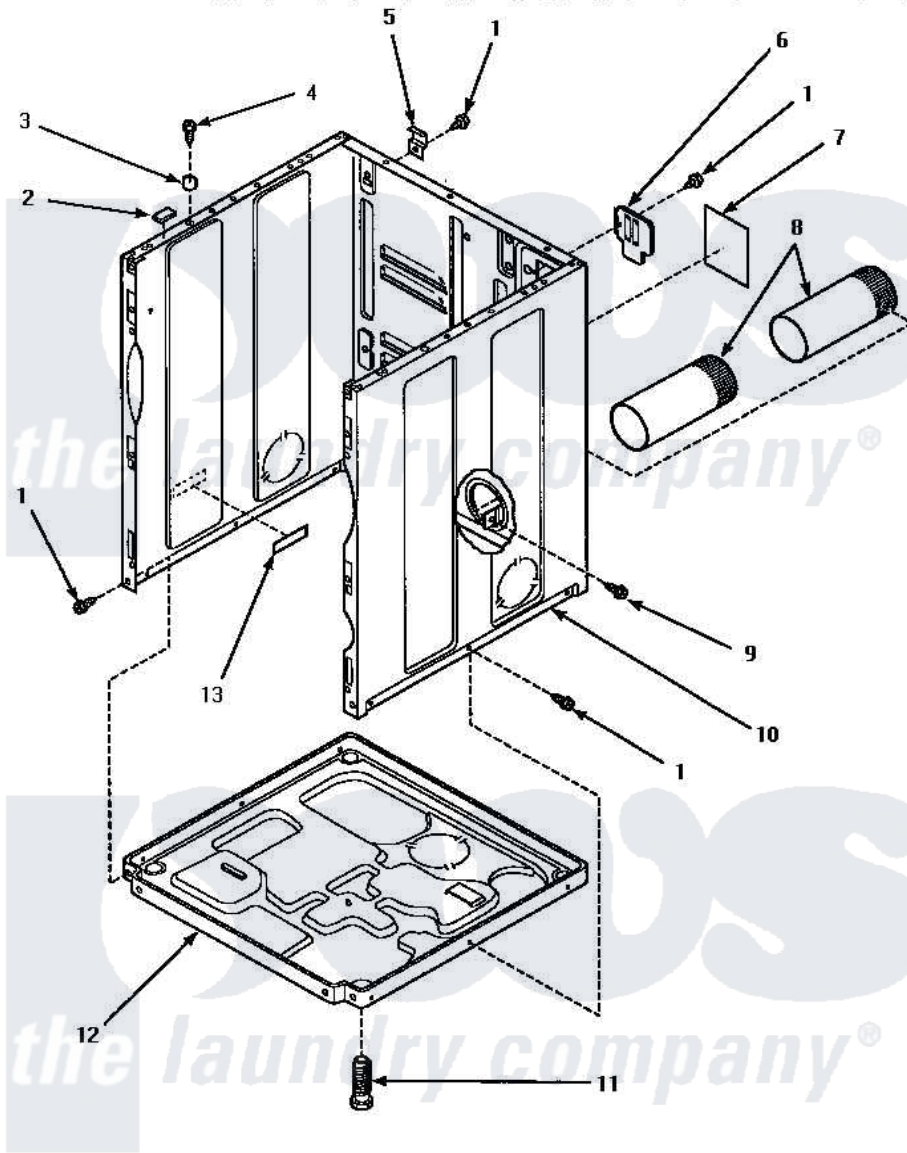

# Amana AEM377 03 - CABINET, EXHAUST DUCT & BASE

## CABINET, EXHAUST DUCT AND BASE

Amana [Residential Amana AEM377 Washer Parts](#) Parts Diagram 03 - CABINET, EXHAUST DUCT & BASE  
 Click on the part number to view part

Item	Original Part Number	Replaced By	Status	Part Description
1	33562	<a href="#">27001200</a>		Screw
2	<a href="#">Y56128</a>			Pad, Bumper
3	56079	<a href="#">505187</a>		Locator, Panel
4	32671	<a href="#">Y014874</a>		Screw, Idler Arm And Sleeve
5	<a href="#">500003</a>			Hinge, Top
6	500114	<a href="#">510903</a>		Plate Access Panel
7	501289		Not Available	(ELECTRIC MODELS)
8	500064	<a href="#">505518</a>		Duct, Exhaust
9	501668	<a href="#">503688</a>		Screw, 10B-16 X .34 I
10	500001LP	<a href="#">727P3L</a>		Kit Dryer Panels
"	500001HP		Not Available	ASSY, CABINET
"	500001WP	<a href="#">37001284</a>		Cabinet As Pack
11	<a href="#">Y500101</a>			Leg, Leveling
12	<a href="#">500070</a>			Base, Dryer
13	61294		Not Available	(ELECTRIC MODELS)
NI	<a href="#">528P3</a>			Directional Exhaust Kit