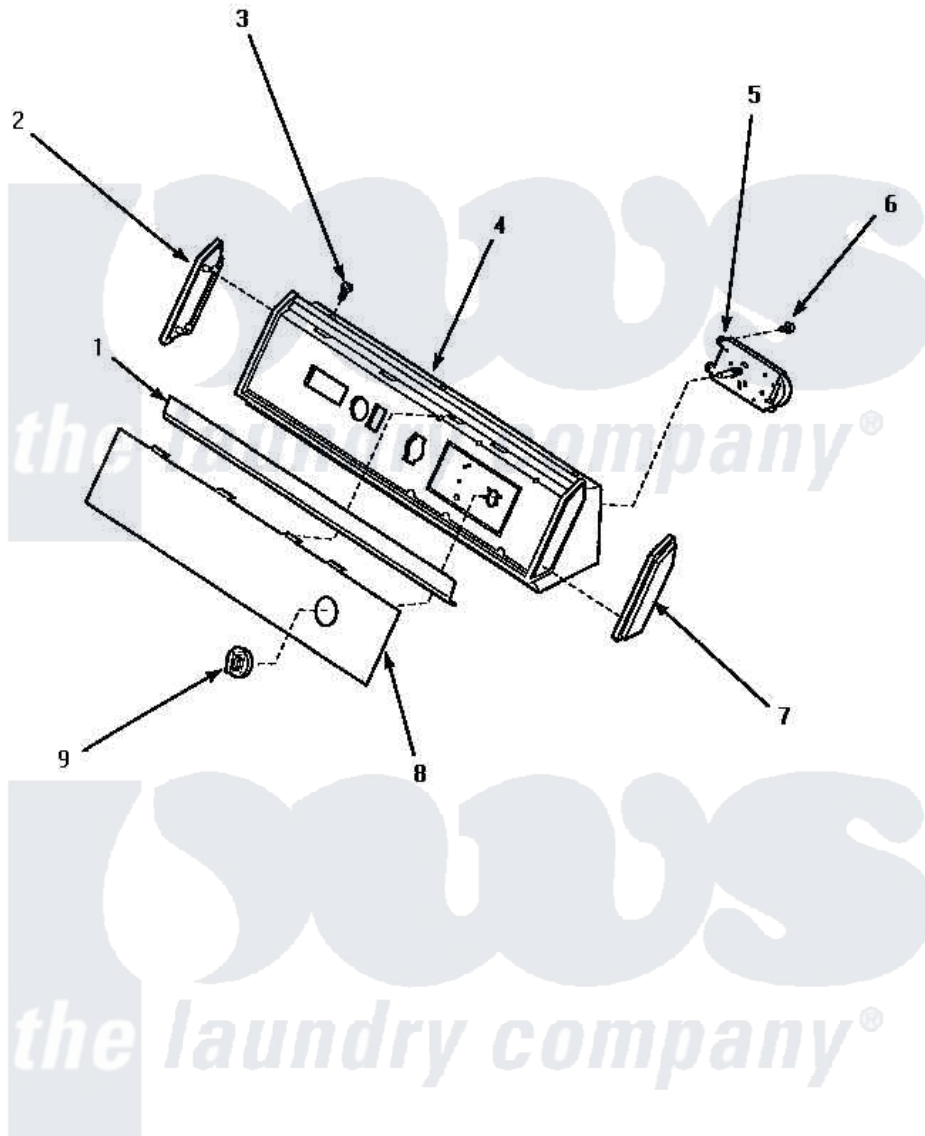

# Amana AEM377 05 - GRAPHIC PANEL, CONTROL HOOD & CONTROLS

## GRAPHIC PANEL, CONTROL HOOD AND CONTROLS

Amana [Residential Amana AEM377 Washer Parts](#) Parts Diagram 05 - GRAPHIC PANEL, CONTROL HOOD & CONTROLS

[Click on the part number to view part](#)

Item	Original Part Number	Replaced By	Status	Part Description
"	NOTE:		Not Available	COMPLETE LOADING DOOR ASSEMBLY DOES NOT INCLUDE 500236 DOOR HINGE MOUNTING CLIP AND FOUR 500226 SCREWS.
2	31249		Not Available	CAP,END-L.H.-CHROME
3	32993		Not Available	SCREW,No.8ABX3/4 POZIDRI
4	62745	<a href="#">660966</a>		Switch-WL
5	59420	<a href="#">59420P</a>		Timer 1 Cycle Package
6	501086	<a href="#">90767</a>		Screw, 8A X 3/8 HeX Washer Head Tapping
7	<a href="#">31248</a>			Cap, End-RH-Chrome
8	500657		Not Available	PANEL,GRAPHIC
9	62234		Not Available	ASSY,TIMER KNOB & SKIRT WHITE