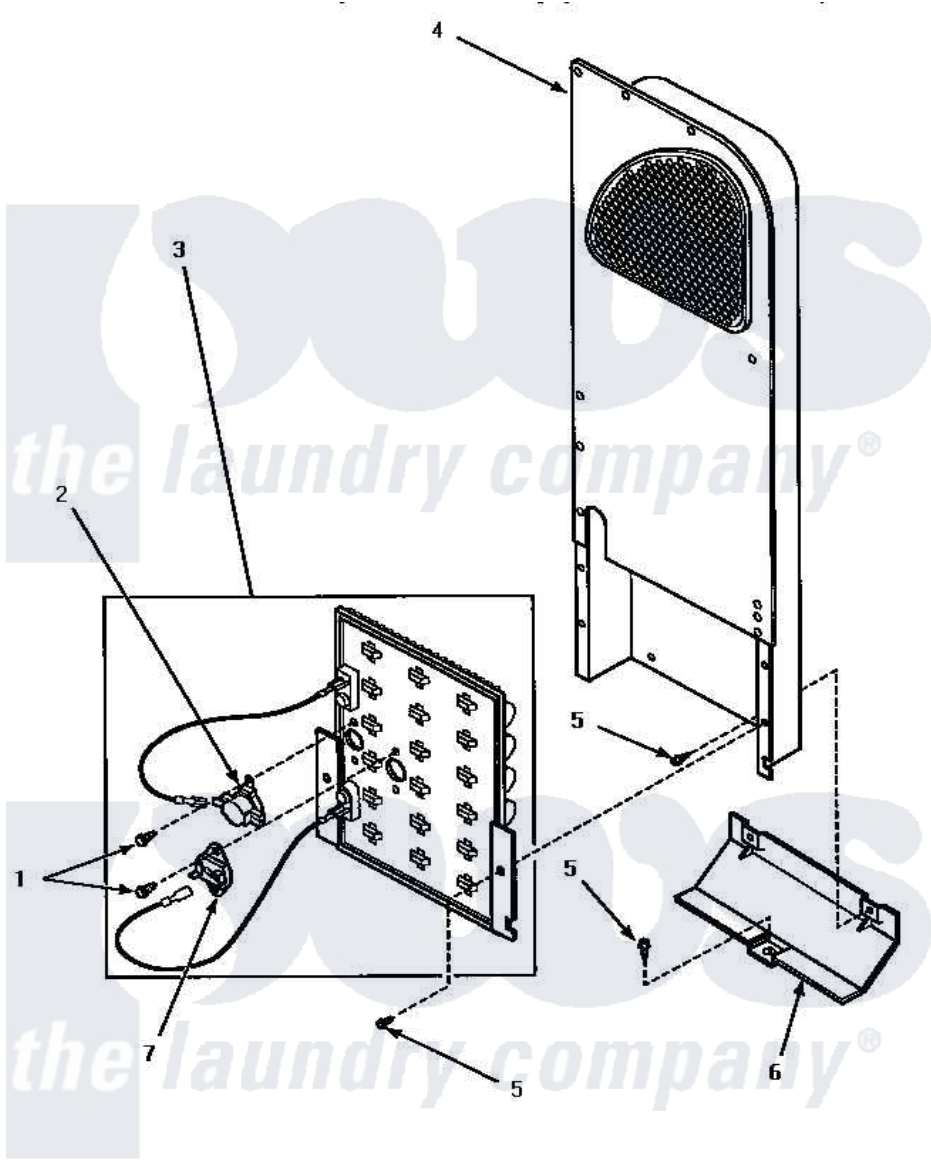

Amana AEM377 06 - HEATER BOX ASSY (ORIGINAL)

HEATER BOX ASSEMBLY ORIGINALLY ON DRYER (Electric Model Dryers)

Amana [Residential Amana AEM377 Washer Parts](#) Parts Diagram 06 - HEATER BOX ASSY (ORIGINAL)
 Click on the part number to view part

| Item | Original Part Number | Replaced By | Status | Part Description |
|------|-----------------------|---------------------------|---------------|------------------------------|
| 1 | 23222 | 3177991 | | Screw |
| 2 | Y62641 | W10116735 | | Thermistor-Fix |
| 3 | 61928 | | | Heater Assembly 208V |
| " | 61927 | | | Heater Assembly |
| 4 | Y00000000 | | Not Available | SEE NOTE HEATER BOX ASSEMBLY |
| 5 | 501668 | 503688 | | Screw, 10B-16 X .34 I |
| 6 | 60952 | | Not Available | SHIELD,HEAT DUCT |
| 7 | 62600 | 40113801 | | Fuse, Thermal |