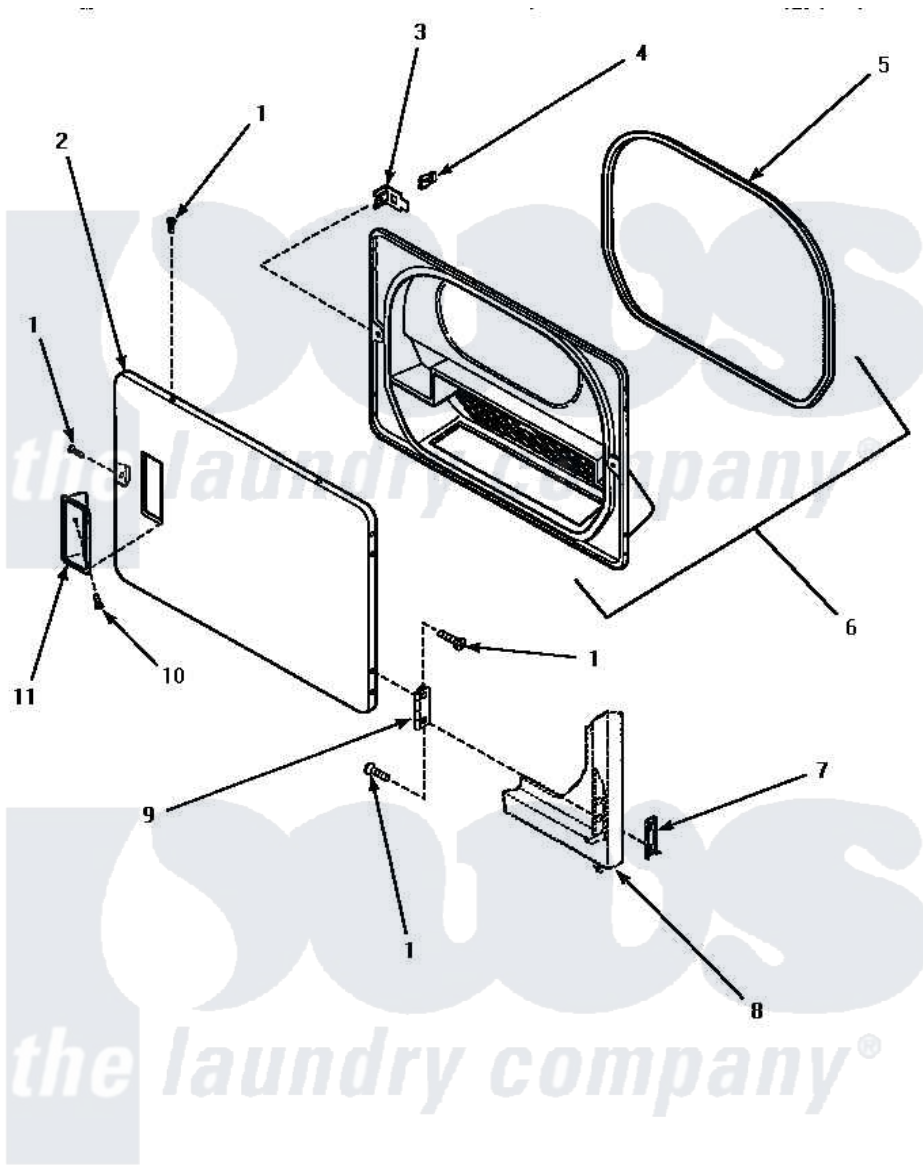

# Amana AEM377 08 - LOADING DOOR

## LOADING DOOR

Amana [Residential Amana AEM377 Washer Parts](#) Parts Diagram 08 - LOADING DOOR

Click on the part number to view part

Item	Original Part Number	Replaced By	Status	Part Description
1	<a href="#">500226</a>			Screw, 8b-16 x 5/8 Tap
2	<a href="#">500040L</a>			Assembly, Door-Home
"	500040H		Not Available	ASSY, DOOR-HOME
"	<a href="#">500040W</a>			Assembly, Door-Home
3	500223	<a href="#">40116201</a>		Bracket, Door Strike
4	500039	<a href="#">510181</a>		Strike Doormetal
5	500200		Not Available	SEAL,DOOR
6	500199		Not Available	ASSY,LINER & SEAL
7	<a href="#">500236</a>			Clip, Door Hinge Mount
8	Y00000000		Not Available	SEE NOTE FRONT PANEL
9	500041	<a href="#">Y503676</a>		Hinge, Door And Top
10	500297	<a href="#">8281236</a>		Screw
11	500042L		Not Available	PULL,DOOR
"	500042H		Not Available	PULL,DOOR
"	500042W		Not Available	PULL,DOOR
NI	500035L		Not Available	ASSY,DOOR-HOME