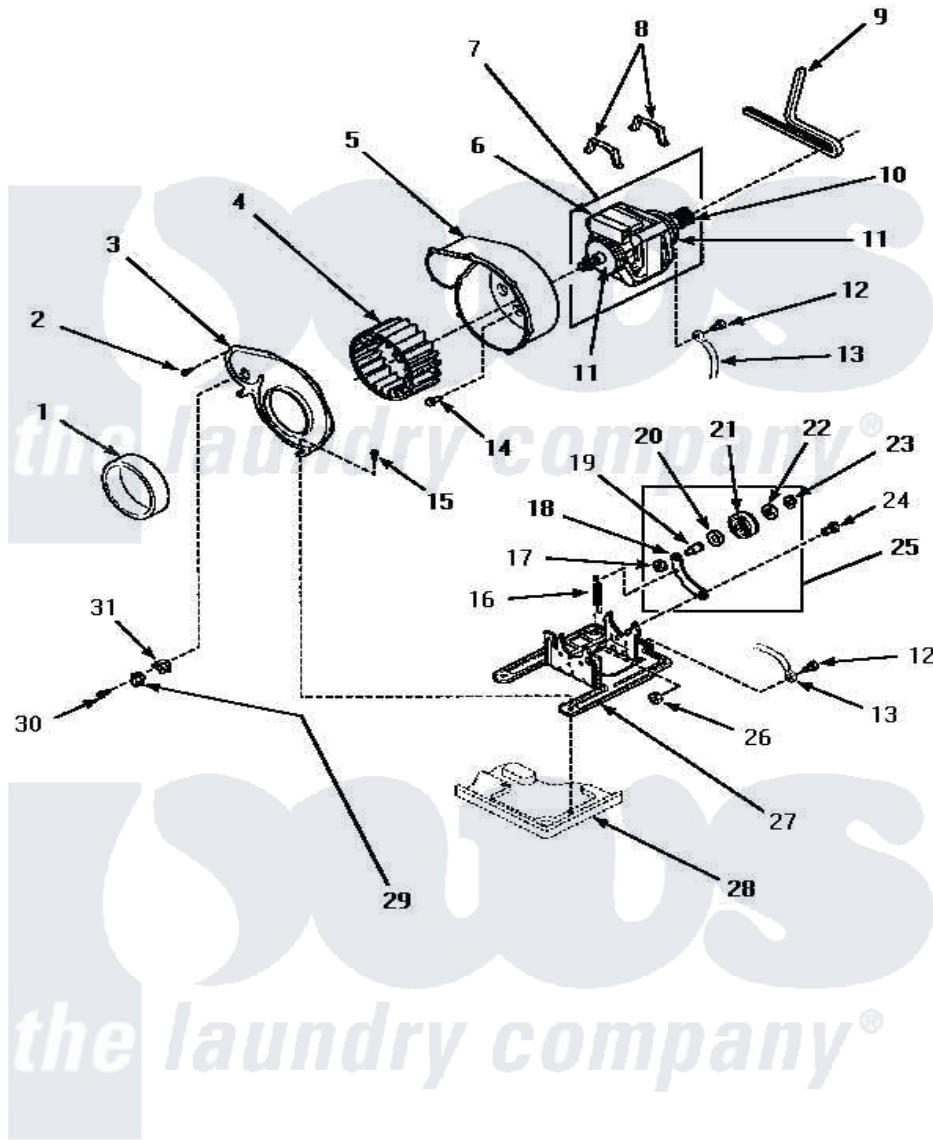

Amana AEM377 10 - MOTOR, EXHAUST FAN & BELT

MOTOR, EXHAUST FAN AND BELT

Amana [Residential Amana AEM377 Washer Parts](#) Parts Diagram 10 - MOTOR, EXHAUST FAN & BELT
 Click on the part number to view part

Item	Original Part Number	Replaced By	Status	Part Description
1	500313			Seal, Blower Housing
2	31260			Screw, No.8 X 3/8 Ind H
3	500078	511969P		Kit Blower Housing And Cover
4	56000	510139P		Assembly Blower Fan Package
5	56020			Housing, Blower
6	501218		Not Available	MOTOR SWITCH (DOES NOT INCLUDE THERMAL PROT
7	501211	2200376		Motor
8	Y58047	660658		Clamp, Motor Mounting 343481 685441
9	59174	40111201		Belt, Cylinder
10	500011			Pulley, Motor
11	58044A		Not Available	MOUNT,MOTOR-LOCKING
12	20530			Screw, 10-24 x 3/8 Hex
13	Y00000000		Not Available	SEE NOTE GROUND WIRE FROM MOTOR TO MOUNTING BRACKET, GREEN

14	Y31645	27001200	Screw
15	33562	27001200	Screw
16	56076		Spring, Idler
17	56156	358160	Nut
18	500910	37001144	Assembly- Idler
19	56461		Shaft
20	52549		Washer, 501 ID X3/4 Odx
21	Y54414		Assembly, Wheel And Bearing
22	52549		Washer, 501 ID X3/4 Odx
23	23748		Ring, Retaining
24	500824		Screw, 1/4-20 Unc Hex
25	500269	37001287	Assembly, Idler Lever/Shaft/Pulley
26	52566	27001225	Nut, Jam Mid Lock 1/4-20
27	500822	503613	Mount, Motor
28	Y00000000		Not Available SEE NOTE BASE
29	56410		Thermostat
30	23222	3177991	Screw