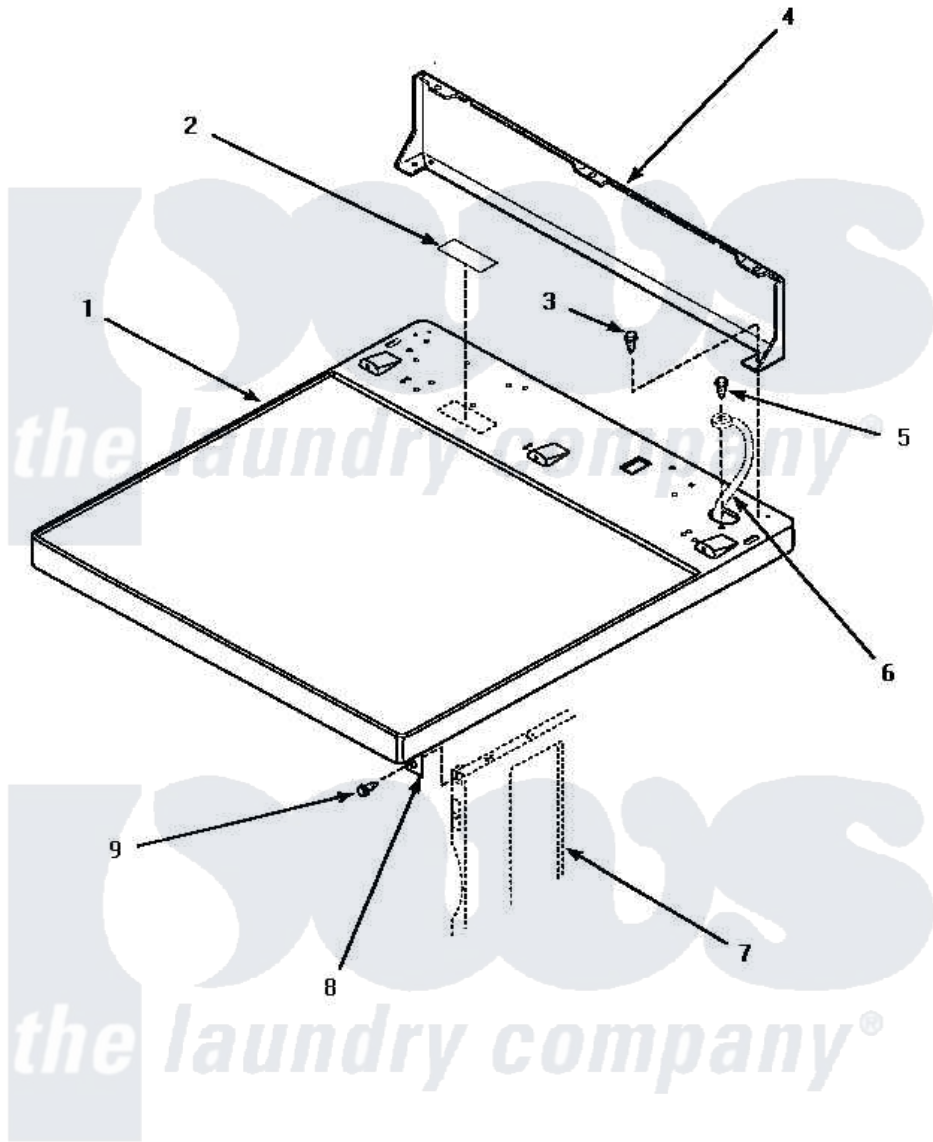

Amana AEM397 02 - CABINET TOP & CONTROL HOOD REAR PANEL

CABINET TOP AND CONTROL HOOD REAR PANEL

Amana [Residential Amana AEM397 Washer Parts](#) Parts Diagram 02 - CABINET TOP & CONTROL HOOD REAR PANEL

[Click on the part number to view part](#)

Item	Original Part Number	Replaced By	Status	Part Description
"	NOTE:		Not Available	IF DRYER IS INSTALLED IN A MANUFACTURED (MOBILE) HOME, OR IF LOCAL CODES DO NOT PERMIT GROUNDING THROUGH THE NEUTRAL, THIS WIRE WILL NOT BE CONNECTED TO THE DR
1	500085WP	37001027		Panel, Top
"	500085HP		Not Available	PANEL, TOP-HOME
"	500085LP	510029LP		Kit Top Panel W/Hdw domestic
2	24903		Not Available	STICKER, DISCONNECT POW
3	501086	90767		Screw, 8A X 3/8 HeX Washer Head Tapping
4	500343		Not Available	PANEL, BACK(HOME HOOD)
5	20530			Screw, 10-24 x 3/8 Hex
6	Y00000000		Not Available	SEE NOTE GROUND WIRE FROM REAR BULKHEAD, GREEN