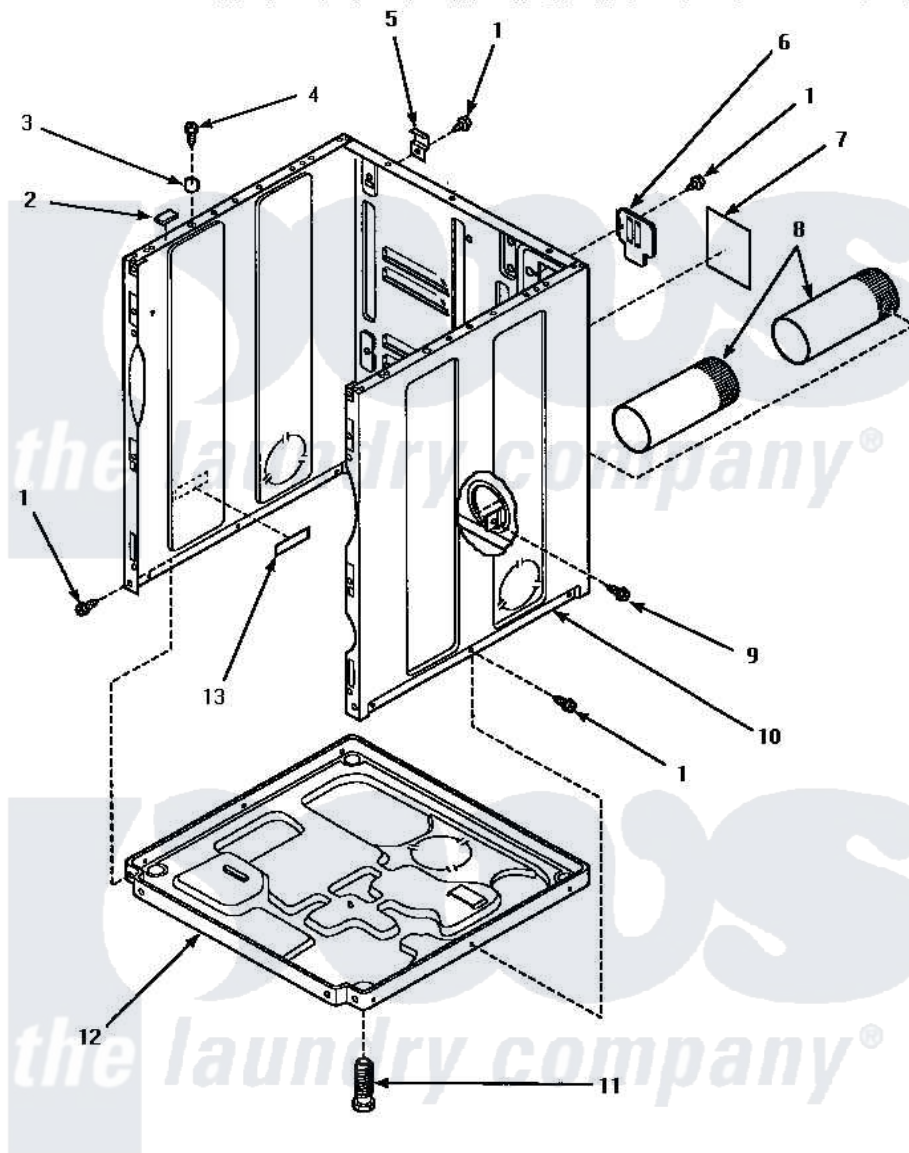

Amana AEM397 03 - CABINET, EXHAUST DUCT & BASE

CABINET, EXHAUST DUCT AND BASE

Amana [Residential Amana AEM397 Washer Parts](#) Parts Diagram 03 - CABINET, EXHAUST DUCT & BASE
 Click on the part number to view part

Item	Original Part Number	Replaced By	Status	Part Description
1	33562	27001200		Screw
2	Y56128			Pad, Bumper
3	56079	505187		Locator, Panel
4	32671	Y014874		Screw, Idler Arm And Sleeve
5	500003			Hinge, Top
6	500114	510903		Plate Access Panel
7	501289		Not Available	(ELECTRIC MODELS)
8	500064	505518		Duct, Exhaust
9	501668	503688		Screw, 10B-16 X .34 I
10	500001LP	727P3L		Kit Dryer Panels
"	500001HP		Not Available	ASSY, CABINET
"	500001WP	37001284		Cabinet As Pack
11	Y500101			Leg, Leveling
12	500070			Base, Dryer
13	61294		Not Available	(ELECTRIC MODELS)
NI	528P3			Directional Exhaust Kit