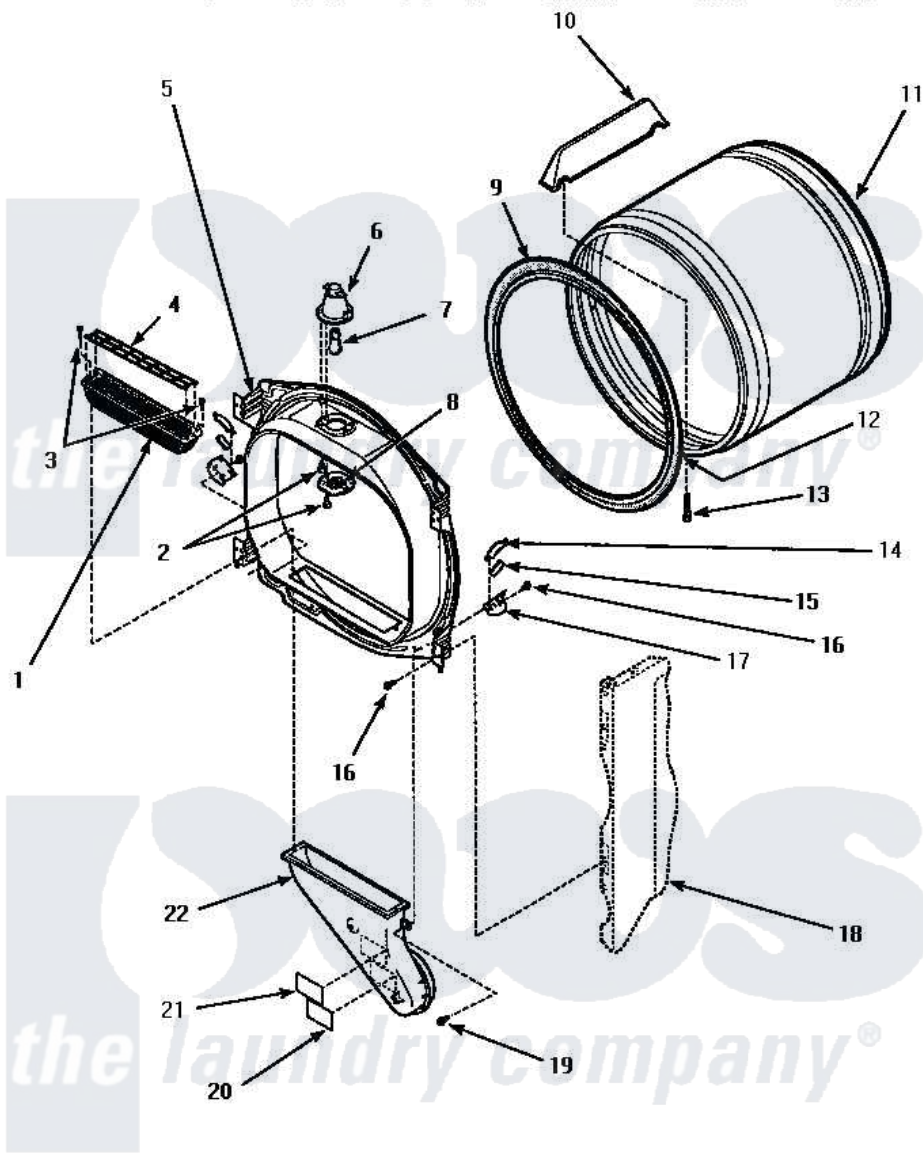

# Amana AEM397 04 - FR BLKHD, AIR DUCT, FELT SEAL & CYLINDER

## FRONT BULKHEAD, AIR DUCT, FELT SEAL AND CYLINDER

Amana [Residential Amana AEM397 Washer Parts](#) Parts Diagram 04 - FR BLKHD, AIR DUCT, FELT SEAL & CYLINDER

[Click on the part number to view part](#)

Item	Original Part Number	Replaced By	Status	Part Description
1	<a href="#">502140P</a>			Filter, Lint Kit
"	502093	<a href="#">502140P</a>		Filter, Lint Kit
2	500248	<a href="#">M0211530</a>		Screw-SM No.8-18 X 3/8"
3	<a href="#">500226</a>			Screw, 8b-16 x 5/8 Tap
4	<a href="#">502092</a>			Cover, Lint Filter
5	500117W		Not Available	ASSY,BULKHEAD-FRONT-COMP
6	500153		Not Available	CYLINDER LIGHT HOUSING
7	Y60954	<a href="#">67001316</a>		Bulb, Light
8	500094		Not Available	LENS,DRUM LIGHT
9	501801	<a href="#">37001132</a>		Seal, Cylinder
10	500022	<a href="#">510102</a>		Baffle- SH
11	500013WP		Not Available	ASSY,CYLINDER-HOME-
12	22506P	<a href="#">511637P</a>		Adh Dow 737 Clr 3 Oz Tube
13	<a href="#">Y62588</a>			Screw, 10BT-12 X 1 Tap
14	Y501676	<a href="#">37001298</a>		Glide- Dry

15	500121	<a href="#">510189</a>	Pad Felt
16	501668	<a href="#">503688</a>	Screw, 10B-16 X .34 I
17	501554	<a href="#">12002090</a>	Bracket
18	Y00000000		Not Available SEE NOTE CABINET
19	Y31645	<a href="#">27001200</a>	Screw
20	56259		Not Available STICKER
21	500049		Not Available STICKER
22	500241		Not Available DUCT, HEAT