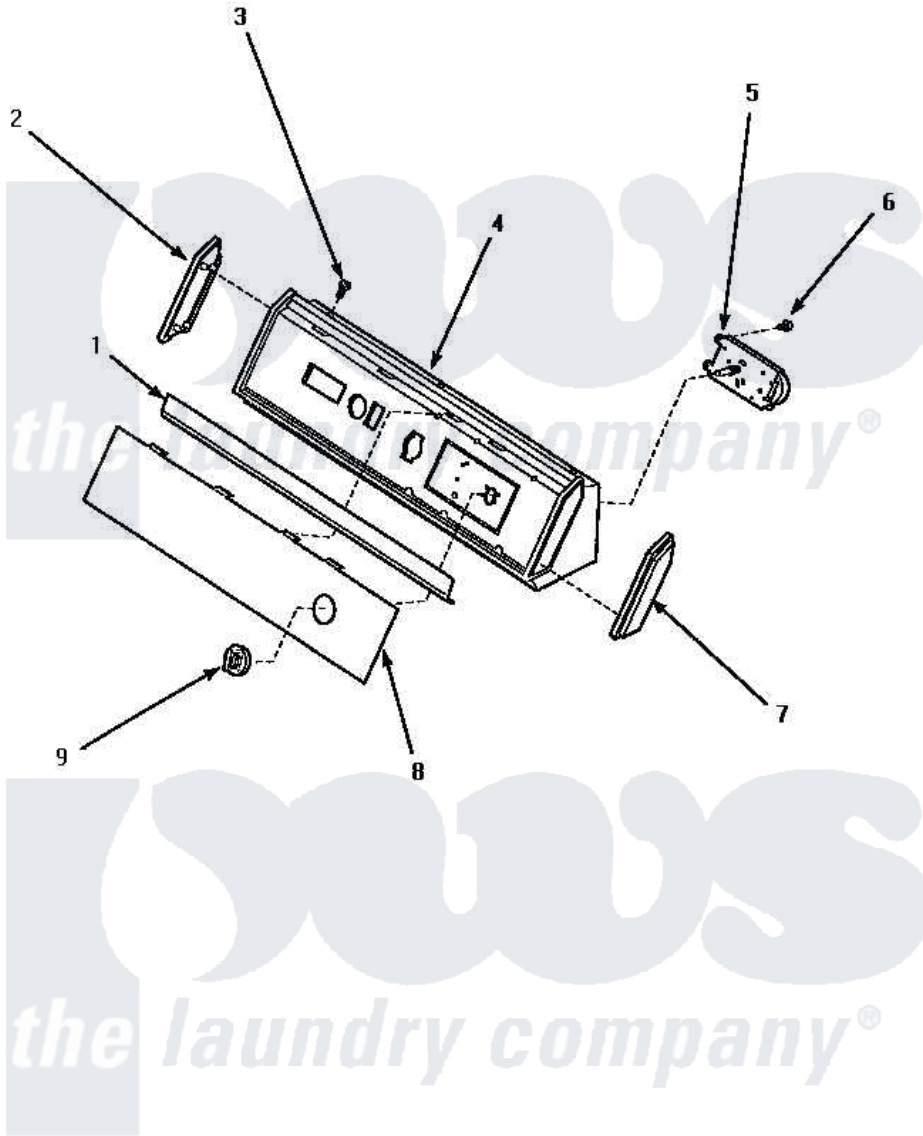

# Amana AEM397 05 - GRAPHIC PANEL, CONTROL HOOD & CONTROLS

## GRAPHIC PANEL, CONTROL HOOD AND CONTROLS

Amana [Residential Amana AEM397 Washer Parts](#) Parts Diagram 05 - GRAPHIC PANEL, CONTROL HOOD & CONTROLS

[Click on the part number to view part](#)

Item	Original Part Number	Replaced By	Status	Part Description
"	NOTE:		Not Available	COMPLETE LOADING DOOR ASSEMBLY DOES NOT INCLUDE 500236 DOOR HINGE MOUNTING CLIP AND FOUR 500226 SCREWS.
2	31249		Not Available	CAP,END-L.H.-CHROME
3	31752		Not Available	SCREW,No.8ABX3/4 POZIDRI
4	59937		Not Available	ASSY, HOOD MTG
5	59420	<a href="#">59420P</a>		Timer 1 Cycle Package
6	501086	<a href="#">90767</a>		Screw, 8A X 3/8 HeX Washer Head Tapping
7	<a href="#">31248</a>			Cap, End-RH-Chrome
8	500661		Not Available	PANEL,GRAPHIC
9	62176		Not Available	ASSY,TIMER KNOB & SKIR