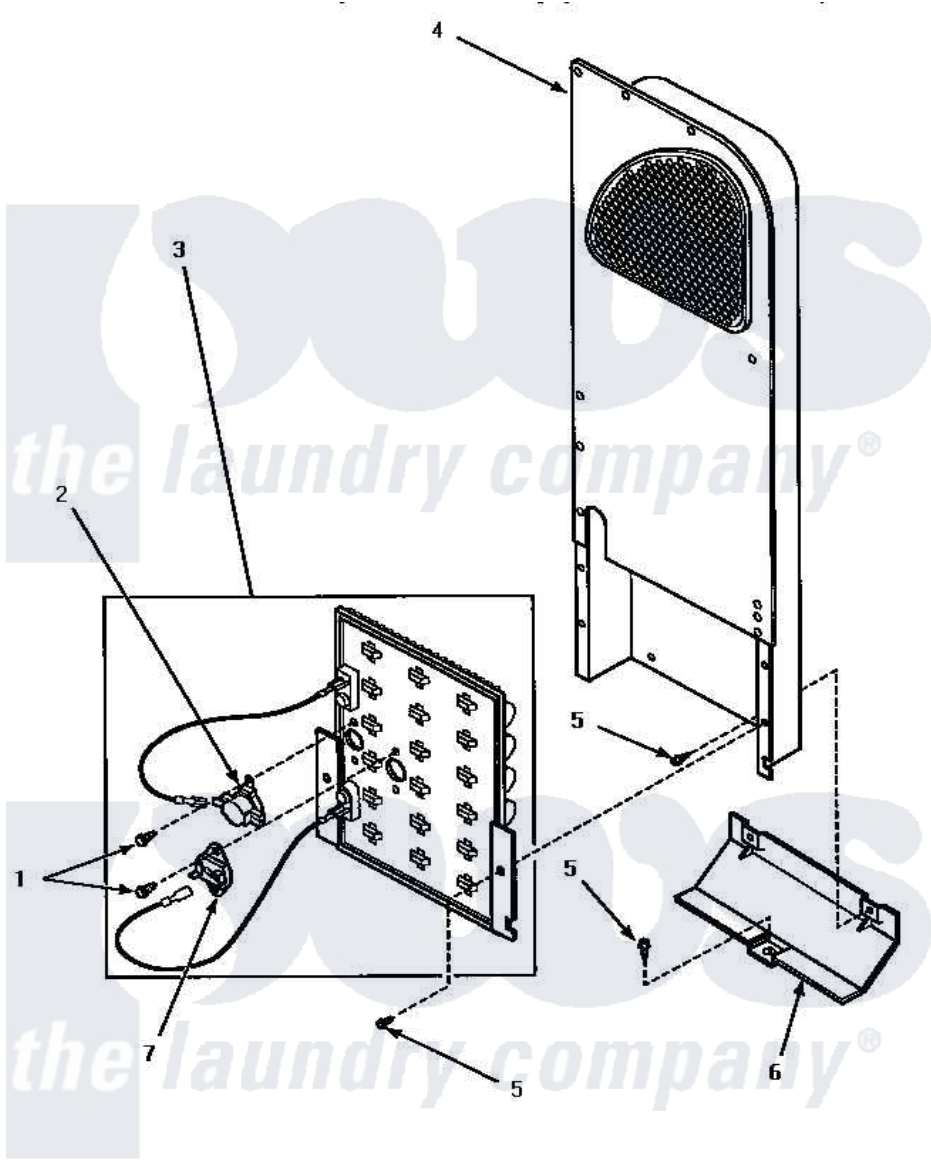

Amana AEM397 06 - HEATER BOX ASSY (ORIGINAL)

HEATER BOX ASSEMBLY ORIGINALLY ON DRYER (Electric Model Dryers)

Amana [Residential Amana AEM397 Washer Parts](#) Parts Diagram 06 - HEATER BOX ASSY (ORIGINAL)
 Click on the part number to view part

Item	Original Part Number	Replaced By	Status	Part Description
1	23222	3177991		Screw
2	Y62641	W10116735		Thermistor-Fix
3	61928			Heater Assembly 208V
"	61927			Heater Assembly
4	Y00000000		Not Available	SEE NOTE HEATER BOX ASSEMBLY
5	501668	503688		Screw, 10B-16 X .34 I
6	60952		Not Available	SHIELD,HEAT DUCT
7	62600	40113801		Fuse, Thermal