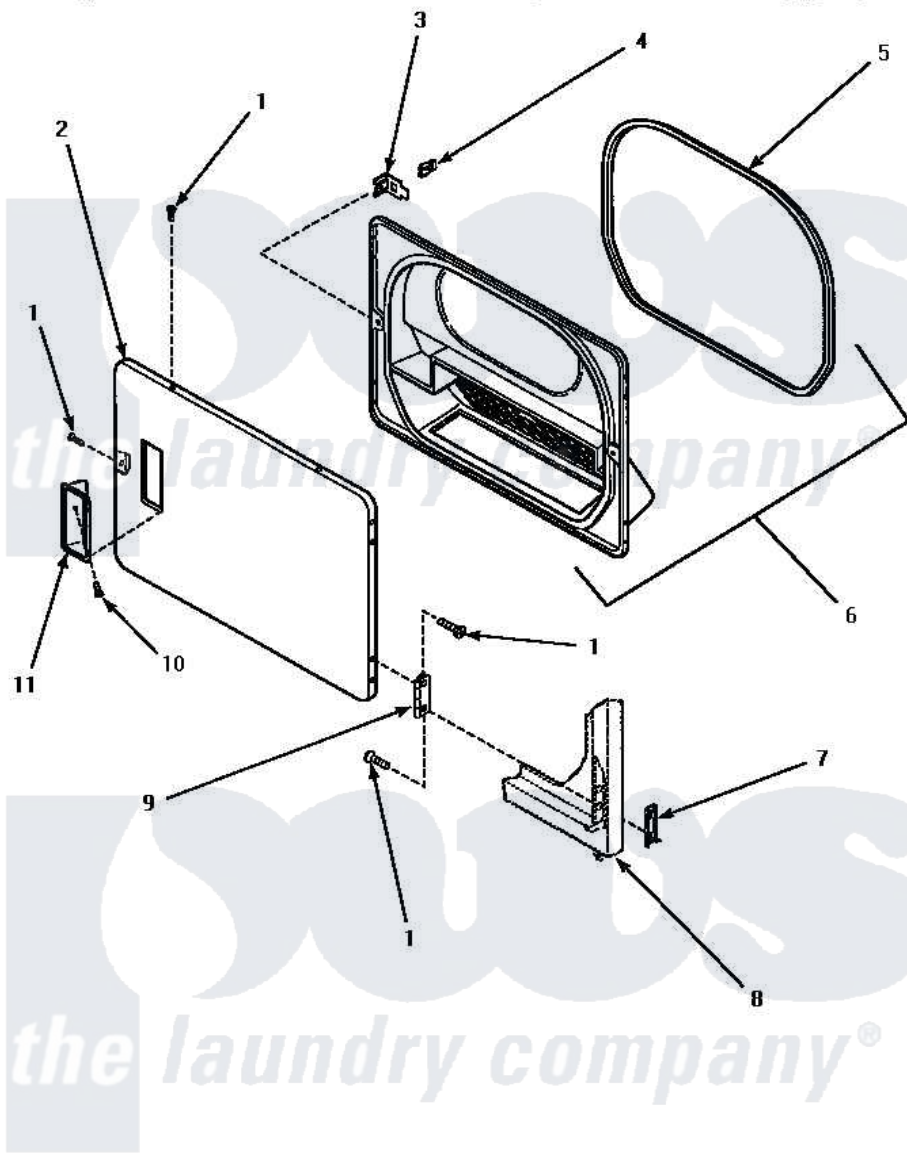

Amana AEM397 08 - LOADING DOOR

LOADING DOOR

Amana [Residential Amana AEM397 Washer Parts](#) Parts Diagram 08 - LOADING DOOR

Click on the part number to view part

Item	Original Part Number	Replaced By	Status	Part Description
1	500226			Screw, 8b-16 x 5/8 Tap
2	500040L			Assembly, Door-Home
"	500040H		Not Available	ASSY, DOOR-HOME
"	500040W			Assembly, Door-Home
3	500223	40116201		Bracket, Door Strike
4	500039	510181		Strike Doormetal
5	500200		Not Available	SEAL,DOOR
6	500199		Not Available	ASSY,LINER & SEAL
7	500236			Clip, Door Hinge Mount
8	Y00000000		Not Available	SEE NOTE FRONT PANEL
9	500041	Y503676		Hinge, Door And Top
10	500297	8281236		Screw
11	500042L		Not Available	PULL,DOOR
"	500042H		Not Available	PULL,DOOR
"	500042W		Not Available	PULL,DOOR
NI	500035L		Not Available	ASSY,DOOR-HOME