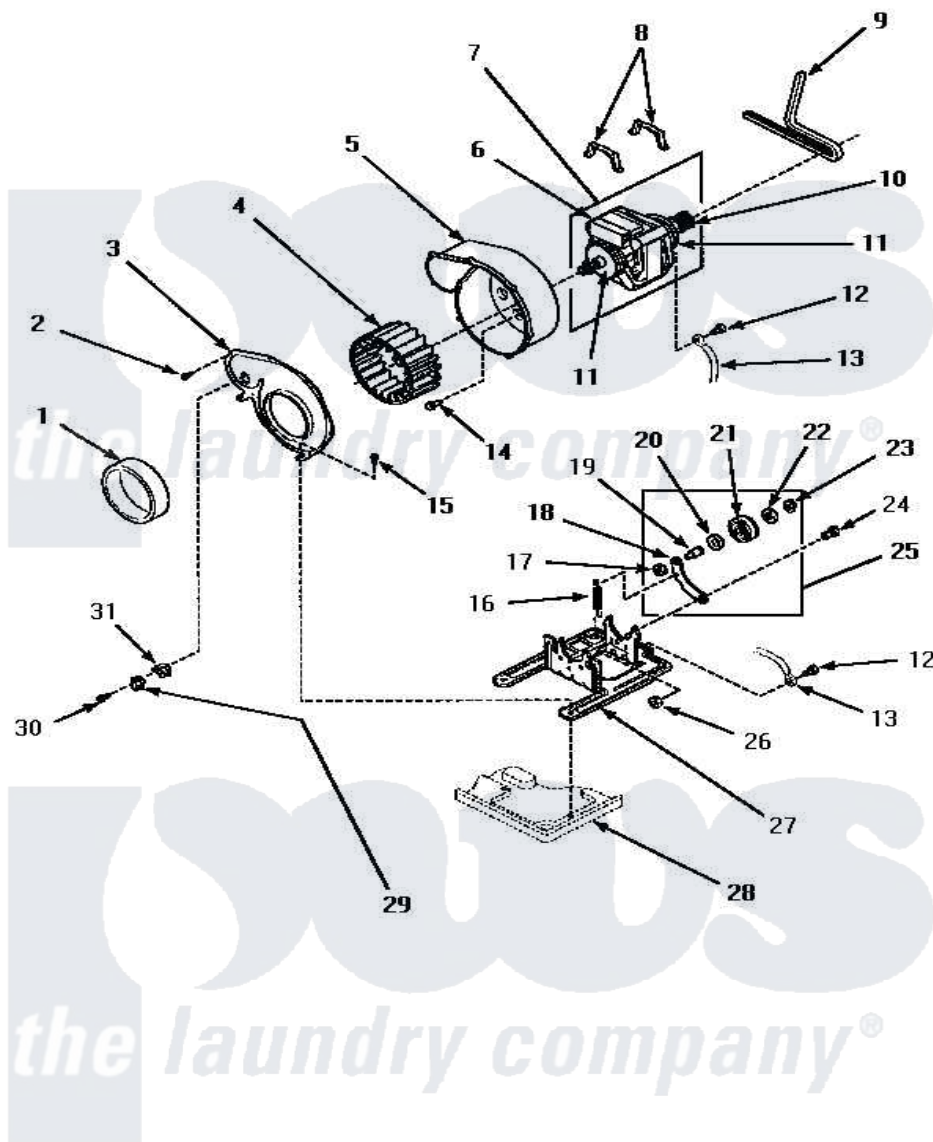

Amana AEM397 10 - MOTOR, EXHAUST FAN & BELT

MOTOR, EXHAUST FAN AND BELT

Amana [Residential Amana AEM397 Washer Parts](#) Parts Diagram 10 - MOTOR, EXHAUST FAN & BELT

[Click on the part number to view part](#)

Item	Original Part Number	Replaced By	Status	Part Description
1	500313			Seal, Blower Housing
2	31260			Screw, No.8 X 3/8 Ind H
3	500078	511969P		Kit Blower Housing And Cover
4	56000	510139P		Assembly Blower Fan Package
5	56020			Housing, Blower
6	501218		Not Available	MOTOR SWITCH (DOES NOT INCLUDE THERMAL PROT
7	501211	2200376		Motor
8	Y58047	660658		Clamp, Motor Mounting 343481 685441
9	59174	40111201		Belt, Cylinder
10	500011			Pulley, Motor
11	58044A		Not Available	MOUNT,MOTOR-LOCKING
12	20530			Screw, 10-24 x 3/8 Hex
13	Y00000000		Not Available	SEE NOTE GROUND WIRE FROM MOTOR TO MOUNTING BRACKET, GREEN

14	Y31645	27001200	Screw
15	33562	27001200	Screw
16	56076		Spring, Idler
17	56156	358160	Nut
18	500910	37001144	Assembly- Idler
19	56461		Shaft
20	52549		Washer, 501 ID X3/4 Odx
21	Y54414		Assembly, Wheel And Bearing
22	52549		Washer, 501 ID X3/4 Odx
23	23748		Ring, Retaining
24	500824		Screw, 1/4-20 Unc Hex
25	500269	37001287	Assembly, Idler Lever/Shaft/Pulley
26	52566	27001225	Nut, Jam Mid Lock 1/4-20
27	500822	503613	Mount, Motor
28	Y00000000		Not Available SEE NOTE BASE
29	56410		Thermostat
30	23222	3177991	Screw