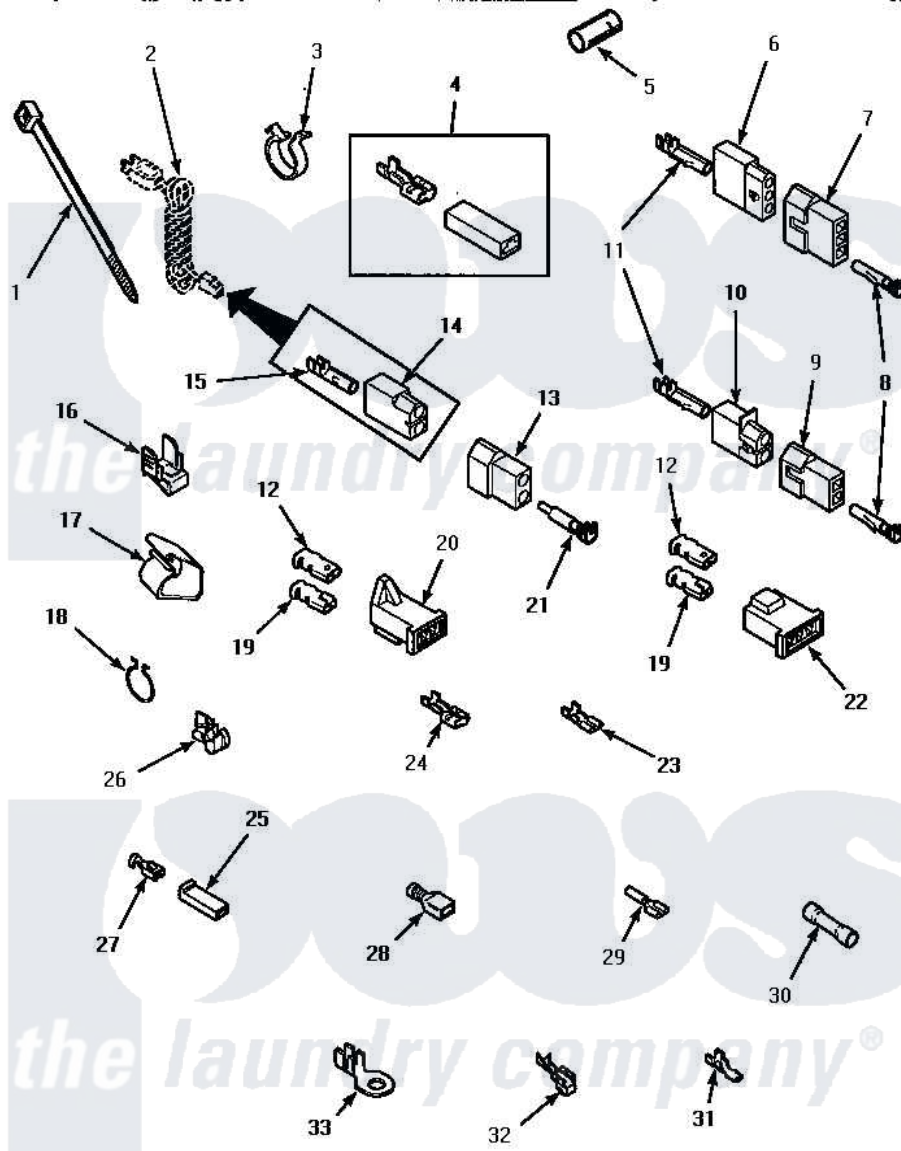

Amana AEM397 12 - TERMINALS

TERMINALS

Amana [Residential Amana AEM397 Washer Parts](#) Parts Diagram 12 - TERMINALS

[Click on the part number to view part](#)

Item	Original Part Number	Replaced By	Status	Part Description
1	55881	M0321209		Tie-Electrical
2	Y00000000		Not Available	SEE NOTE POWER CORD -- (FOR GAS MODELS)
3	61510	504034		Clip, Wire
4	Y00237			Terminal-Female 1/4 ((1) 12 GAUGE Wire Or(2) 18 GA
5	Y21365	503670		Sleeve Insulator
6	23039	697780		Receptacle,
7	23040			Plug-3 Circuit
8	Y00116			Terminal, Pin-Male
9	56448			Terminal Block Plug
10	56451			Receptacle, 2 Circuit
11	Y00117	5011-XX		093 Female Socket
12	Y00189			Terminal, Spade
13	56266			Plug
14	56265			Receptacle, 2 Circuit
15	00130			Terminal, Pin-1/8 Femal

16	Y00161	B5733302		Clip, Ground
17	35521		Not Available	CLIP,HARNESS HOLDER
18	51291			Clip, Wire
19	Y00190			Connector-Receptacle
20	58799			Connector-2 Circuit
21	Y00127			Terminal, Pin-1/8 Male
22	58800		Not Available	CONNECTOR-3 CIRCUIT (3 CIRCUIT CONNECTOR)
23	Y00209			Spade Terminal (18 Gauge) (3/16 Inch-(2) 18 Gauge Wires-
"	Y00124			Spade Terminal (18 Gauge) (3/16 Inch-(1) 18 Gauge Wire-
"	00156	00156SRE		65br30/FI
24	Y00121		Not Available	SPADE TERMINAL(12 GAUGE) (1/4 INCH-(2) 18 GAUGE WIRES O
"	Y00245	M0320576		Terminal
"	Y00119		Not Available	SPADE TERMINAL(18 GAUGE) (1/4 INCH-(1) 18 GAUGE WIRE)
25	90789			Connector
26	21903	211881		Grommet, Cord Part Not Used- Gas Models Only
27	Y00115			Lock In Spade Terminal (18 Gaug (1/4 Inch-(1) 18 Gauge Wire)
"	00122		Not Available	(1/4 INCH-(2) 18 GAUGE WIRES O
28	Y00163	285432		Terminal
"	Y00165			Insulated Spade Terminal
29	Y00215			Barrel Insulated Spade
"	Y00214		Not Available	BARREL INSULATED SPADE(18 GAUG (1/4 INCH-18 GAUGE WIRE)
30	30865			Butt Splice Connector
31	Y00139	Y00138		Male Tab Terminal 18 Gauge Wire)
"	Y00138			Male Tab Terminal 18 Gauge Wire)
32	Y00114			Spade Terminal
33	00110			No.10 18 Gauge Wire
"	Y00111			Ring Terminal No.10 No.10 18 Gauge Wires Or