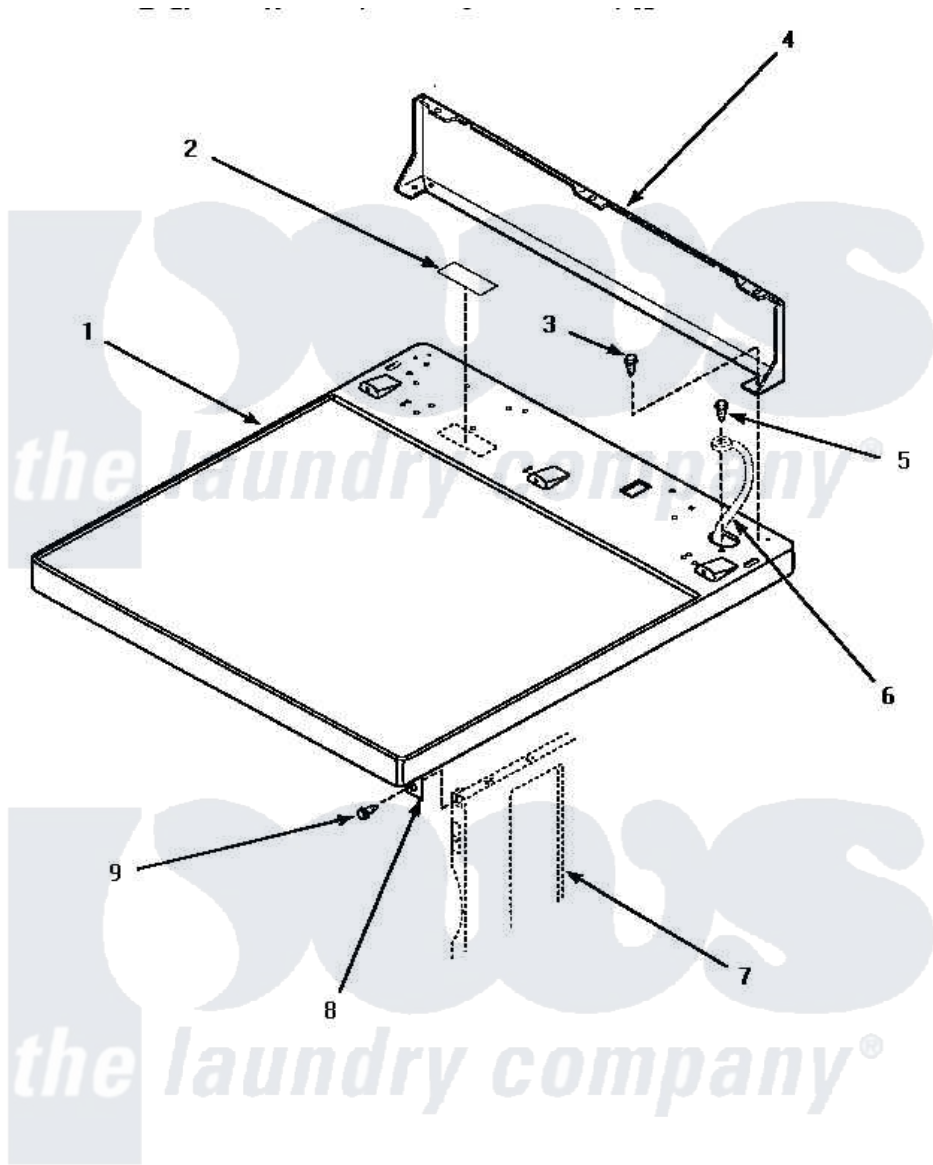

# Amana AEM407L 02 - CABINET TOP & CONTROL HOOD REAR PANEL

## CABINET TOP AND CONTROL HOOD REAR PANEL

Amana [Residential Amana AEM407L Dryer Parts](#) Parts Diagram 02 - CABINET TOP & CONTROL HOOD REAR PANEL  
 Click on the part number to view part

| Item | Original Part Number  | Replaced By              | Status        | Part Description  |
|------|-----------------------|--------------------------|---------------|---|
| "    | NOTE:                 |                          | Not Available | IF DRYER IS INSTALLED IN A MANUFACTURED (MOBILE) HOME, OR IF LOCAL CODES DO NOT PERMIT GROUNDING THROUGH THE NEUTRAL, THIS WIRE WILL NOT BE CONNECTED TO THE DR |
| 1    | 500085WP              | <a href="#">37001027</a> |               | Panel, Top  |
| "    | 500085HP              |                          | Not Available | PANEL, TOP-HOME   |
| "    | 500085LP              | <a href="#">510029LP</a> |               | Kit Top Panel W/Hwdomestic  |
| 2    | 24903                 |                          | Not Available | STICKER, DISCONNECT POW   |
| 3    | 501086                | <a href="#">90767</a>    |               | Screw, 8A X 3/8 HeX Washer Head Tapping   |
| 4    | 500343                |                          | Not Available | PANEL, BACK(HOME HOOD)  |
| 5    | <a href="#">20530</a> |                          |               | Screw, 10-24 x 3/8 Hex  |
| 6    | Y00000000             |                          | Not Available | SEE NOTE GROUND WIRE FROM REAR BULKHEAD, GREEN  |
| 7    | Y00000000             |                          | Not Available | SEE NOTE CABINET  |