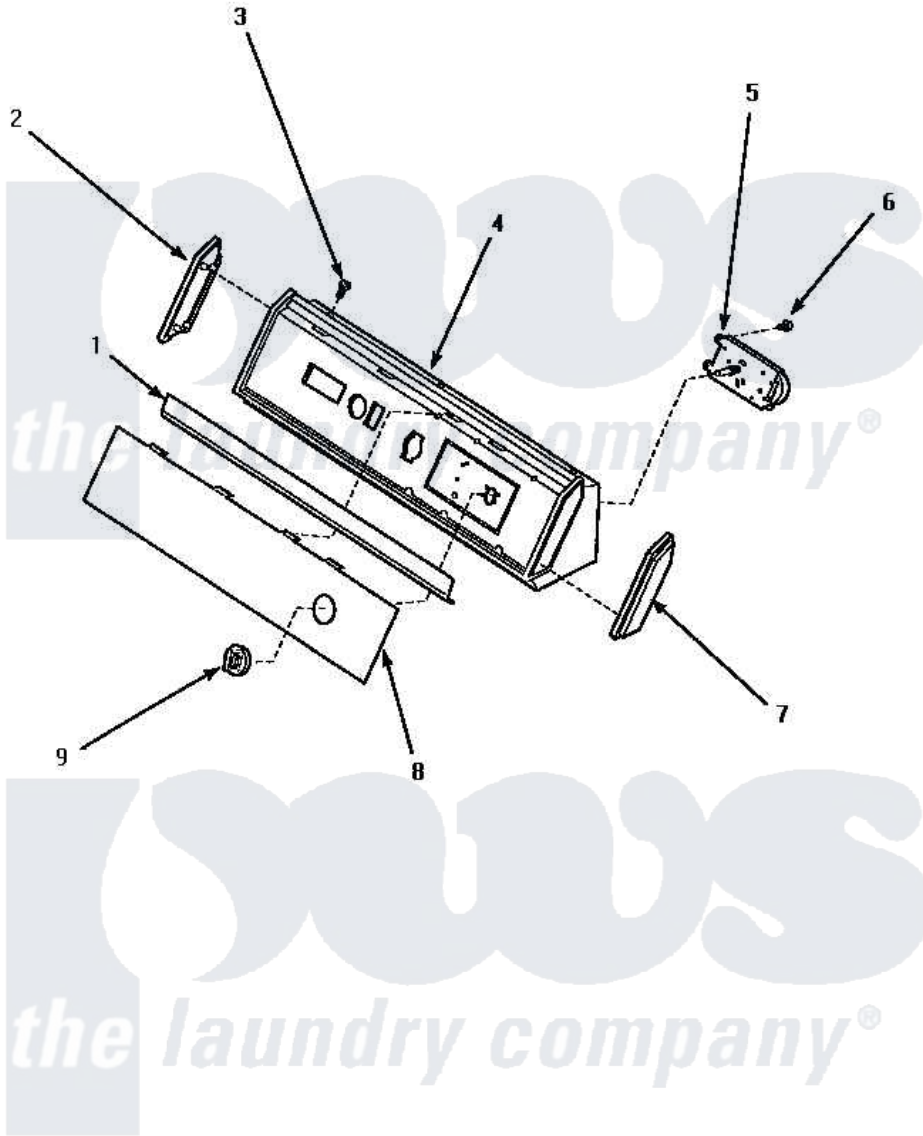

# Amana AEM407L 05 - GRAPHIC PANEL, CONTROL HOOD & CONTROLS

## GRAPHIC PANEL, CONTROL HOOD AND CONTROLS

[Amana Residential Amana AEM407L Dryer Parts](#) Parts Diagram 05 - GRAPHIC PANEL, CONTROL HOOD & CONTROLS

[Click on the part number to view part](#)

Item	Original Part Number	Replaced By	Status	Part Description
"	NOTE:		Not Available	COMPLETE LOADING DOOR ASSEMBLY DOES NOT INCLUDE 500236 DOOR HINGE MOUNTING CLIP AND FOUR 500226 SCREWS.
2	31249		Not Available	CAP,END-L.H.-CHROME
3	31752		Not Available	SCREW,No.8ABX3/4 POZIDRI
4	59937		Not Available	ASSY, HOOD MTG
5	501881		Not Available	TIMER
6	501086	<a href="#">90767</a>		Screw, 8A X 3/8 HeX Washer Head Tapping
7	<a href="#">31248</a>			Cap, End-RH-Chrome
8	502105		Not Available	PANEL, GRAPHIC
9	62176		Not Available	ASSY,TIMER KNOB & SKIR