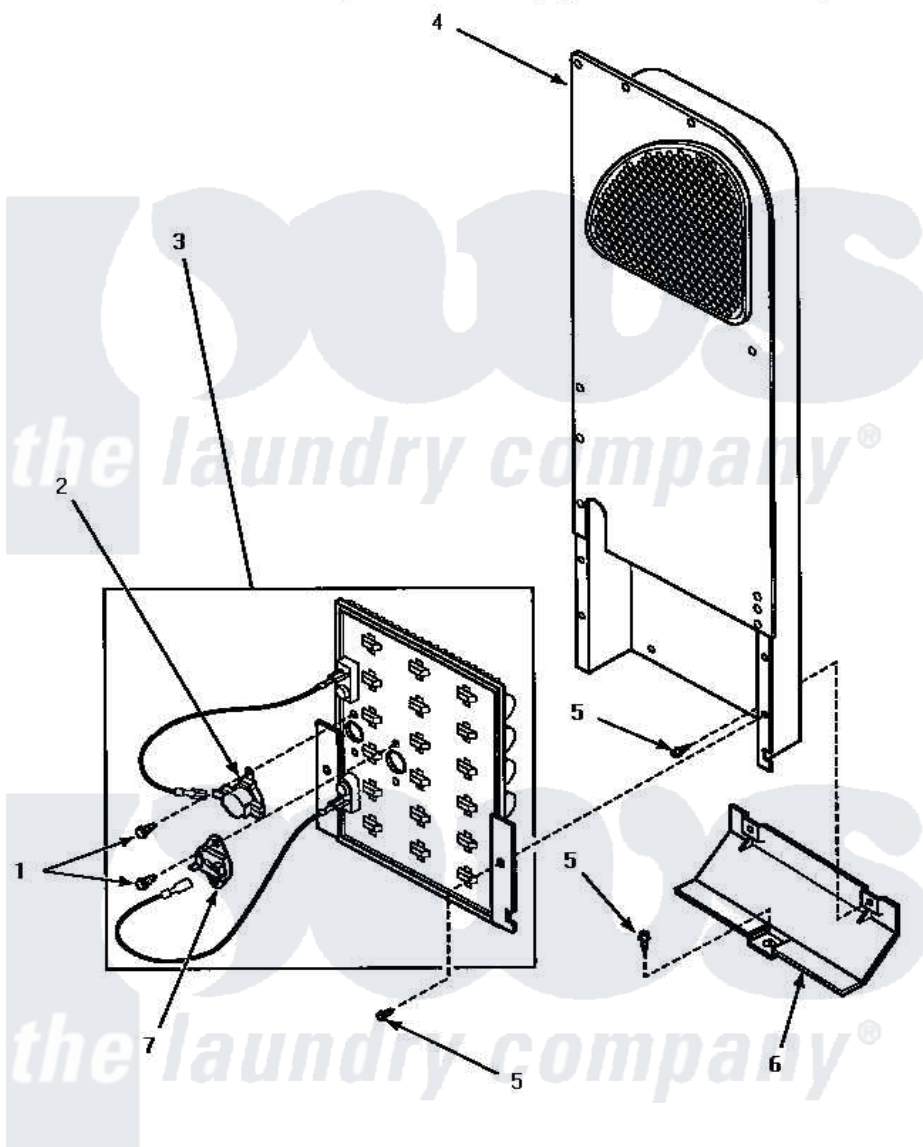

Amana AEM407L 06 - HEATER BOX ASSY (ORIGINAL)

HEATER BOX ASSEMBLY ORIGINALLY ON DRYER (Electric Model Dryers)

Amana [Residential Amana AEM407L Dryer Parts](#) Parts Diagram 06 - HEATER BOX ASSY (ORIGINAL)

[Click on the part number to view part](#)

Item	Original Part Number	Replaced By	Status	Part Description
1	23222	3177991		Screw
2	Y62641	W10116735		Thermistor-Fix
3	61928			Heater Assembly 208V
"	61927			Heater Assembly
4	Y00000000		Not Available	SEE NOTE HEATER BOX ASSEMBLY
5	501668	503688		Screw, 10B-16 X .34 I
6	60952		Not Available	SHIELD,HEAT DUCT
7	62600	40113801		Fuse, Thermal