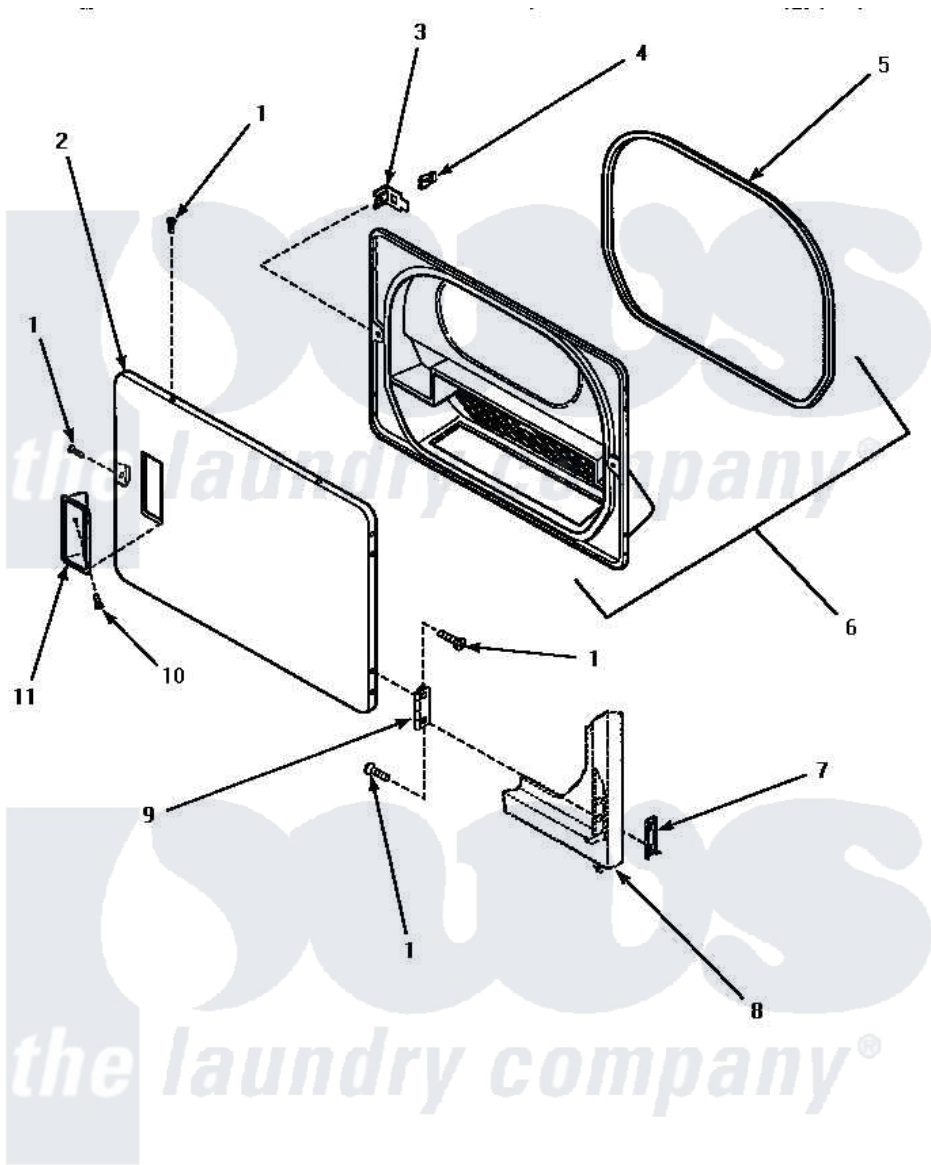

Amana AEM407L 08 - LOADING DOOR

LOADING DOOR

Amana [Residential Amana AEM407L Dryer Parts](#) Parts Diagram 08 - LOADING DOOR

[Click on the part number to view part](#)

Item	Original Part Number	Replaced By	Status	Part Description
1	500226			Screw, 8b-16 x 5/8 Tap
2	500040L			Assembly, Door-Home
"	500040H		Not Available	ASSY, DOOR-HOME
"	500040W			Assembly, Door-Home
3	500223	40116201		Bracket, Door Strike
4	500039	510181		Strike Doormetal
5	500200		Not Available	SEAL,DOOR
6	500199		Not Available	ASSY,LINER & SEAL
7	500236			Clip, Door Hinge Mount
8	Y00000000		Not Available	SEE NOTE FRONT PANEL
9	500041	Y503676		Hinge, Door And Top
10	500297	8281236		Screw
11	500042L		Not Available	PULL,DOOR
"	500042H		Not Available	PULL,DOOR
"	500042W		Not Available	PULL,DOOR
NI	500035L		Not Available	ASSY,DOOR-HOME