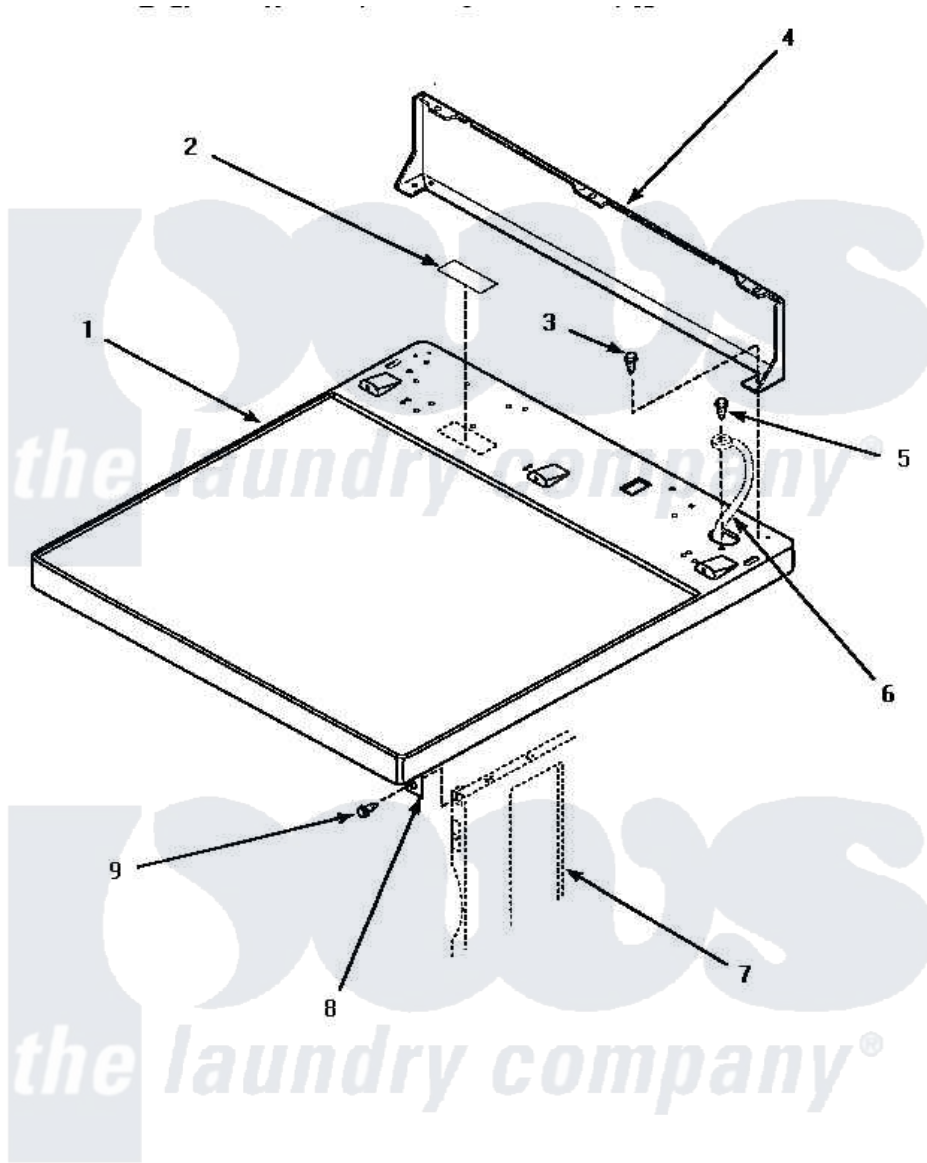

Amana AEM407W 02 - CABINET TOP & CONTROL HOOD REAR PANEL

CABINET TOP AND CONTROL HOOD REAR PANEL

Amana [Residential Amana AEM407W Dryer Parts](#) Parts Diagram 02 - CABINET TOP & CONTROL HOOD REAR PANEL

[Click on the part number to view part](#)

Item	Original Part Number	Replaced By	Status	Part Description
"	NOTE:		Not Available	IF DRYER IS INSTALLED IN A MANUFACTURED (MOBILE) HOME, OR IF LOCAL CODES DO NOT PERMIT GROUNDING THROUGH THE NEUTRAL, THIS WIRE WILL NOT BE CONNECTED TO THE DR
1	500085WP	37001027		Panel, Top
"	500085HP		Not Available	PANEL, TOP-HOME
"	500085LP	510029LP		Kit Top Panel W/Hwdomestic
2	24903		Not Available	STICKER, DISCONNECT POW
3	501086	90767		Screw, 8A X 3/8 HeX Washer Head Tapping
4	500343		Not Available	PANEL, BACK(HOME HOOD)
5	20530			Screw, 10-24 x 3/8 Hex
6	Y00000000		Not Available	SEE NOTE GROUND WIRE FROM REAR BULKHEAD, GREEN