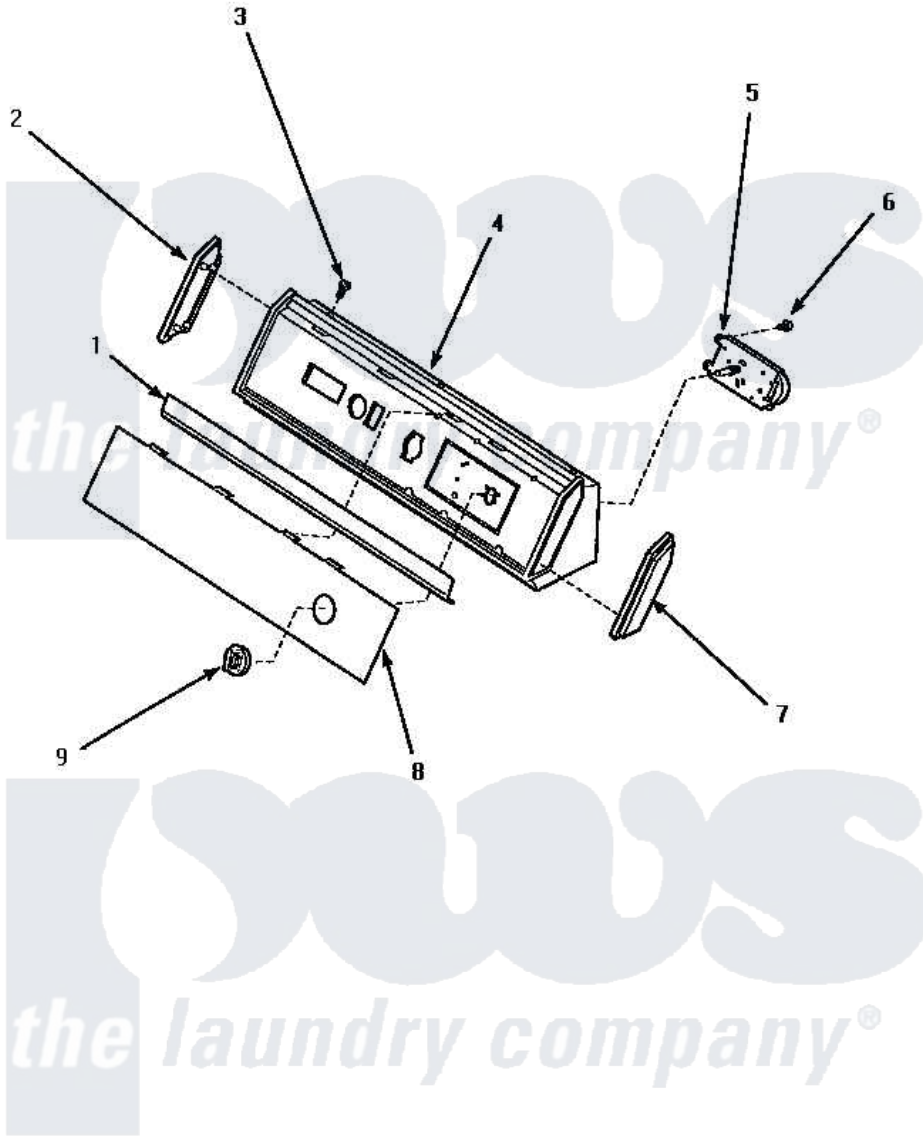

Amana AEM407W 05 - GRAPHIC PANEL, CONTROL HOOD & CONTROLS

GRAPHIC PANEL, CONTROL HOOD AND CONTROLS

Amana [Residential Amana AEM407W Dryer Parts](#) Parts Diagram 05 - GRAPHIC PANEL, CONTROL HOOD & CONTROLS

[Click on the part number to view part](#)

Item	Original Part Number	Replaced By	Status	Part Description
"	NOTE:		Not Available	COMPLETE LOADING DOOR ASSEMBLY DOES NOT INCLUDE 500236 DOOR HINGE MOUNTING CLIP AND FOUR 500226 SCREWS.
2	31249		Not Available	CAP,END-L.H.-CHROME
3	31752		Not Available	SCREW,No.8ABX3/4 POZIDRI
4	59937		Not Available	ASSY, HOOD MTG
5	501881		Not Available	TIMER
6	501086	90767		Screw, 8A X 3/8 HeX Washer Head Tapping
7	31248			Cap, End-RH-Chrome
8	502105		Not Available	PANEL, GRAPHIC
9	62176		Not Available	ASSY,TIMER KNOB & SKIR