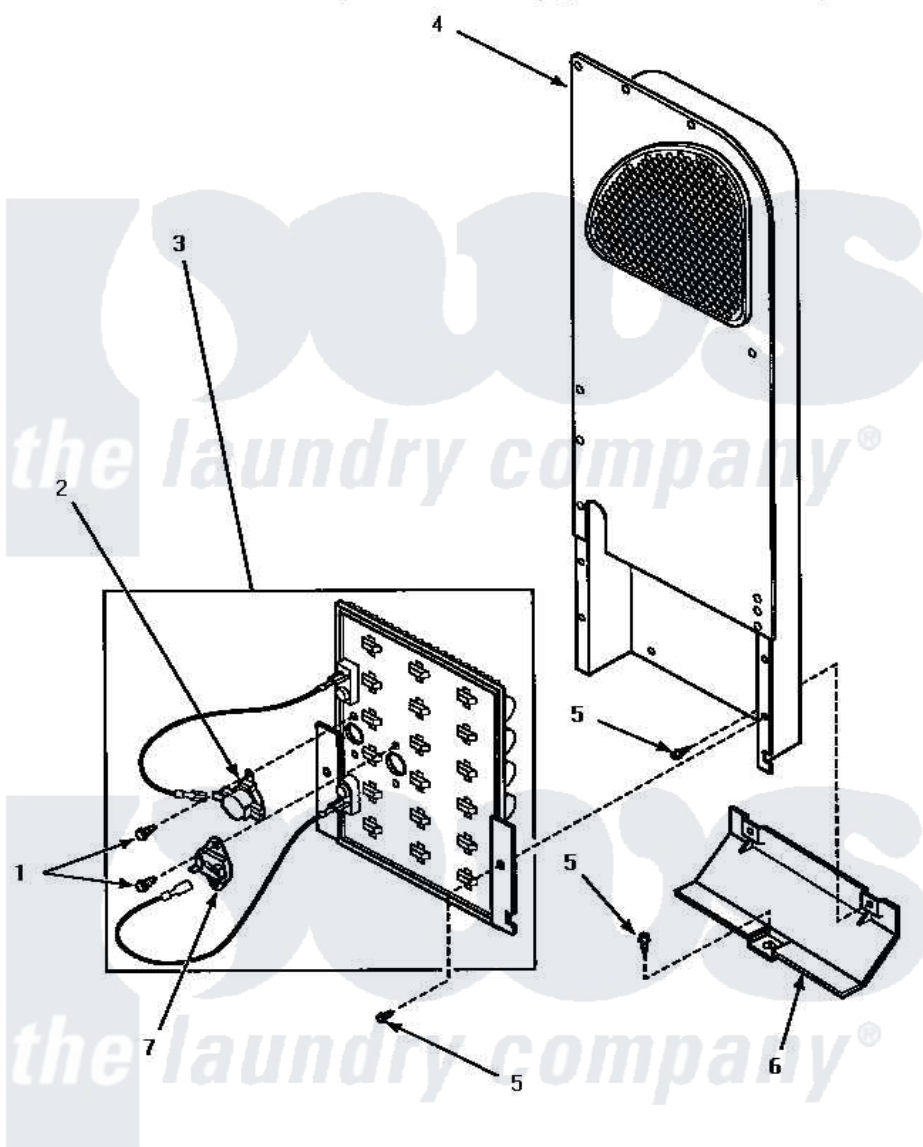

Amana AEM407W 06 - HEATER BOX ASSY (ORIGINAL)

HEATER BOX ASSEMBLY ORIGINALLY ON DRYER (Electric Model Dryers)

Amana [Residential Amana AEM407W Dryer Parts](#) Parts Diagram 06 - HEATER BOX ASSY (ORIGINAL)

[Click on the part number to view part](#)

Item	Original Part Number	Replaced By	Status	Part Description
1	23222	3177991		Screw
2	Y62641	W10116735		Thermistor-Fix
3	61928			Heater Assembly 208V
"	61927			Heater Assembly
4	Y00000000		Not Available	SEE NOTE HEATER BOX ASSEMBLY
5	501668	503688		Screw, 10B-16 X .34 I
6	60952		Not Available	SHIELD,HEAT DUCT
7	62600	40113801		Fuse, Thermal