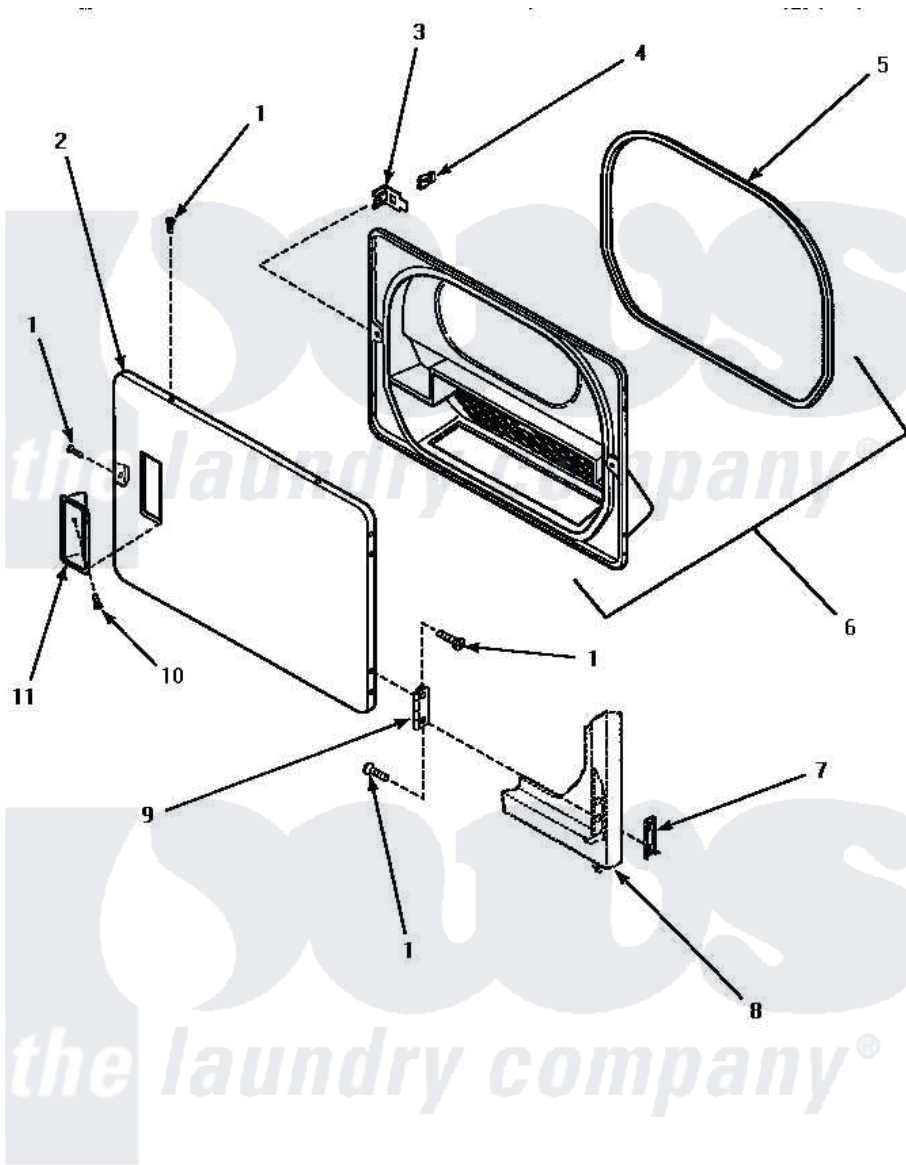

Amana AEM407W 08 - LOADING DOOR

LOADING DOOR

Amana [Residential Amana AEM407W Dryer Parts](#) Parts Diagram 08 - LOADING DOOR

[Click on the part number to view part](#)

Item	Original Part Number	Replaced By	Status	Part Description
1	500226			Screw, 8b-16 x 5/8 Tap
2	500040L			Assembly, Door-Home
"	500040H		Not Available	ASSY, DOOR-HOME
"	500040W			Assembly, Door-Home
3	500223	40116201		Bracket, Door Strike
4	500039	510181		Strike Doormetal
5	500200		Not Available	SEAL,DOOR
6	500199		Not Available	ASSY,LINER & SEAL
7	500236			Clip, Door Hinge Mount
8	Y00000000		Not Available	SEE NOTE FRONT PANEL
9	500041	Y503676		Hinge, Door And Top
10	500297	8281236		Screw
11	500042L		Not Available	PULL,DOOR
"	500042H		Not Available	PULL,DOOR
"	500042W		Not Available	PULL,DOOR
NI	500035L		Not Available	ASSY,DOOR-HOME