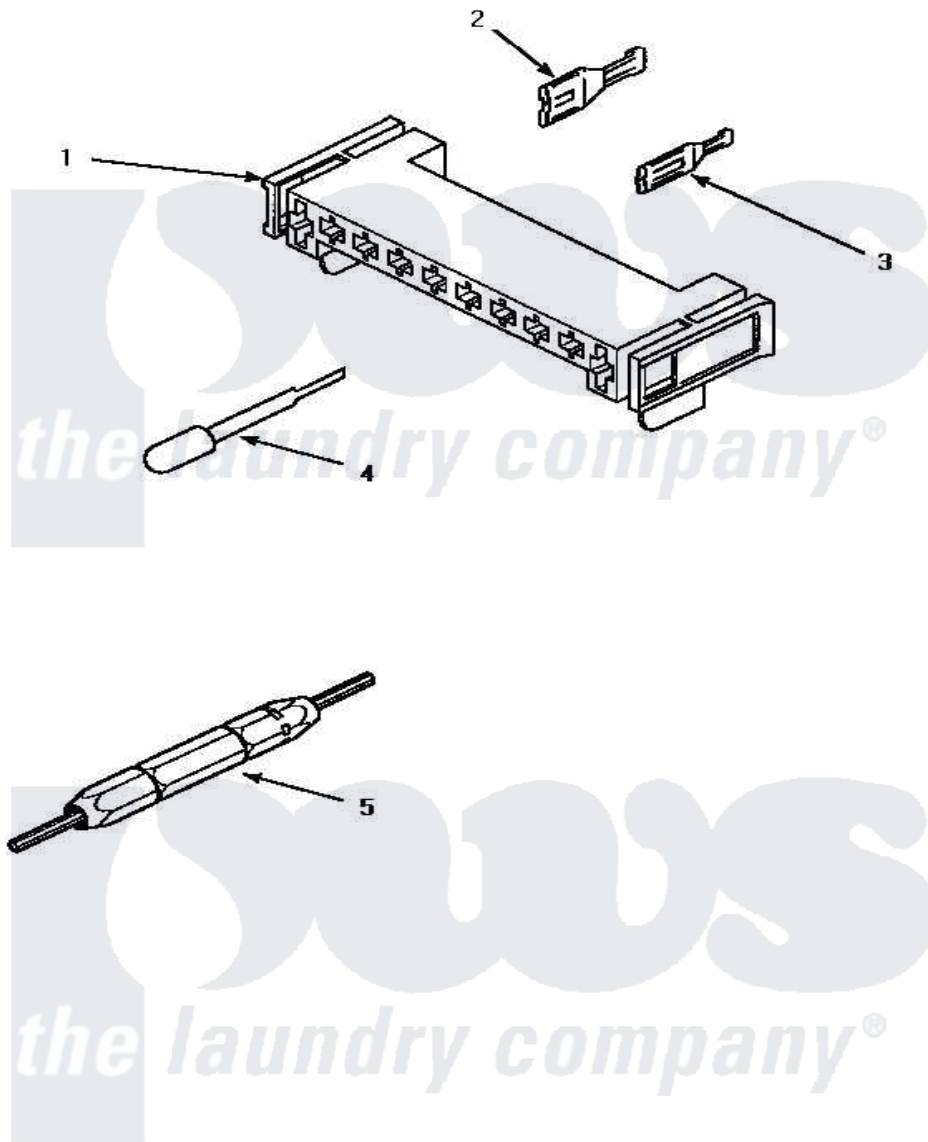

# Amana AEM407W 11 - MTR CONN BLOCK/TERM & EXTRACTOR TOOL

## MOTOR CONNECTION BLOCK, TERMINALS AND TERMINAL EXTRACTOR TOOLS

Amana [Residential Amana AEM407W Dryer Parts](#) Parts Diagram 11 - MTR CONN BLOCK/TERM & EXTRACTOR TOOL

Click on the part number to view part

Item	Original Part Number	Replaced By	Status	Part Description
1	<a href="#">500338</a>			Housing-10 Position
2	00255		Not Available	(1/4 INCH-FOR (1) 12 GAUGE WIR
"	<a href="#">Y00256</a>			Spade Terminal Or
3	<a href="#">Y00188</a>			Molex Terminal
4	<a href="#">283P4</a>			Terminal Extractor Tool
5	<a href="#">190P4</a>			Terminal Extractor Tool