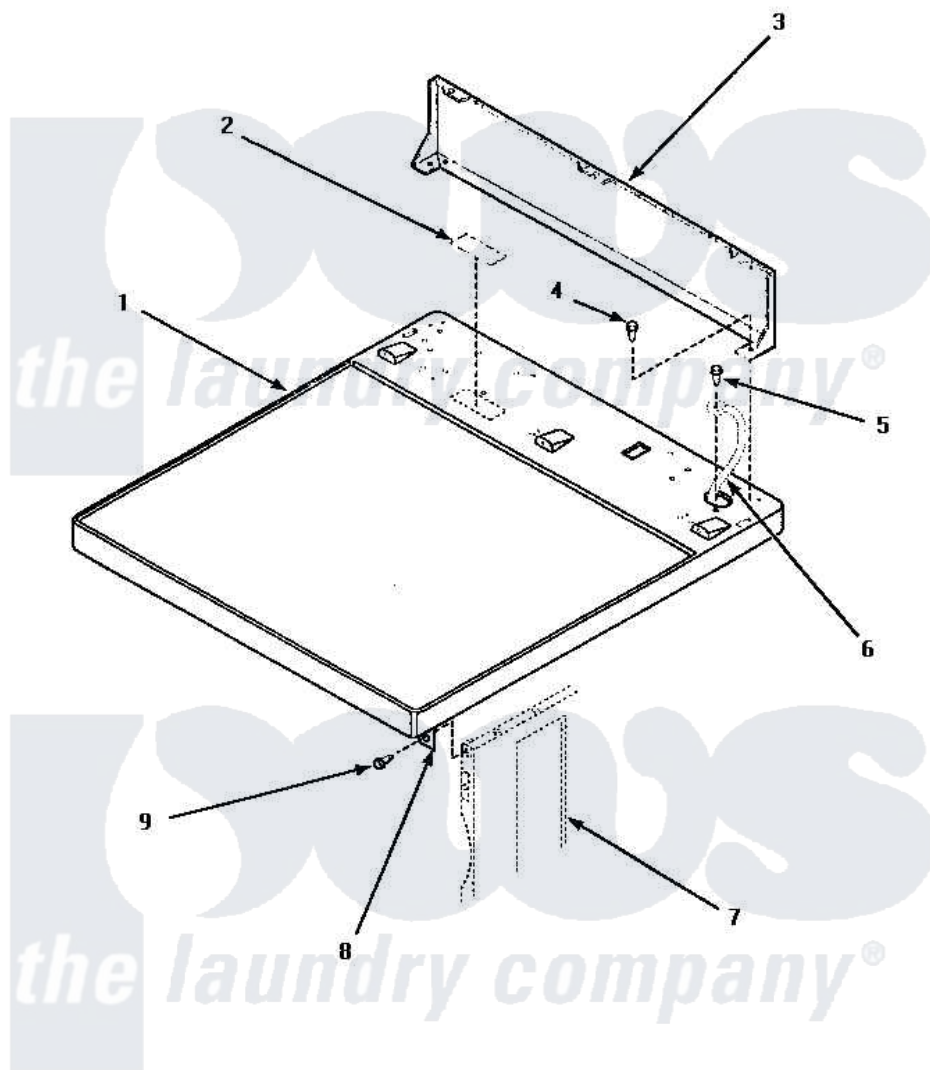

# Amana AEM407W2 02 - CABINET TOP AND CONTROL HOOD REAR PANEL

## CABINET TOP AND CONTROL HOOD REAR PANEL

Amana [Residential Amana AEM407W2 Dryer Parts](#) Parts Diagram 02 - CABINET TOP AND CONTROL HOOD REAR PANEL

[Click on the part number to view part](#)

Item	Original Part Number	Replaced By	Status	Part Description
1	500085WP	<a href="#">37001027</a>		Panel, Top
"	500085LP	<a href="#">510029LP</a>		Kit Top Panel W/Hwdomestic
2	24903		Not Available	STICKER,DISCONNECT POW
3	500343		Not Available	PANEL,BACK(HOME HOOD)
4	501086	<a href="#">90767</a>		Screw, 8A X 3/8 HeX Washer Head Tapping
5	<a href="#">20530</a>			Screw, 10-24 x 3/8 Hex
6	Y00000000		Not Available	SEE NOTE GROUND WIRE FROM REAR BULKHEAD, GREEN
7	Y00000000		Not Available	SEE NOTE CABINET -- (SEE CABINET PAGE)
8	500084	<a href="#">40130801</a>		Bracket, Top Mount
9	33562	<a href="#">27001200</a>		Screw