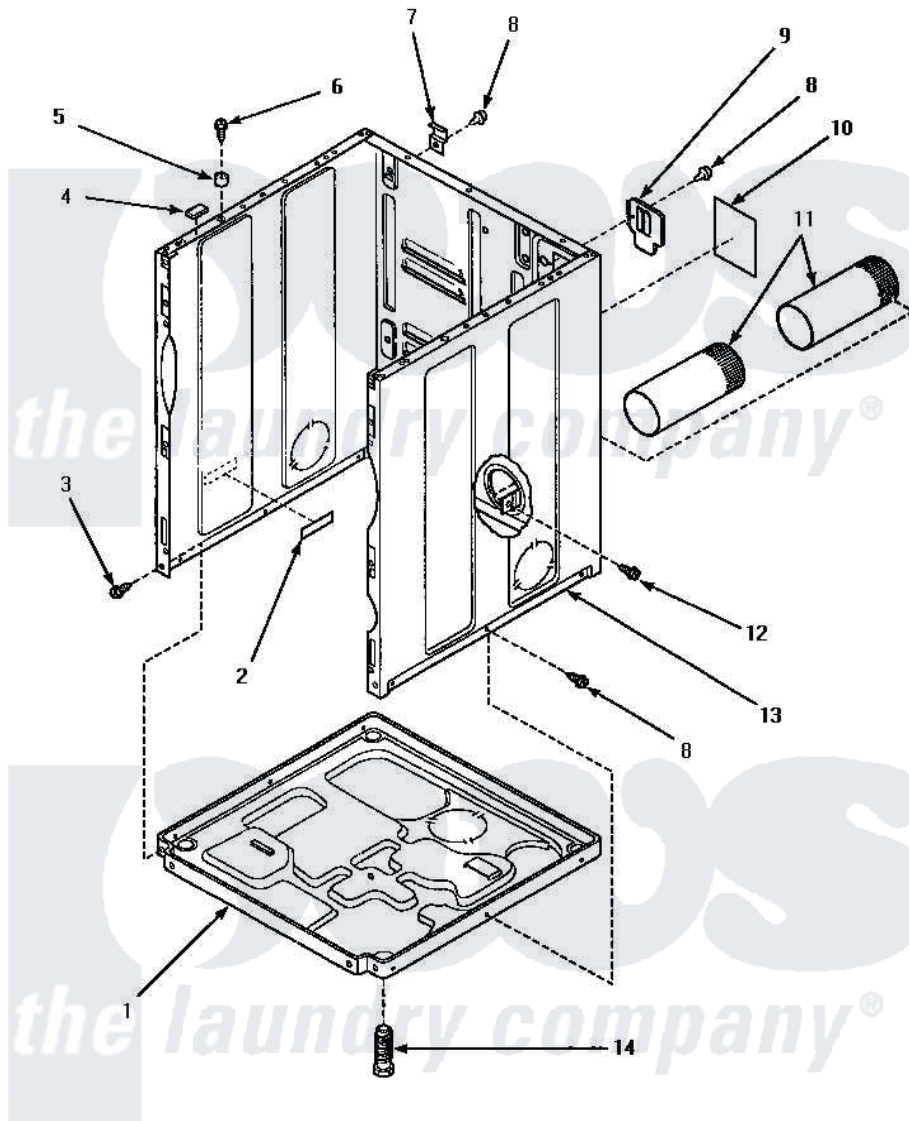

Amana AEM407W2 03 - CABINET, EXHAUST DUCT & BASE

CABINET, EXHAUST DUCT AND BASE

Amana [Residential Amana AEM407W2 Dryer Parts](#) Parts Diagram 03 - CABINET, EXHAUST DUCT & BASE
 Click on the part number to view part

Item	Original Part Number	Replaced By	Status	Part Description
1	500070			Base, Dryer
2	61294		Not Available	(ELECTRIC MODELS)
3	33562	27001200		Screw
4	Y56128			Pad, Bumper
5	56079	505187		Locator, Panel
6	32671	Y014874		Screw, Idler Arm And Sleeve
7	500003			Hinge, Top
8	33562	27001200		Screw
9	500114	510903		Plate Access Panel
10	501289		Not Available	(ELECTRIC MODELS)
11	500064	505518		Duct, Exhaust
12	501668	503688		Screw, 10B-16 X .34 I
13	500001LP	727P3L		Kit Dryer Panels
"	500001WP	37001284		Cabinet As Pack
14	Y500101			Leg, Leveling
NI	521P3			Kit, Flex Vent-Display