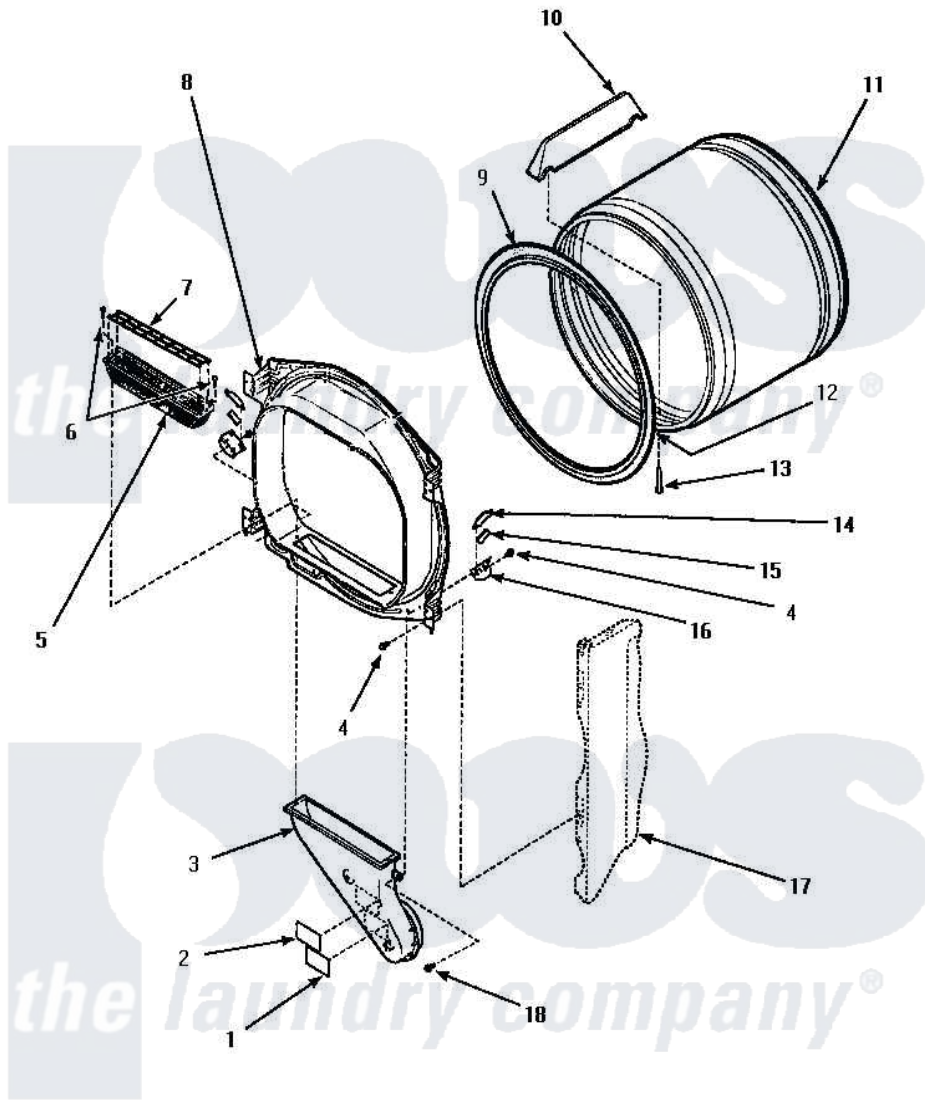

Amana AEM407W2 04 - FR BLKHD, AIR DUCT, FELT SEAL & CYLINDER

FRONT BULKHEAD, AIR DUCT, FELT SEAL AND CYLINDER

Amana Residential Amana AEM407W2 Dryer Parts Parts Diagram 04 - FR BLKHD, AIR DUCT, FELT SEAL & CYLINDER

[Click on the part number to view part](#)

Item	Original Part Number	Replaced By	Status	Part Description
1	56259		Not Available	STICKER
2	500049		Not Available	STICKER
3	502231		Not Available	DUCT, HEAT
4	501668	503688		Screw, 10B-16 X .34 I
5	502140P			Filter, Lint Kit
6	500226			Screw, 8b-16 x 5/8 Tap
7	502092			Cover, Lint Filter
8	500117W		Not Available	ASSY,BULKHEAD-FRONT-COMP
9	501801	37001132		Seal, Cylinder
10	500022	510102		Baffle- SH
11	500013WP		Not Available	ASSY,CYLINDER-HOME-
12	22506P	511637P		Adh Dow 737 Clr 3 Oz Tube
13	Y62588			Screw, 10BT-12 X 1 Tap
14	Y501676	37001298		Glide- Dry
15	500121	510189		Pad Felt

16	501554	12002090	Bracket
17	Y00000000		Not Available
18	Y31645	27001200	Screw