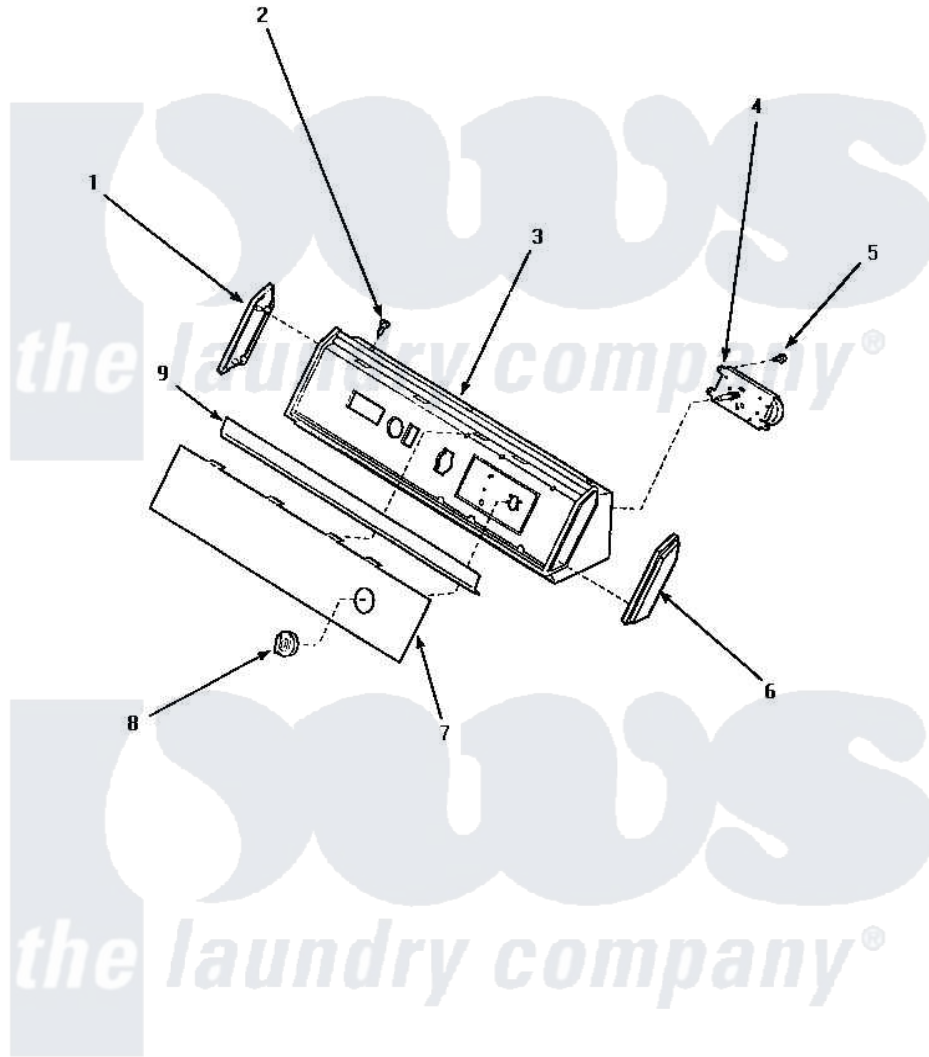

Amana AEM407W2 05 - GRAPHIC PANEL, CONTROL HOOD & CONTROLS

GRAPHIC PANEL, CONTROL HOOD AND CONTROLS
(Models AEM407*2, AGM409*2, AEM427*2 and AGM429*2)
 *Is the color designator, "L" Indicates ALMOND color and "W" indicates WHITE color.

Amana [Residential Amana AEM407W2 Dryer Parts](#) Parts Diagram 05 - GRAPHIC PANEL, CONTROL HOOD & CONTROLS

[Click on the part number to view part](#)

Item	Original Part Number	Replaced By	Status	Part Description
"	NOTE:		Not Available	NOTE: IF DRYER IS INSTALLED IN A MANUFACTURED (MOBILE) HOME, OR IF LOCAL CODES DO NOT PERMIT GROUNDING THROUGH THE NEUTRAL, THIS WIRE WILL NOT BE CONNECTED TOT
1	31249		Not Available	CAP,END-L.H.-CHROME
2	31752		Not Available	SCREW,No.8ABX3/4 POZIDRI
3	62745	660966		Switch-WL
"	59937		Not Available	ASSY, HOOD MTG
4	501881		Not Available	TIMER
5	501086	90767		Screw, 8A X 3/8 HeX Washer Head Tapping
6	31248			Cap, End-RH-Chrome
7	502204		Not Available	PANEL, GRAPHICS GRAY

"	502202		Panel, Graphics Black
8	62234	Not Available	ASSY,TIMER KNOB & SKIRT WHITE
"	62176	Not Available	ASSY,TIMER KNOB & SKIR
9	61849R	Not Available	TRIM, CONT PNL TOP