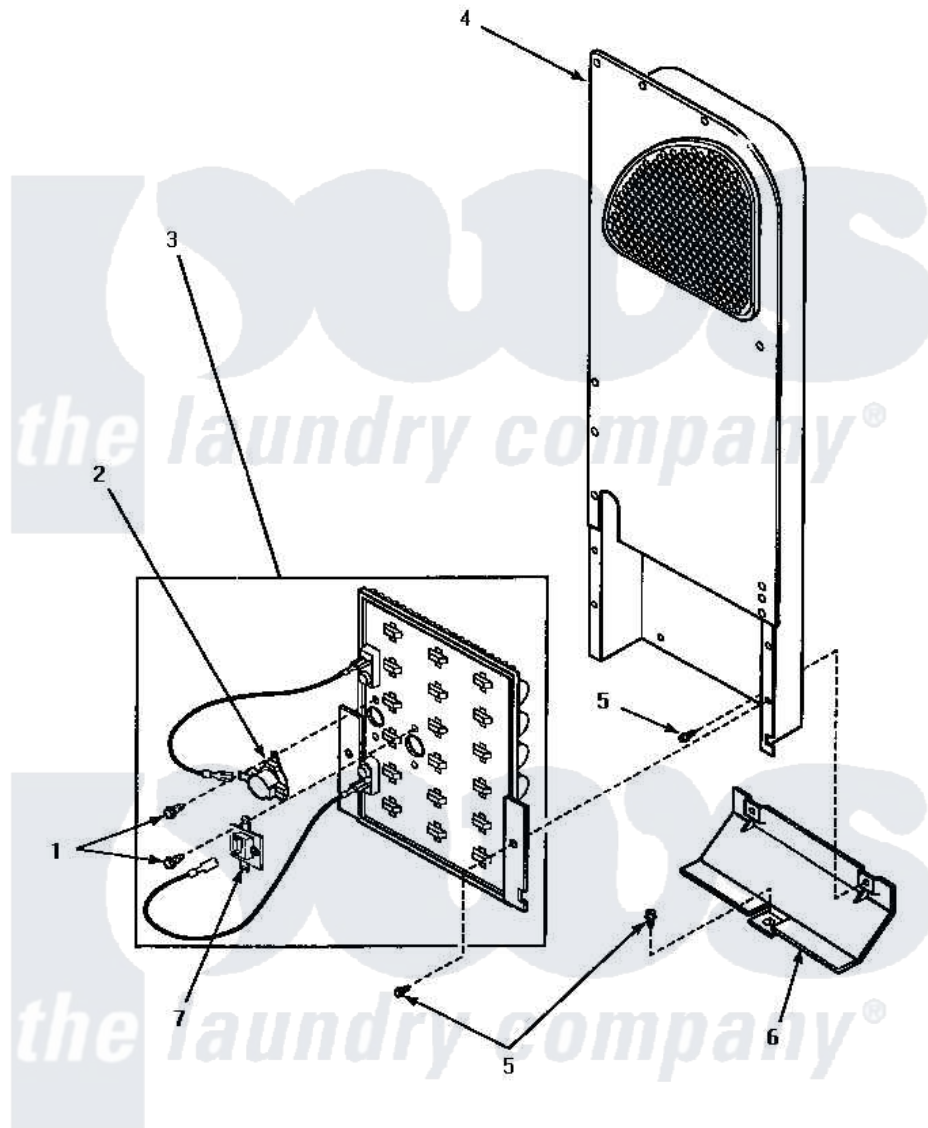

# Amana AEM407W2 07 - HEATER BOX ASSY, ORIGINAL

## HEATER BOX ASSEMBLY ORIGINALLY ON DRYER

Amana [Residential Amana AEM407W2 Dryer Parts](#) Parts Diagram 07 - HEATER BOX ASSY, ORIGINAL  
 Click on the part number to view part

Item	Original Part Number	Replaced By	Status	Part Description
1	23222	<a href="#">3177991</a>		Screw
2	Y62641	<a href="#">W10116735</a>		Thermistor-Fix
3	<a href="#">61928</a>			Heater Assembly 208V
"	<a href="#">61927</a>			Heater Assembly
4	Y00000000		Not Available	SEE NOTE HEATER BOX ASSEMBLY -- (SEE HEATER BOX REPLACEMENT PAGE)
5	501668	<a href="#">503688</a>		Screw, 10B-16 X .34 I
6	60952		Not Available	SHIELD,HEAT DUCT
7	62600	<a href="#">40113801</a>		Fuse, Thermal