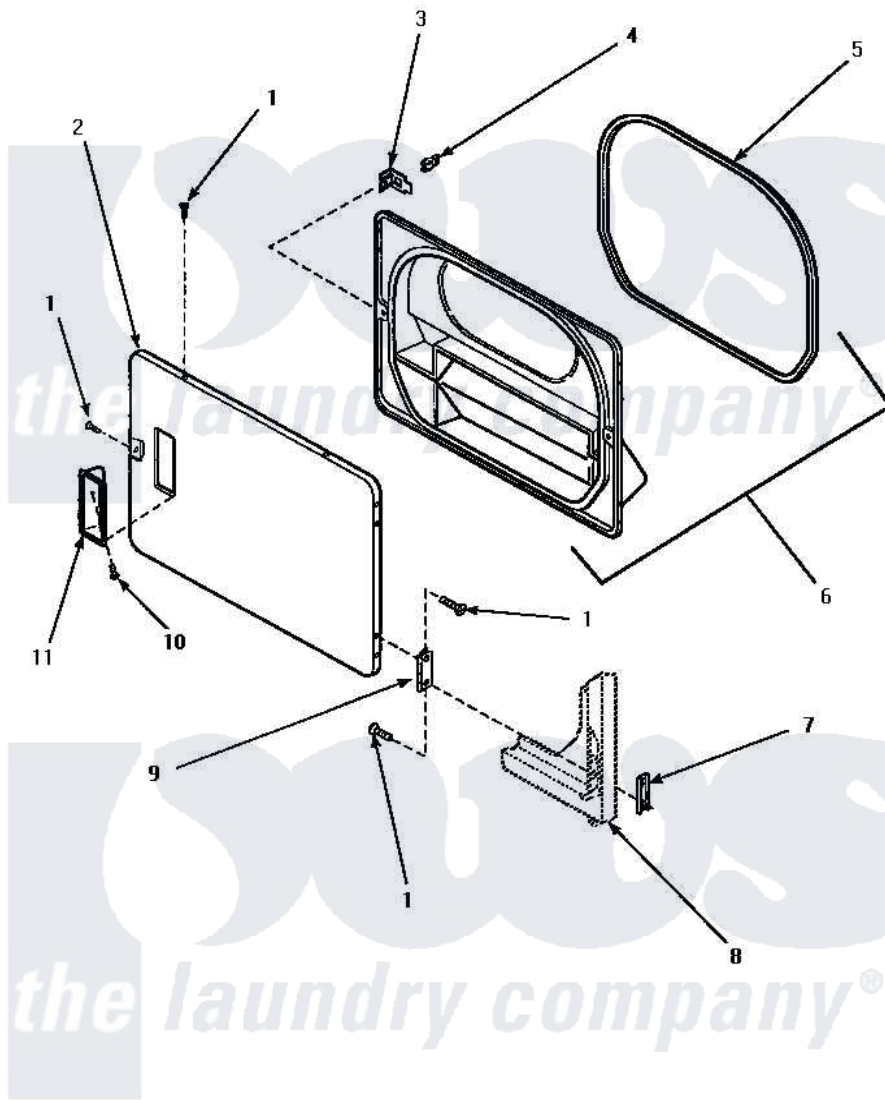

Amana AEM407W2 08 - LOADING DOOR

LOADING DOOR

Amana [Residential Amana AEM407W2 Dryer Parts](#) Parts Diagram 08 - LOADING DOOR

[Click on the part number to view part](#)

Item	Original Part Number	Replaced By	Status	Part Description
1	500226			Screw, 8b-16 x 5/8 Tap
2	500040W			Assembly, Door-Home
"	500040L			Assembly, Door-Home
3	500223	40116201		Bracket, Door Strike
4	500039	510181		Strike Doormetal
5	500200		Not Available	SEAL,DOOR
6	500199		Not Available	ASSY,LINER & SEAL
7	500236			Clip, Door Hinge Mount
8	Y00000000		Not Available	SEE NOTE FRONT PANEL -- (SEE LOWER ACCESS PANEL PAGE)
9	500041	Y503676		Hinge, Door And Top
10	500297	8281236		Screw
11	500042W		Not Available	PULL,DOOR
"	500042L		Not Available	PULL,DOOR
NI	500035L		Not Available	ASSY,DOOR-HOME
"	500035W		Not Available	ASSY,DOOR-HOME