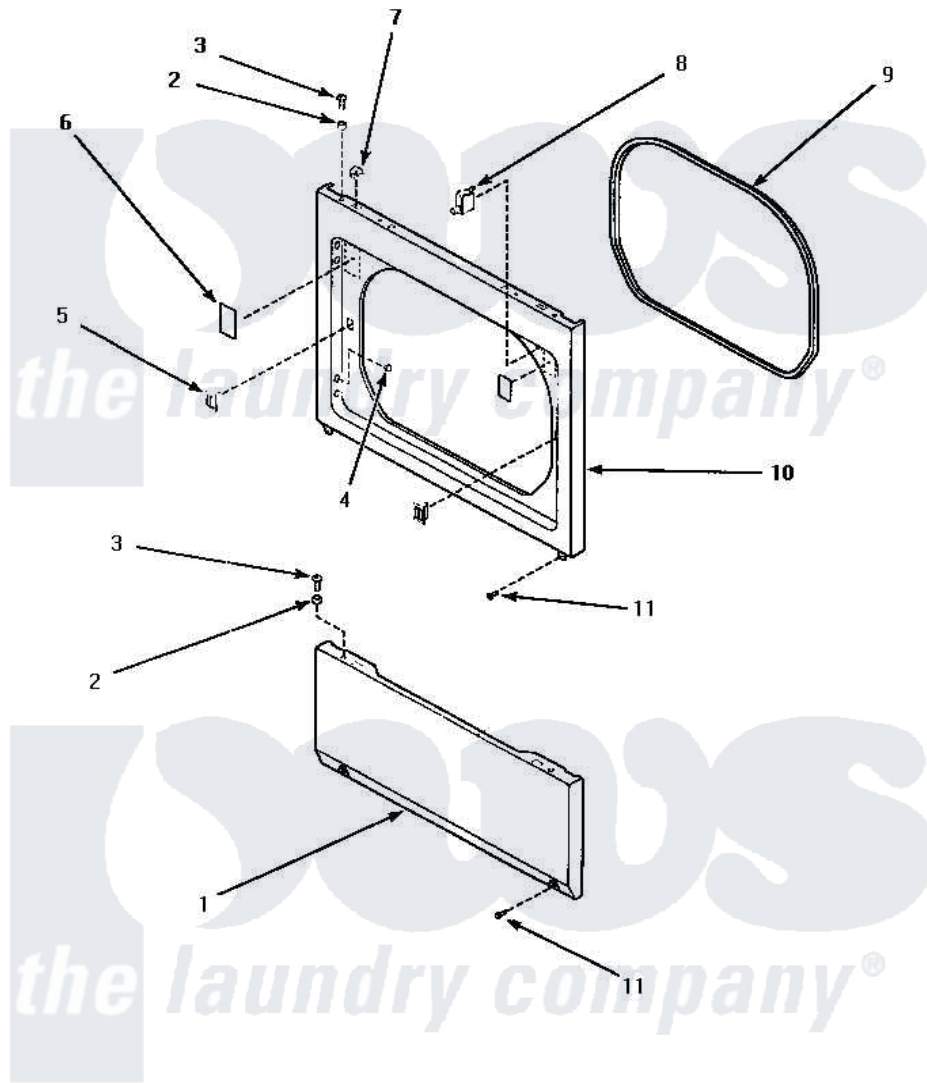

Amana AEM407W2 09 - LOWER ACCESS PANEL, FRONT PANEL & SEAL

LOWER ACCESS PANEL, FRONT PANEL AND SEAL

Amana [Residential Amana AEM407W2 Dryer Parts](#) Parts Diagram 09 - LOWER ACCESS PANEL, FRONT PANEL & SEAL

[Click on the part number to view part](#)

Item	Original Part Number	Replaced By	Status	Part Description
1	500044W	40045301WP		Panel, Access
"	500044L		Not Available	PANEL, ACCESS (ALMOND)
2	56079	505187		Locator, Panel
3	32671	Y014874		Screw, Idler Arm And Sleeve
4	500227	505295		Screw, No.8ab-16 x 3/4 PH
5	54660	LA-1003		Door Catch Kit
6	500281		Not Available	STICKER
7	28835	22001650		Fastener, Spring
8	Y62872	W10169313		Switch-Dor
9	500034			Seal, Front Panel
10	500033W		Not Available	PANEL, FRONT
"	500033L			Panel, Front
11	33562	27001200		Screw