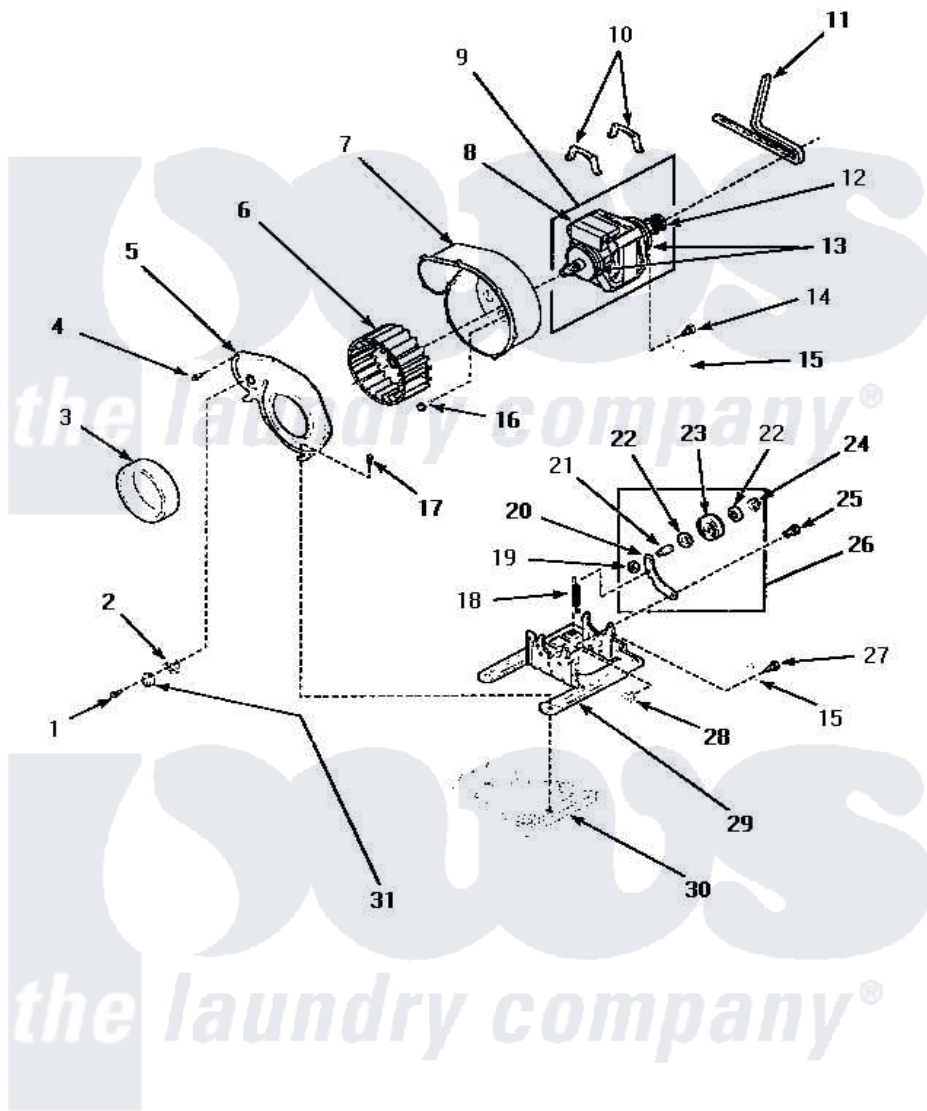

Amana AEM407W2 10 - MOTOR, EXHAUST FAN & BELT

MOTOR, EXHAUST FAN AND BELT

Amana [Residential Amana AEM407W2 Dryer Parts](#) Parts Diagram 10 - MOTOR, EXHAUST FAN & BELT
 Click on the part number to view part

Item	Original Part Number	Replaced By	Status	Part Description
1	23222	3177991		Screw
2	61401	61623		Thermostat, Heater-BR
3	500313			Seal, Blower Housing
4	31260			Screw, No.8 X 3/8 Ind H
5	500078	511969P		Kit Blower Housing And Cover
6	56000	510139P		Assembly Blower Fan Package
7	56020			Housing, Blower
8	501218		Not Available	MOTOR SWITCH (DOES NOT INCLUDE THERMAL PROT
9	501211	2200376		Motor
10	Y58047	660658		Clamp, Motor Mounting 343481 685441
11	59174	40111201		Belt, Cylinder
12	500011			Pulley, Motor
13	590P3			Motor Hub Ring Kit
14	20530			Screw, 10-24 x 3/8 Hex

15	Y00000000		Not Available	SEE NOTE GROUND WIRE FROM MOTOR TO MOUNTING BRACKET
16	501668	503688		Screw, 10B-16 X .34 I
17	33562	27001200		Screw
18	56076			Spring, Idler
19	56156	358160		Nut
20	500910	37001144		Assembly- Idler
21	56461			Shaft
22	52549			Washer, 501 ID X3/4 Odx
23	Y54414			Assembly, Wheel And Bearing
24	23748			Ring, Retaining
25	500824			Screw, 1/4-20 Unc Hex
26	500269	37001287		Assembly, Idler Lever/Shaft/Pulley
27	20530			Screw, 10-24 x 3/8 Hex
28	52566	27001225		Nut, Jam Mid Lock 1/4-20
29	500822	503613		Mount, Motor
30	Y00000000		Not Available	SEE NOTE BASE -- (SEE CABINET PAGE)
31	56410			Thermostat