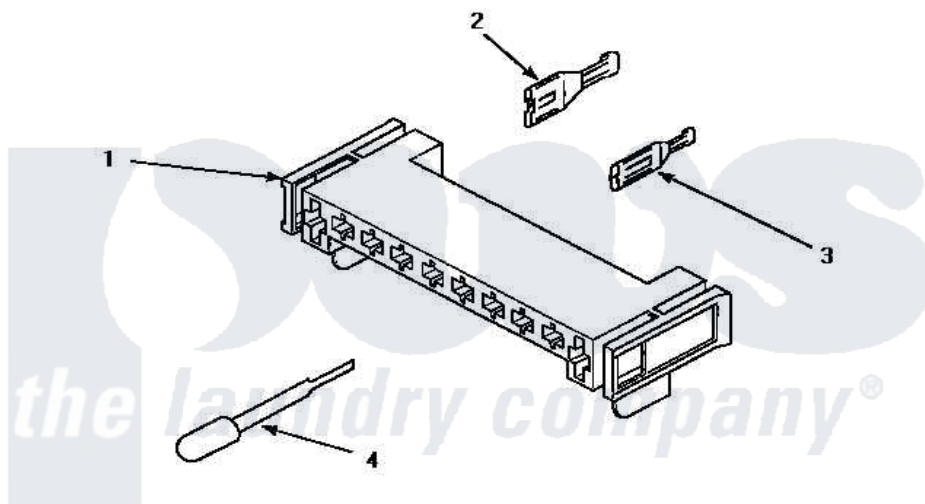

Amana AEM407W2 11 - MTR CONN BLOCK/TERM & EXTRACTOR TOOL

MOTOR CONNECTION BLOCK, TERMINALS AND TERMINAL EXTRACTOR TOOLS

Amana [Residential Amana AEM407W2 Dryer Parts](#) Parts Diagram 11 - MTR CONN BLOCK/TERM & EXTRACTOR TOOL

Click on the part number to view part

Item	Original Part Number	Replaced By	Status	Part Description
1	500338			Housing-10 Position
2	00255		Not Available	(1/4 INCH-FOR (1) 12 GAUGE WIR
"	Y00256			Spade Terminal Or
3	Y00188			Molex Terminal
4	283P4			Terminal Extractor Tool
5	190P4			Terminal Extractor Tool