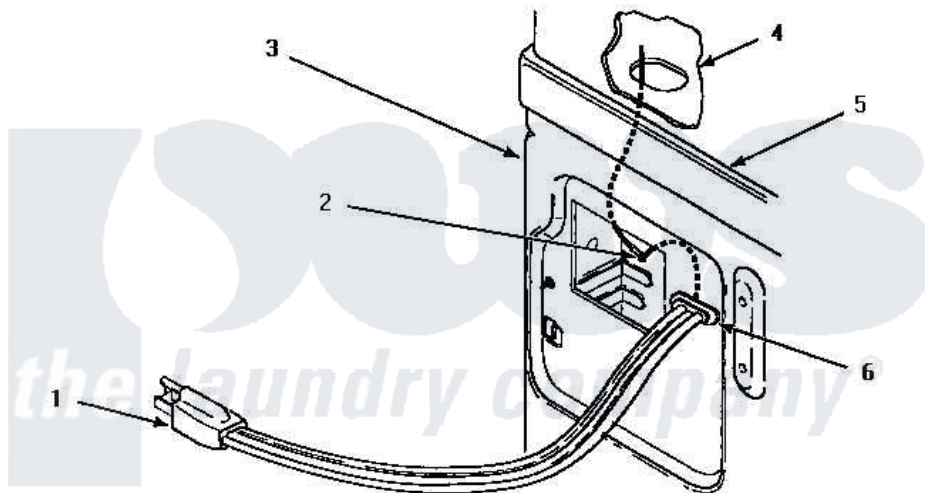

Amana AEM407W2 12 - POWER CORD

POWER CORDS

[Amana Residential Amana AEM407W2 Dryer Parts](#) Parts Diagram 12 - POWER CORD
 Click on the part number to view part

Item	Original Part Number	Replaced By	Status	Part Description
1	Y56222	27001142		Cord, Power
2	20530			Screw, 10-24 x 3/8 Hex
3	Y00000000		Not Available	SEE NOTE CABINET -- (SEE CABINET PAGE)
4	Y00000000		Not Available	SEE NOTE CONTROL HOOD REAR PANEL -- (SEE CABINET TOP PAGE)
5	Y00000000		Not Available	SEE NOTE CABINET TOP -- (SEE CABINET TOP PAGE)
6	21903	211881		Grommet, Cord Part Not Used-Gas Models Only