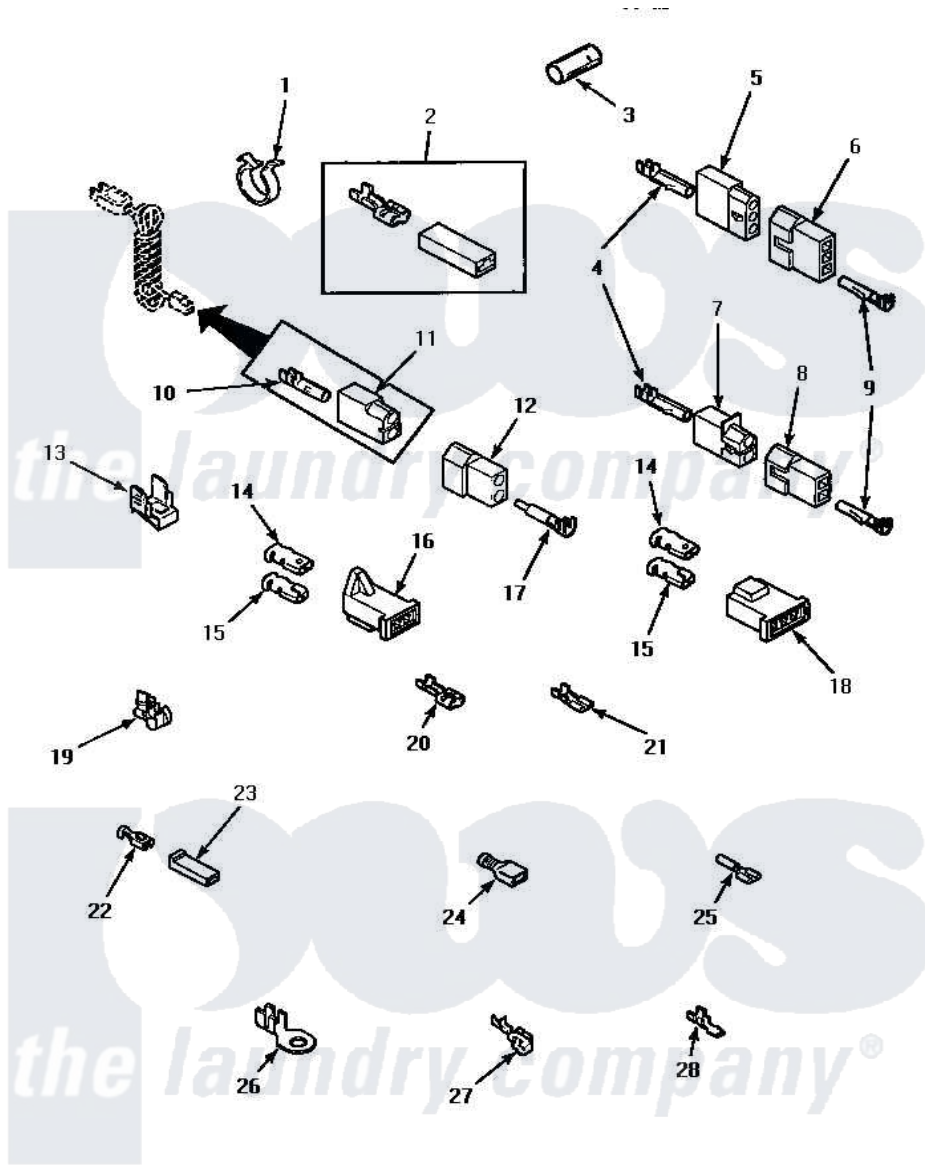

Amana AEM407W2 13 - TERMINALS

TERMINALS

Amana [Residential Amana AEM407W2 Dryer Parts](#) Parts Diagram 13 - TERMINALS
 Click on the part number to view part

Item	Original Part Number	Replaced By	Status	Part Description
1	61510	504034		Clip, Wire
2	Y00237			Terminal-Female 1/4 ((1) 12 GAUGE Wire Or(2) 18 GA
3	Y21365	503670		Sleeve Insulator
4	Y00117	5011-XX		093 Female Socket
5	23039	697780		Receptacle,
6	23040			Plug-3 Circuit
7	56451			Receptacle, 2 Circuit
8	56448			Terminal Block Plug
9	Y00116			Terminal, Pin-Male
10	00130			Terminal, Pin-1/8 Femal
11	56265			Receptacle, 2 Circuit
12	56266			Plug
13	Y00161	B5733302		Clip, Ground
14	Y00189			Terminal, Spade
15	Y00190			Connector-Receptacle
16	58799			Connector-2 Circuit

17	Y00127		Terminal, Pin-1/8 Male
18	58800	Not Available	CONNECTOR-3 CIRCUIT (3 CIRCUIT CONNECTOR)
19	21903	211881	Grommet, Cord Part Not Used-Gas Models Only
20	Y00245	M0320576	Terminal
"	Y00119	Not Available	SPADE TERMINAL(18 GAUGE) (1/4 INCH-(1) 18 GAUGE WIRE)
"	Y00121	Not Available	SPADE TERMINAL(12 GAUGE) (1/4 INCH-(2) 18 GAUGE WIRES O
21	Y00209		Spade Terminal (18 Gauge) (3/16 Inch-(2) 18 Gauge Wires-
"	00156	00156SRE	65br30/FI
"	Y00124		Spade Terminal (18 Gauge) (3/16 Inch-(1) 18 Gauge Wire-
22	Y00115		Lock In Spade Terminal (18 Gaug (1/4 Inch-(1) 18 Gauge Wire)
23	90789		Connector
24	Y00165		Insulated Spade Terminal
"	Y00163	285432	Terminal
25	Y00214	Not Available	BARREL INSULATED SPADE(18 GAUG (1/4 INCH-18 GAUGE WIRE)
"	Y00215		Barrel Insulated Spade
26	Y00111		Ring Terminal No.10 No.10 18 Gauge Wires Or
"	00110		No.10 18 Gauge Wire
27	Y00114		Spade Terminal
28	Y00139	Y00138	Male Tab Terminal 18 Gauge Wire)
"	Y00138		Male Tab Terminal 18 Gauge Wire)