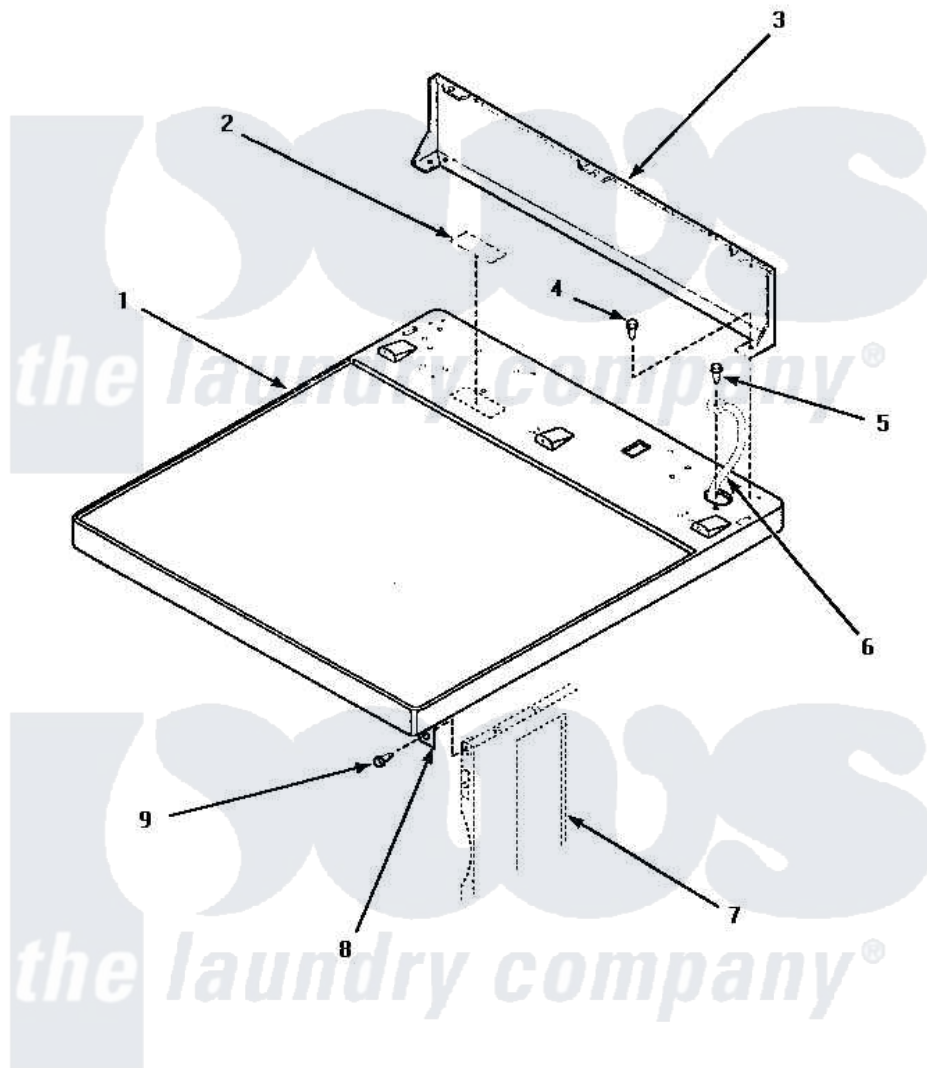

Amana AEM427L2 02 - CABINET TOP AND CONTROL HOOD REAR PANEL

CABINET TOP AND CONTROL HOOD REAR PANEL

Amana [Residential Amana AEM427L2 Washer Parts](#) Parts Diagram 02 - CABINET TOP AND CONTROL HOOD REAR PANEL

[Click on the part number to view part](#)

Item	Original Part Number	Replaced By	Status	Part Description
1	500085WP	37001027		Panel, Top
"	500085LP	510029LP		Kit Top Panel W/Hdw domestic
2	24903		Not Available	STICKER,DISCONNECT POW
3	500343		Not Available	PANEL,BACK(HOME HOOD)
4	501086	90767		Screw, 8A X 3/8 HeX Washer Head Tapping
5	20530			Screw, 10-24 x 3/8 Hex
6	Y00000000		Not Available	SEE NOTE GROUND WIRE FROM REAR BULKHEAD, GREEN
7	Y00000000		Not Available	SEE NOTE CABINET -- (SEE CABINET PAGE)
8	500084	40130801		Bracket, Top Mount
9	33562	27001200		Screw