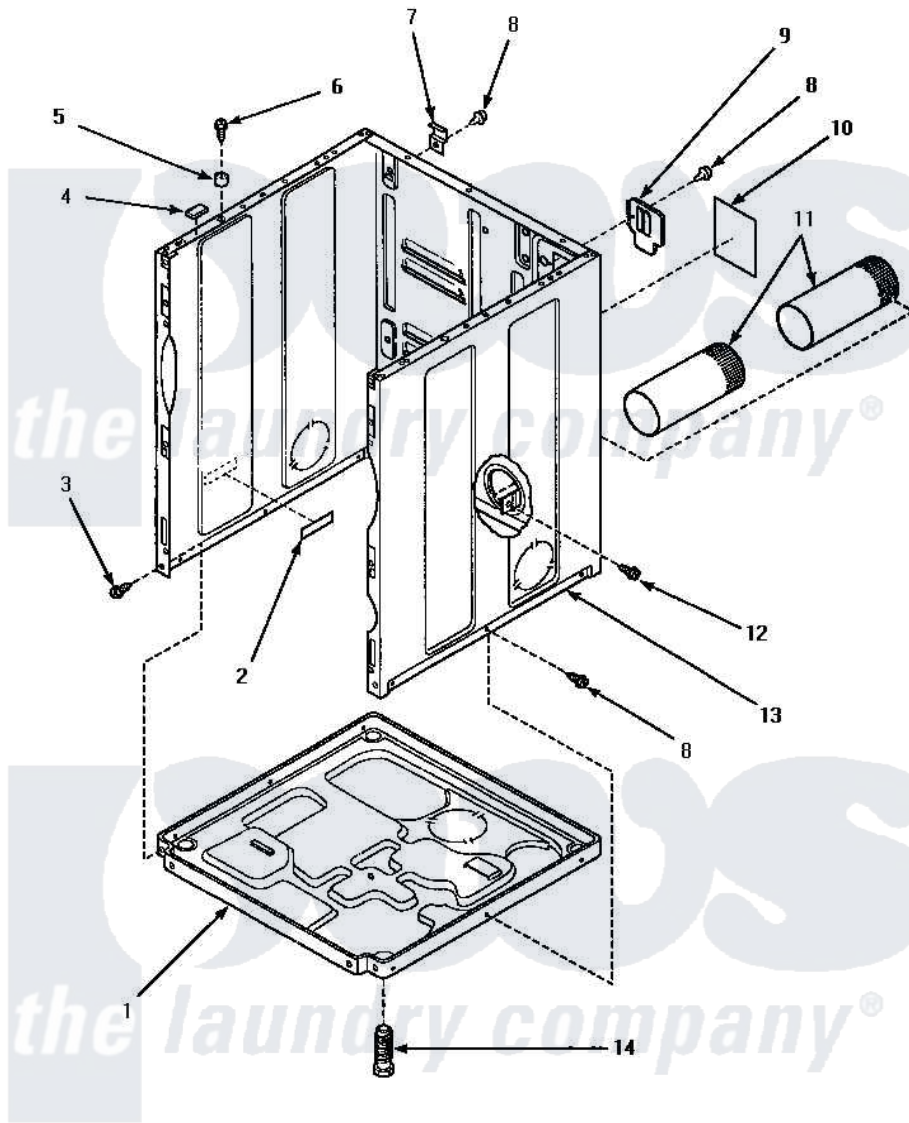

# Amana AEM427L2 03 - CABINET, EXHAUST DUCT & BASE

## CABINET, EXHAUST DUCT AND BASE

Amana Residential Amana AEM427L2 Washer Parts Parts Diagram 03 - CABINET, EXHAUST DUCT & BASE  
 Click on the part number to view part

Item	Original Part Number	Replaced By	Status	Part Description
1	<a href="#">500070</a>			Base, Dryer
2	61294		Not Available	(ELECTRIC MODELS)
3	33562	<a href="#">27001200</a>		Screw
4	<a href="#">Y56128</a>			Pad, Bumper
5	56079	<a href="#">505187</a>		Locator, Panel
6	32671	<a href="#">Y014874</a>		Screw, Idler Arm And Sleeve
7	<a href="#">500003</a>			Hinge, Top
8	33562	<a href="#">27001200</a>		Screw
9	500114	<a href="#">510903</a>		Plate Access Panel
10	501289		Not Available	(ELECTRIC MODELS)
11	500064	<a href="#">505518</a>		Duct, Exhaust
12	501668	<a href="#">503688</a>		Screw, 10B-16 X .34 I
13	500001LP	<a href="#">727P3L</a>		Kit Dryer Panels
"	500001WP	<a href="#">37001284</a>		Cabinet As Pack
14	<a href="#">Y500101</a>			Leg, Leveling
NI	<a href="#">521P3</a>			Kit, Flex Vent-Display