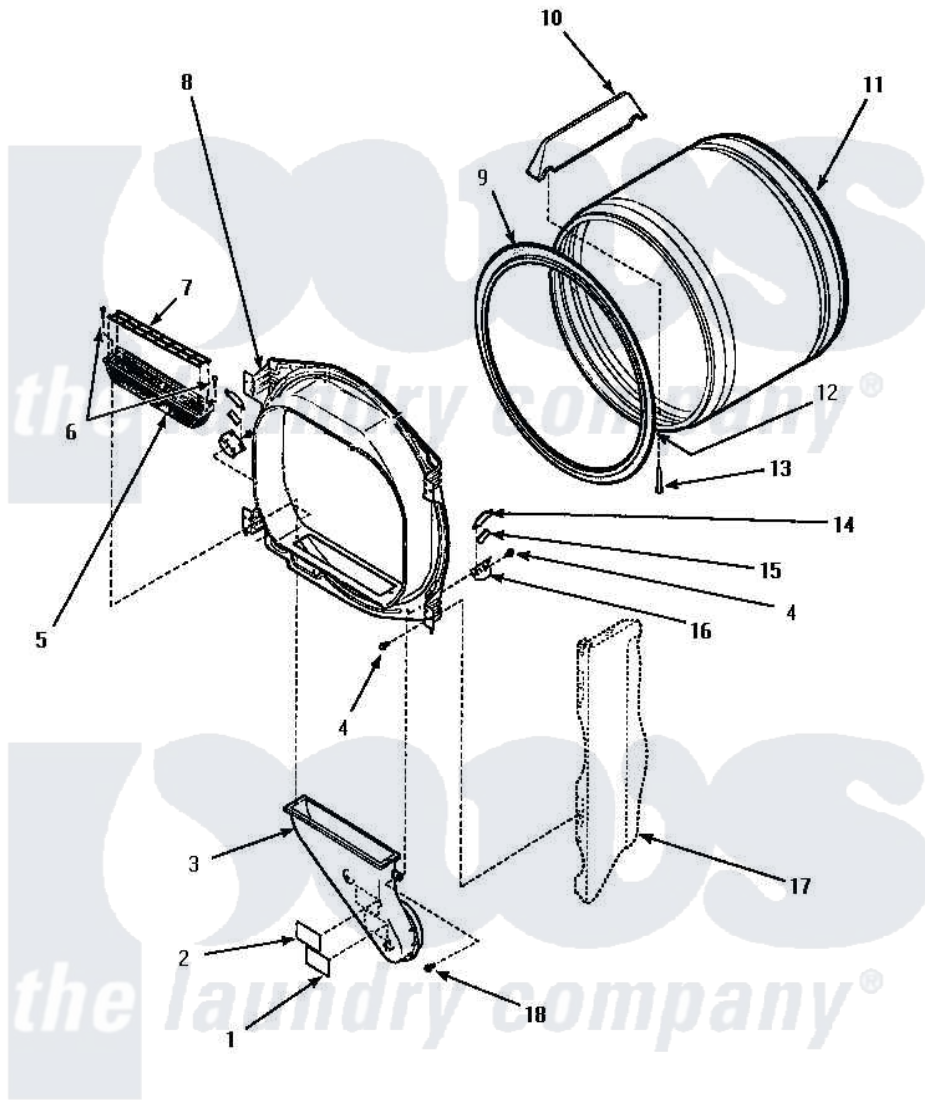

Amana AEM427L2 04 - FR BLKHD, AIR DUCT, FELT SEAL & CYLINDER

FRONT BULKHEAD, AIR DUCT, FELT SEAL AND CYLINDER

Amana [Residential Amana AEM427L2 Washer Parts](#) Parts Diagram 04 - FR BLKHD, AIR DUCT, FELT SEAL & CYLINDER

[Click on the part number to view part](#)

Item	Original Part Number	Replaced By	Status	Part Description
1	56259		Not Available	STICKER
2	500049		Not Available	STICKER
3	502231		Not Available	DUCT, HEAT
4	501668	503688		Screw, 10B-16 X .34 I
5	502140P			Filter, Lint Kit
6	500226			Screw, 8b-16 x 5/8 Tap
7	502092			Cover, Lint Filter
8	500117W		Not Available	ASSY,BULKHEAD-FRONT-COMP
9	501801	37001132		Seal, Cylinder
10	500022	510102		Baffle- SH
11	500013WP		Not Available	ASSY,CYLINDER-HOME-
12	22506P	511637P		Adh Dow 737 Clr 3 Oz Tube
13	Y62588			Screw, 10BT-12 X 1 Tap
14	Y501676	37001298		Glide- Dry
15	500121	510189		Pad Felt

16	501554	12002090	Bracket
17	Y00000000		Not Available
18	Y31645	27001200	Screw