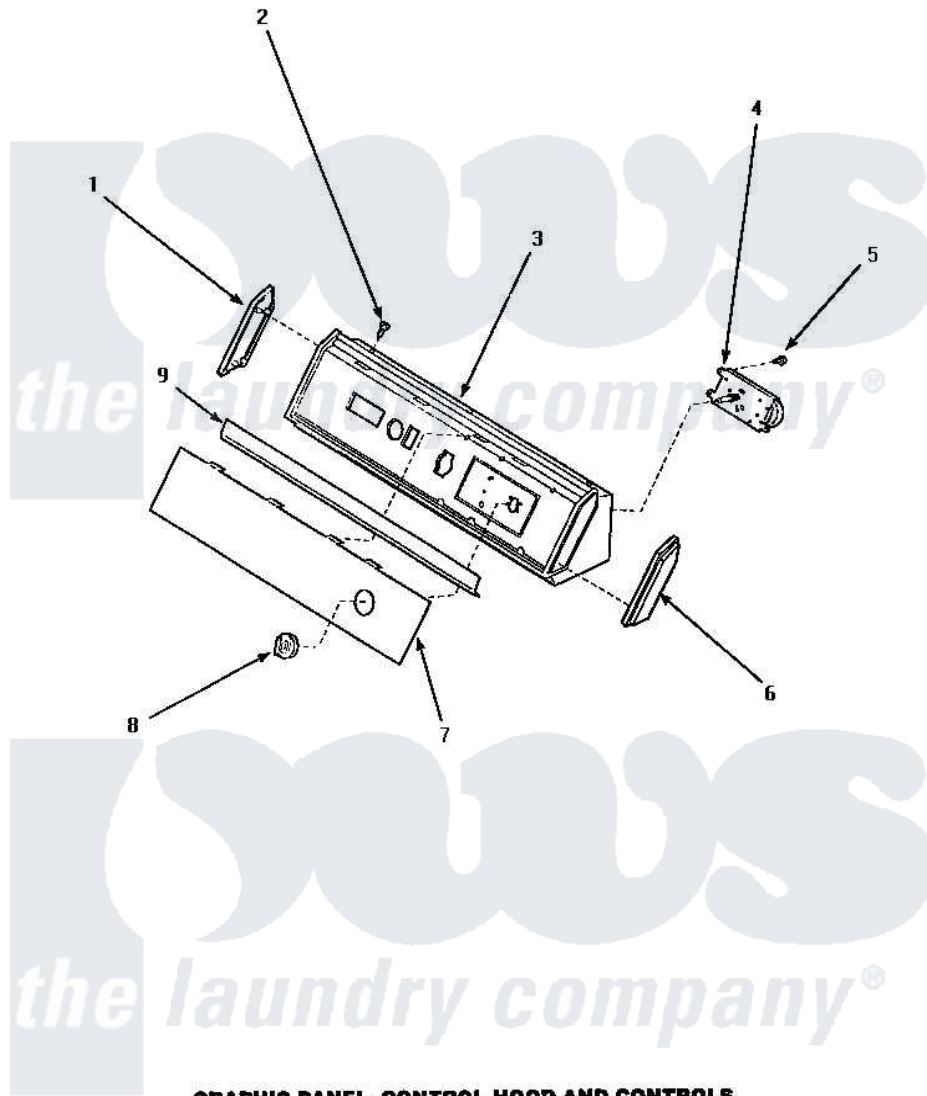

Amana AEM427L2 05 - GRAPHIC PANEL, CONTROL HOOD & CONTROLS

GRAPHIC PANEL, CONTROL HOOD AND CONTROLS
(Models AEM407*2, AGM409*2, AEM427*2 and AGM429*2)
 *Is the color designator, "L" Indicates ALMOND color and "W" indicates WHITE color.

Amana [Residential Amana AEM427L2 Washer Parts](#) Parts Diagram 05 - GRAPHIC PANEL, CONTROL HOOD & CONTROLS

[Click on the part number to view part](#)

Item	Original Part Number	Replaced By	Status	Part Description
"	NOTE:		Not Available	NOTE: IF DRYER IS INSTALLED IN A MANUFACTURED (MOBILE) HOME, OR IF LOCAL CODES DO NOT PERMIT GROUNDING THROUGH THE NEUTRAL, THIS WIRE WILL NOT BE CONNECTED TOT
1	31249		Not Available	CAP,END-L.H.-CHROME
2	31752		Not Available	SCREW,No.8ABX3/4 POZIDRI
3	62745	660966		Switch-WL
"	59937		Not Available	ASSY, HOOD MTG
4	501881		Not Available	TIMER
5	501086	90767		Screw, 8A X 3/8 HeX Washer Head Tapping
6	31248			Cap, End-RH-Chrome
7	502204		Not Available	PANEL, GRAPHICS GRAY
"	502202			Panel, Graphics Black