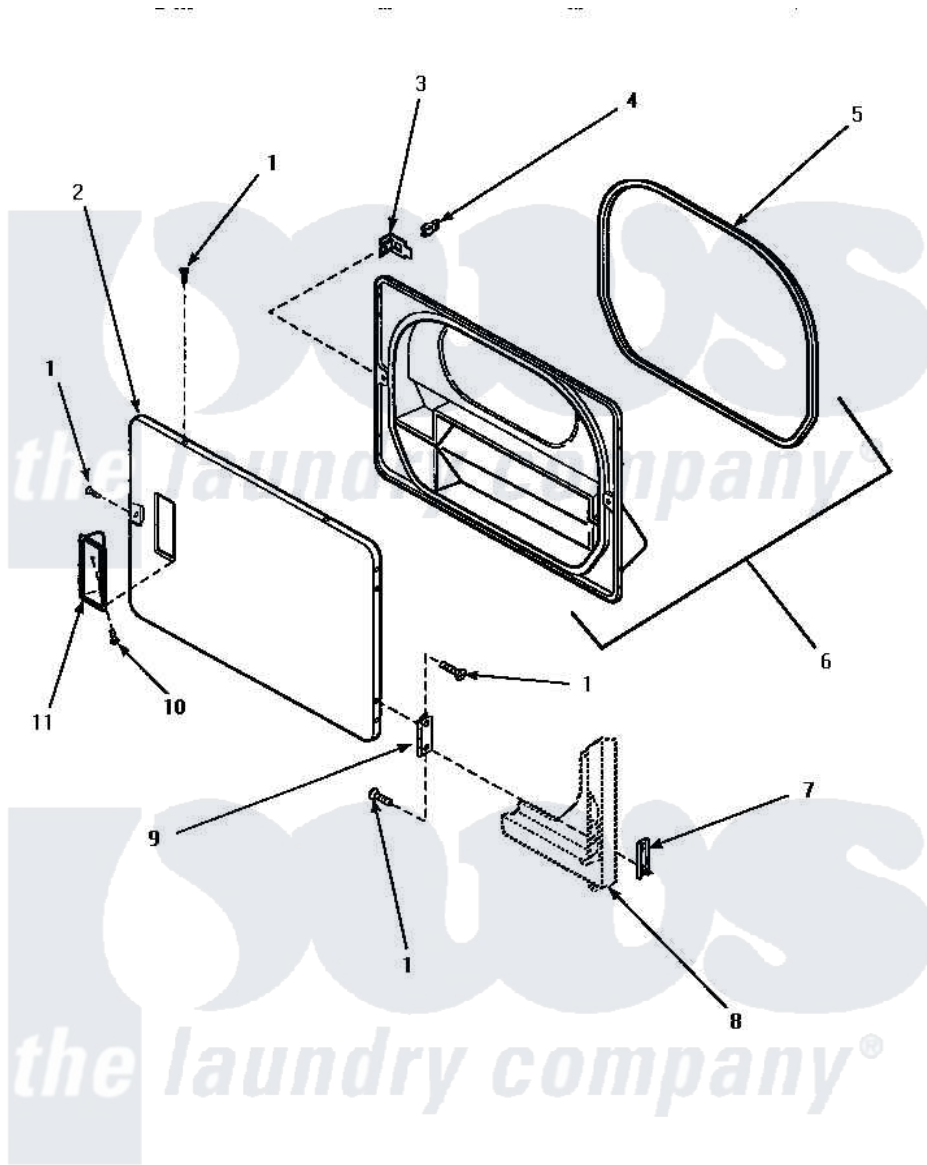

Amana AEM427L2 08 - LOADING DOOR

LOADING DOOR

Amana [Residential Amana AEM427L2 Washer Parts](#) Parts Diagram 08 - LOADING DOOR
 Click on the part number to view part

Item	Original Part Number	Replaced By	Status	Part Description
1	500226			Screw, 8b-16 x 5/8 Tap
2	500040W			Assembly, Door-Home
"	500040L			Assembly, Door-Home
3	500223	40116201		Bracket, Door Strike
4	500039	510181		Strike Doormetal
5	500200		Not Available	SEAL,DOOR
6	500199		Not Available	ASSY,LINER & SEAL
7	500236			Clip, Door Hinge Mount
8	Y00000000		Not Available	SEE NOTE FRONT PANEL -- (SEE LOWER ACCESS PANEL PAGE)
9	500041	Y503676		Hinge, Door And Top
10	500297	8281236		Screw
11	500042W		Not Available	PULL,DOOR
"	500042L		Not Available	PULL,DOOR
NI	500035L		Not Available	ASSY,DOOR-HOME
"	500035W		Not Available	ASSY,DOOR-HOME