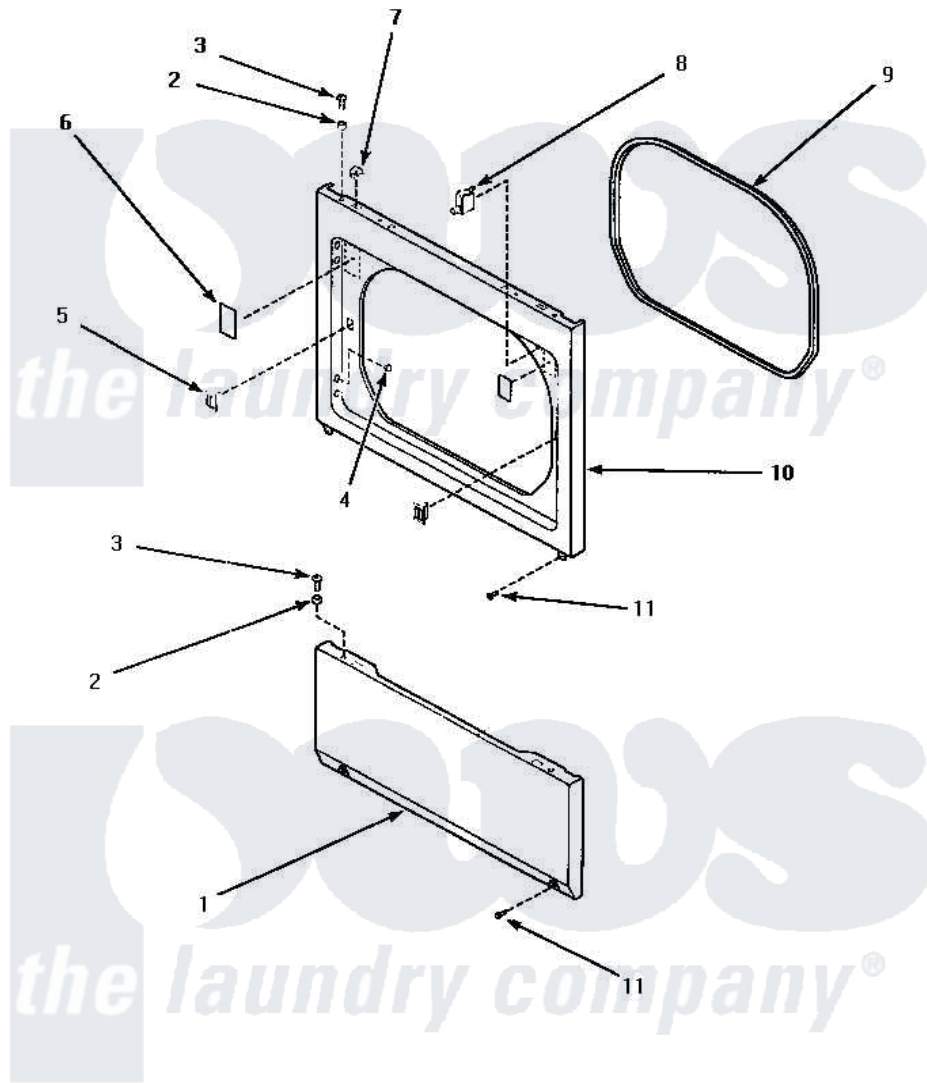

Amana AEM427L2 09 - LOWER ACCESS PANEL, FRONT PANEL & SEAL

LOWER ACCESS PANEL, FRONT PANEL AND SEAL

Amana [Residential Amana AEM427L2 Washer Parts](#) Parts Diagram 09 - LOWER ACCESS PANEL, FRONT PANEL & SEAL

[Click on the part number to view part](#)

Item	Original Part Number	Replaced By	Status	Part Description
1	500044W	40045301WP		Panel, Access
"	500044L		Not Available	PANEL, ACCESS (ALMOND)
2	56079	505187		Locator, Panel
3	32671	Y014874		Screw, Idler Arm And Sleeve
4	500227	505295		Screw, No.8ab-16 x 3/4 PH
5	54660	LA-1003		Door Catch Kit
6	500281		Not Available	STICKER
7	28835	22001650		Fastener, Spring
8	Y62872	W10169313		Switch-Dor
9	500034			Seal, Front Panel
10	500033W		Not Available	PANEL, FRONT
"	500033L			Panel, Front
11	33562	27001200		Screw